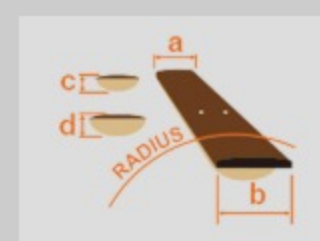

AEG8EMH

OPN : Open Pore Natural

COLOR VARIATION :

SHARE :  

SPEC

SPEC

body shape	AEG body
bracing	X Bracing
top	Sapele top
back & sides	Sapele back & Sapele sides
neck	Mahogany
fretboard	Treated New Zealand Pine
bridge	Ovangkol
body binding	Ivory
tuning machine	Chrome Die-cast tuners w/Half moon knobs
number of frets	21
bridge pins	Ibanez Advantage™ bridge pins
strings	Ibanez IACS6C coated strings
pickup	Ibanez Under Saddle pickup
preamp	Ibanez AEQ-2T preamp w/Onboard tuner
output jack	1/4" output
battery	9V Battery
finish top	Satin
finish back and sides	Satin
finish neck back	Satin

NECK DIMENSIONS

Scale :	634mm
a : Width	43mm at NUT
b : Width	55mm at 14F
c : Thickness	20mm at 1F
d : Thickness	21mm at 7F
Radius :	400mmR

BODY DIMENSIONS

a : Length	19 1/3"
b : Width	15 1/4"
c : Max Depth	3 3/8"