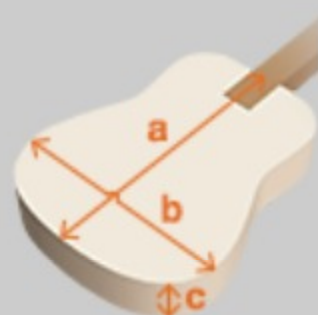

AEG8EMH

OPN : Open Pore Natural

COLOR VARIATION :

SHARE :  

SPEC

SPEC

body shape	AEG body
bracing	X Bracing
top	Sapele top
back & sides	Sapele back & Sapele sides
neck	Mahogany
fretboard	Treated New Zealand Pine
bridge	Ovangkol
body binding	Ivory
tuning machine	Chrome Die-cast tuners w/Half moon knobs
number of frets	21
bridge pins	Ibanez Advantage™ bridge pins
strings	Ibanez IACS6C coated strings
pickup	Ibanez Under Saddle pickup
preamp	Ibanez AEQ-2T preamp w/Onboard tuner
output jack	1/4" output
battery	9V Battery
finish top	Satin
finish back and sides	Satin
finish neck back	Satin

NECK DIMENSIONS

Scale :	634mm
a : Width	43mm at NUT
b : Width	55mm at 14F
c : Thickness	20mm at 1F
d : Thickness	21mm at 7F
Radius :	400mmR

BODY DIMENSIONS

a : Length	19 1/3"
b : Width	15 1/4"
c : Max Depth	3 3/8"