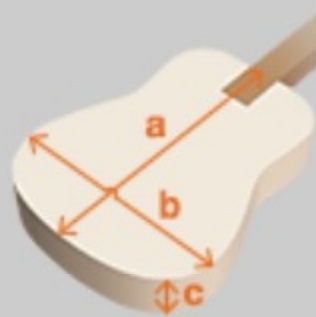

AEG8EMH

OPN : Open Pore Natural

COLOR VARIATION :

SHARE :  

SPEC

SPEC

body shape	AEG body
top	Spruce top
back & sides	Sapele back & Sapele sides
neck	AEG / Okoume neck
fretboard	Purpleheart fretboard
bridge	Purpleheart bridge
inlay	White dot
soundhole rosette	Black & White multi
tuning machine	Chrome Die-cast Tuner w/half moon knobs
nut material	Plastic
number of frets	21
saddle material	Plastic
bridge pins	Ibanez Advantage™
strings	Ibanez IACS6C
string gauge	.012/.016/.024/.032/.042/.053
string space	11mm
factory tuning	1E,2B,3G,4D,5A,6E
pickup	Ibanez Undersaddle
preamp	Ibanez AEQ-2T preamp w/Onboard tuner
output jack	1/4" output

NECK DIMENSIONS

Scale :	634mm
a : Width	43mm at NUT
b : Width	55mm at 14F
c : Thickness	20mm at 1F
d : Thickness	21mm at 7F
Radius :	400mmR

BODY DIMENSIONS

a : Length	19 1/4"
b : Width	15"
c : Max Depth	3 3/8"