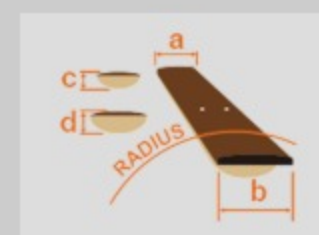

AEG8EMH

OPN : Open Pore Natural

COLOR VARIATION :

SHARE :  

SPEC

SPEC

body shape	AEG body
top	Spruce top
back & sides	Sapele back & Sapele sides
neck	AEG / Okoume neck
fretboard	Purpleheart fretboard
bridge	Purpleheart bridge
inlay	White dot
soundhole rosette	Black & White multi
tuning machine	Chrome Die-cast Tuner w/half moon knobs
nut material	Plastic
number of frets	21
saddle material	Plastic
bridge pins	Ibanez Advantage™
strings	Ibanez IACS6C
string gauge	.012/.016/.024/.032/.042/.053
string space	11mm
factory tuning	1E,2B,3G,4D,5A,6E
pickup	Ibanez Undersaddle
preamp	Ibanez AEQ-2T preamp w/Onboard tuner
output jack	1/4" output

NECK DIMENSIONS

Scale :	634mm
a : Width	43mm at NUT
b : Width	55mm at 14F
c : Thickness	20mm at 1F
d : Thickness	21mm at 7F
Radius :	400mmR

BODY DIMENSIONS

a : Length	19 1/4"
b : Width	15"
c : Max Depth	3 3/8"