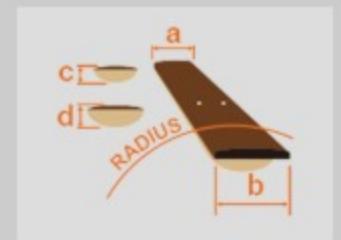

AEG8TNE

BK : Black High Gloss

COLOR VARIATION :

SHARE :  

SPEC

SPEC

body shape	AEG Thin body
bracing	Fan bracing
top	Spruce top
back & sides	Sapele back & Sapele sides
neck	Mahogany
fretboard	Treated New Zealand Pine
bridge	Ovangkol
body binding	Ivory
back strip inlay	Ivory
tuning machine	Chrome Classical tuners
number of frets	21
strings	Ibanez ICLS6NT strings
pickup	Ibanez Under Saddle pickup
preamp	Ibanez AEQ-2T preamp w/Onboard tuner
output jack	1/4" output
battery	9V Battery
finish top	Satin (Gloss for NT)
finish back and sides	Satin (Gloss for NT)
finish neck back	Satin

NECK DIMENSIONS

Scale :	650mm
a : Width	46mm at NUT
b : Width	58mm at 14F
c : Thickness	22mm at 1F
d : Thickness	24mm at 7F
Radius :	Flat

BODY DIMENSIONS

a : Length	19 1/3"
b : Width	15 1/4"
c : Max Depth	3"