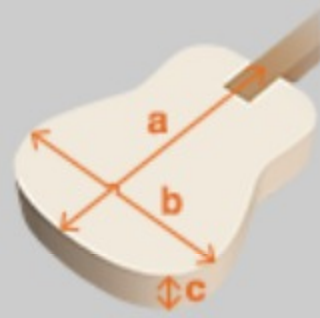

AEG8TNE

BK : Black High Gloss

COLOR VARIATION :

SHARE :  

SPEC

SPEC

body shape	AEG Thin body
bracing	Fan bracing
top	Spruce top
back & sides	Sapele back & Sapele sides
neck	Mahogany
fretboard	Treated New Zealand Pine
bridge	Ovangkol
body binding	Ivory
back strip inlay	Ivory
tuning machine	Chrome Classical tuners
number of frets	21
strings	Ibanez ICLS6NT strings
pickup	Ibanez Under Saddle pickup
preamp	Ibanez AEQ-2T preamp w/Onboard tuner
output jack	1/4" output
battery	9V Battery
finish top	Satin (Gloss for NT)
finish back and sides	Satin (Gloss for NT)
finish neck back	Satin

NECK DIMENSIONS

Scale :	650mm
a : Width	46mm at NUT
b : Width	58mm at 14F
c : Thickness	22mm at 1F
d : Thickness	24mm at 7F
Radius :	Flat

BODY DIMENSIONS

a : Length	19 1/3"
b : Width	15 1/4"
c : Max Depth	3"