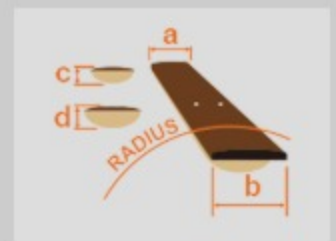

# AEG8TNE

BKF : Black Flat

COLOR VARIATION :

SHARE :  

### SPEC

body shape	AEG thin body
bracing	Fan bracing
top	Spruce top
back & sides	Sapele back & Sapele sides
neck	Okoume
fretboard	Purpleheart
bridge	Purpleheart
body binding	Ivory
tuning machine	Chrome Classical tuners
number of frets	21
strings	Ibanez ICLS6NT strings
pickup	Ibanez Under Saddle pickup
preamp	Ibanez AEQ-2T preamp w/Onboard tuner
output jack	1/4" output
battery	9V Battery
finish top	Satin (Gloss for NT)
finish back and sides	Satin (Gloss for NT)
finish neck back	Satin

### NECK DIMENSIONS

Scale :	650mm
a : Width	46mm at NUT
b : Width	58mm at 14F
c : Thickness	22mm at 1F
d : Thickness	24mm at 7F
Radius :	Flat

### BODY DIMENSIONS

a : Length	19 1/3"
b : Width	15 1/4"
c : Max Depth	3"