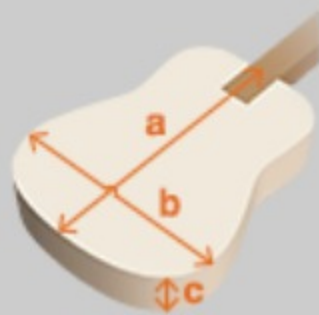

## SPEC

### SPEC

body shape	AEG thin body
bracing	Fan bracing
top	Spruce top
back & sides	Sapele back & Sapele sides
neck	Okoume
fretboard	Purpleheart
bridge	Purpleheart
body binding	Ivory
tuning machine	Chrome Classical tuners
number of frets	21
strings	Ibanez ICLS6NT strings
pickup	Ibanez Under Saddle pickup
preamp	Ibanez AEQ-2T preamp w/Onboard tuner
output jack	1/4" output
battery	9V Battery
finish top	Satin (Gloss for NT)
finish back and sides	Satin (Gloss for NT)
finish neck back	Satin

### NECK DIMENSIONS

Scale :	650mm
a : Width	46mm at NUT
b : Width	58mm at 14F
c : Thickness	22mm at 1F
d : Thickness	24mm at 7F
Radius :	Flat

### BODY DIMENSIONS

a : Length	19 1/3"
b : Width	15 1/4"
c : Max Depth	3"