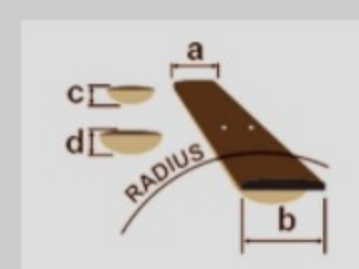

AEGB14E

COLOR VARIATION : 

MHS : Mahogany Sunburst Open Pore

¥ 67,100 (本体価格 ¥ 61,000)

SHARE :  

SPEC

SPEC

body shape	AEGB Thin body
bracing	X Bracing
top	Sapele top
back & sides	Sapele back & Sapele sides
neck	3pc Nyatoh/Maple
fretboard	Walnut fretboard
bridge	Walnut bridge
body binding	Black
top board purfling	Herringbone
back strip inlay	Black
inlay	Maple dot inlay
soundhole rosette	Maple rosette
tuning machine	Chrome Die-cast tuners
nut material	Bone
number of frets	21
saddle material	Compensated Bone Saddle
bridge pins	Plastic Bridge pin, black color
strings	Ibanez IABS4XC carbon coating strings
pickup	Ibanez Under Saddle pickup
preamp	Ibanez AEQ-2T preamp w/Onboard tuner
output jack	1/4" output
battery	9V Battery
finish top	Gloss
finish back and sides	Gloss
finish neck back	Satin

NECK DIMENSIONS

Scale :	815mm
a : Width	43mm at NUT
b : Width	58mm at 14F
c : Thickness	21mm at 1F
d : Thickness	22.5mm at 7F
Radius :	400mmR

DESCRIPTION +

BODY DIMENSIONS

a : Length	19 1/4"
b : Width	15 "
c : Max Depth	3 3/8"