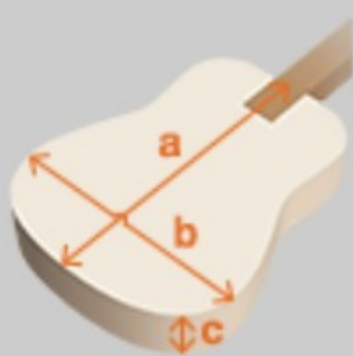

AEGB14E

COLOR VARIATION : 

MHS : Mahogany Sunburst Open Pore

¥ 67,100 (本体価格 ¥ 61,000)

SHARE :  

SPEC

SPEC

body shape	AEGB Thin body
bracing	X Bracing
top	Sapele top
back & sides	Sapele back & Sapele sides
neck	3pc Nyatoh/Maple
fretboard	Walnut fretboard
bridge	Walnut bridge
body binding	Black
top board purfling	Herringbone
back strip inlay	Black
inlay	Maple dot inlay
soundhole rosette	Maple rosette
tuning machine	Chrome Die-cast tuners
nut material	Bone
number of frets	21
saddle material	Compensated Bone Saddle
bridge pins	Plastic Bridge pin, black color
strings	Ibanez IABS4XC carbon coating strings
pickup	Ibanez Under Saddle pickup
preamp	Ibanez AEQ-2T preamp w/Onboard tuner
output jack	1/4" output
battery	9V Battery
finish top	Gloss
finish back and sides	Gloss
finish neck back	Satin

NECK DIMENSIONS

Scale :	815mm
a : Width	43mm at NUT
b : Width	58mm at 14F
c : Thickness	21mm at 1F
d : Thickness	22.5mm at 7F
Radius :	400mmR

DESCRIPTION +

BODY DIMENSIONS

a : Length	19 1/4"
b : Width	15 "
c : Max Depth	3 3/8"

DESCRIPTION +

PREAMP

DESCRIPTION +

OTHERS

16th fret joint