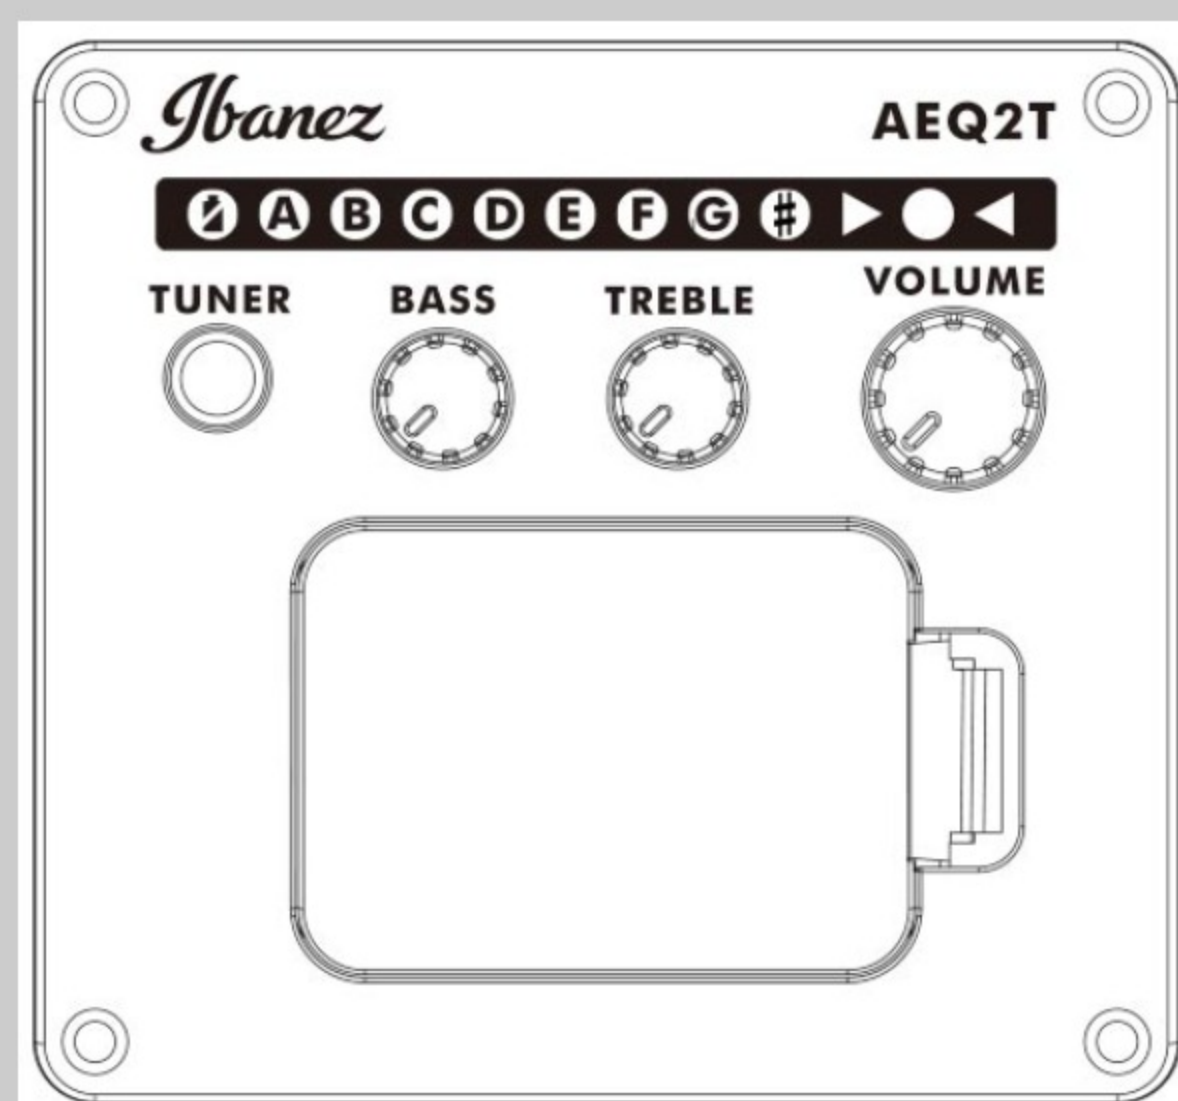

PREAMP

DESCRIPTION +

OTHERS

16th fret joint