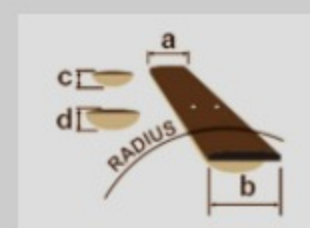

AEGB24E

COLOR VARIATION :

MHS : Mahogany Sunburst High Gloss

SHARE :  

SPEC

SPECS

body shape	AEG body
top	Sapele top
back & sides	Sapele back & Sapele sides
neck	AEGB / 3pc Nyatoh/Maple neck
fretboard	Walnut fretboard
bridge	Walnut bridge
inlay	White dot inlay
soundhole rosette	Acrylic rosette
tuning machine	Black Die-cast tuners
number of frets	21
bridge pins	Black with white dot
strings	Ibanez IABS4XC32 Carbon coated
string gauge	.040/.060/.075/.095
string space	19mm
factory tuning	1G,2D,3A,4E
pickup	Ibanez Undersaddle
preamp	Ibanez AEQ-2T preamp w/Onboard tuner
output jack	1/4" output

NECK DIMENSIONS

Scale :	815mm
a : Width	43mm at NUT
b : Width	58mm at 14F
c : Thickness	21mm at 1F
d : Thickness	22.5mm at 7F
Radius :	400mmR

DESCRIPTION +

BODY DIMENSIONS

a : Length	19 3/8"
b : Width	15 "
c : Max Depth	3 3/4"