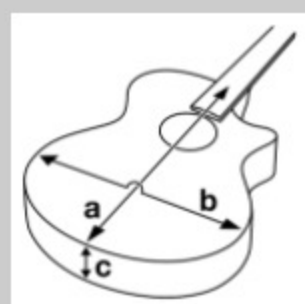

AEGB24E

COLOR VARIATION :

MHS : Mahogany Sunburst High Gloss

SHARE :  

SPEC

SPECS

body shape	AEG body
top	Sapele top
back & sides	Sapele back & Sapele sides
neck	AEGB / 3pc Nyatoh/Maple neck
fretboard	Walnut fretboard
bridge	Walnut bridge
inlay	White dot inlay
soundhole rosette	Acrylic rosette
tuning machine	Black Die-cast tuners
number of frets	21
bridge pins	Black with white dot
strings	Ibanez IABS4XC32 Carbon coated
string gauge	.040/.060/.075/.095
string space	19mm
factory tuning	1G,2D,3A,4E
pickup	Ibanez Undersaddle
preamp	Ibanez AEQ-2T preamp w/Onboard tuner
output jack	1/4" output

NECK DIMENSIONS

Scale :	815mm
a : Width	43mm at NUT
b : Width	58mm at 14F
c : Thickness	21mm at 1F
d : Thickness	22.5mm at 7F
Radius :	400mmR

DESCRIPTION +

BODY DIMENSIONS

a : Length	19 3/8"
b : Width	15 "
c : Max Depth	3 3/4"