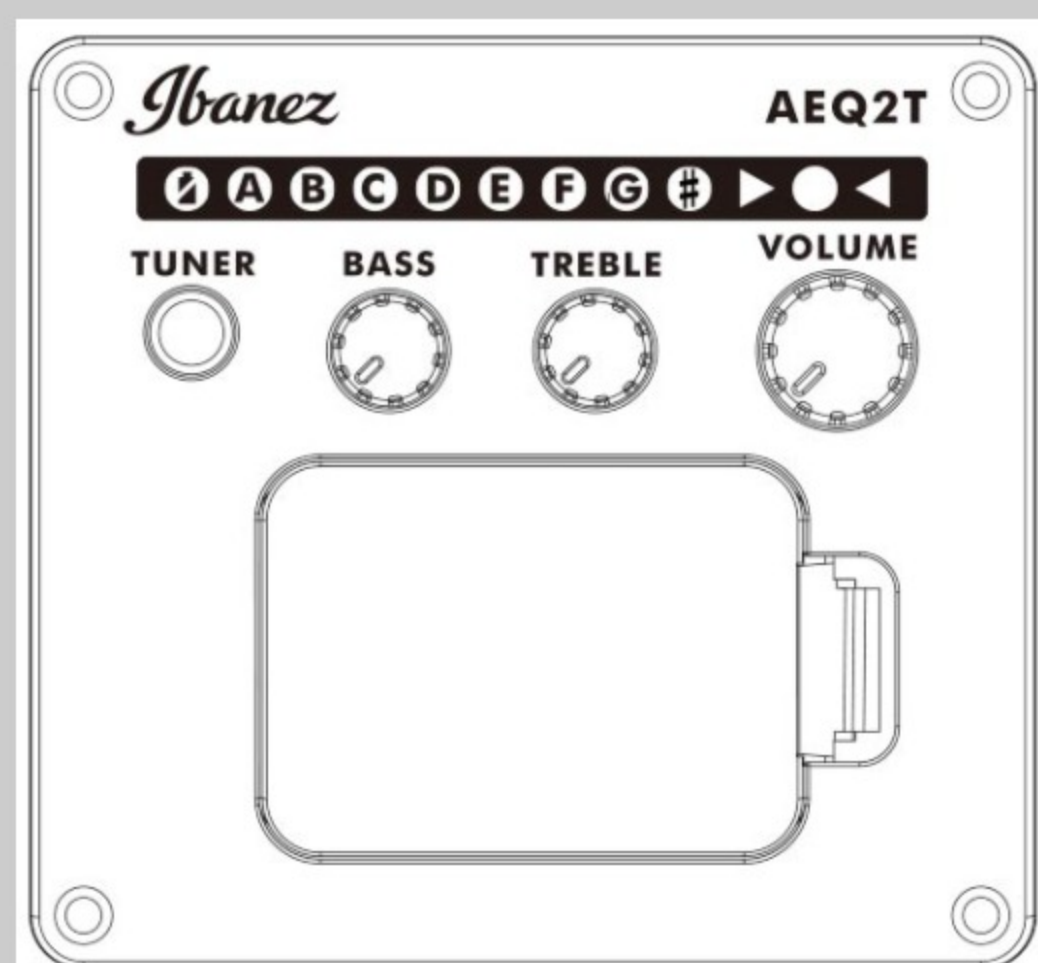

AEGB24E

COLOR VARIATION :

MHS : Mahogany Sunburst High Gloss

SHARE :  

SPEC

SPECS

body shape	AEG body
top	Sapele top
back & sides	Sapele back & Sapele sides
neck	AEGB / 3pc Nyatoh/Maple neck
fretboard	Walnut fretboard
bridge	Walnut bridge
inlay	White dot inlay
soundhole rosette	Acrylic rosette
tuning machine	Black Die-cast tuners
number of frets	21
bridge pins	Black with white dot
strings	Ibanez IABS4XC32 Carbon coated
string gauge	.040/.060/.075/.095
string space	19mm
factory tuning	1G,2D,3A,4E
pickup	Ibanez Undersaddle
preamp	Ibanez AEQ-2T preamp w/Onboard tuner
output jack	1/4" output

NECK DIMENSIONS

Scale :	815mm
a : Width	43mm at NUT
b : Width	58mm at 14F
c : Thickness	21mm at 1F
d : Thickness	22.5mm at 7F
Radius :	400mmR

DESCRIPTION +

BODY DIMENSIONS

a : Length	19 3/8"
b : Width	15 "
c : Max Depth	3 3/4"

DESCRIPTION +

PREAMP

DESCRIPTION +

OTHER FEATURES

Recommended Bag	IABB540-BK
Merbau Finger rest	