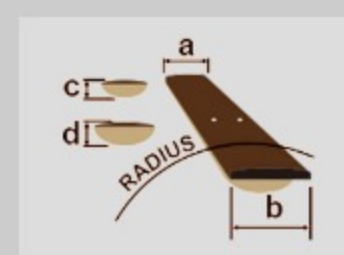

AEGB24E

COLOR VARIATION :  

MHS : Mahogany Sunburst High Gloss

SHARE :  

SPEC

SPECS

body shape	AEG body
top	Sapele top
back & sides	Sapele back & Sapele sides
neck	AEGB / 3pc Nyatoh/Maple neck
fretboard	Walnut fretboard
bridge	Walnut bridge
inlay	White dot inlay
soundhole rosette	Acrylic
tuning machine	Black Die-cast tuners
number of frets	21
bridge pins	Black with white dot
strings	Ibanez IABS4XC32 Carbon coated
string gauge	.040/.060/.075/.095
string space	19mm
factory tuning	1G,2D,3A,4E
pickup	Ibanez Undersaddle
preamp	Ibanez AEQ-2T preamp w/Onboard tuner
output jack	1/4" output
battery	9V x1

NECK DIMENSIONS

Scale :	815mm
a : Width	43mm at NUT
b : Width	58mm at 14F
c : Thickness	21mm at 1F
d : Thickness	22.5mm at 7F
Radius :	400mmR

DESCRIPTION +

BODY DIMENSIONS

a : Length	19 3/8"
b : Width	15"
c : Max Depth	3 3/4"