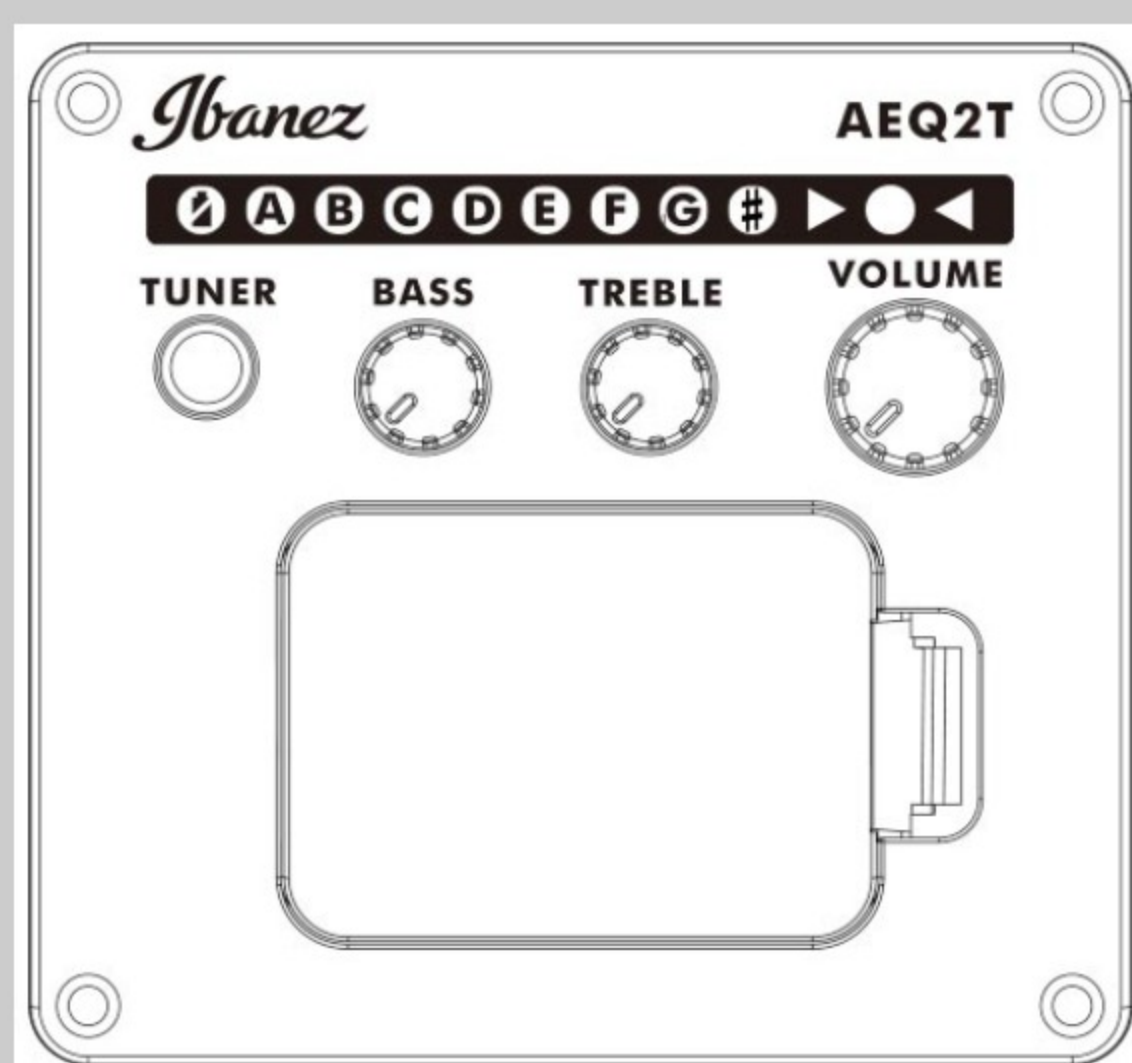

AEGB24E

COLOR VARIATION :  

MHS : Mahogany Sunburst High Gloss

SHARE :  

SPEC

SPECS

body shape	AEG body
top	Sapele top
back & sides	Sapele back & Sapele sides
neck	AEGB / 3pc Nyatoh/Maple neck
fretboard	Walnut fretboard
bridge	Walnut bridge
inlay	White dot inlay
soundhole rosette	Acrylic
tuning machine	Black Die-cast tuners
number of frets	21
bridge pins	Black with white dot
strings	Ibanez IABS4XC32 Carbon coated
string gauge	.040/.060/.075/.095
string space	19mm
factory tuning	1G,2D,3A,4E
pickup	Ibanez Undersaddle
preamp	Ibanez AEQ-2T preamp w/Onboard tuner
output jack	1/4" output
battery	9V x1

NECK DIMENSIONS

Scale :	815mm
a : Width	43mm at NUT
b : Width	58mm at 14F
c : Thickness	21mm at 1F
d : Thickness	22.5mm at 7F
Radius :	400mmR

DESCRIPTION +

BODY DIMENSIONS

a : Length	19 3/8"
b : Width	15"
c : Max Depth	3 3/4"

DESCRIPTION +

PREAMP

DESCRIPTION +

OTHER FEATURES

Recommended Bag	IABB540-BK
Merbau finger rest	