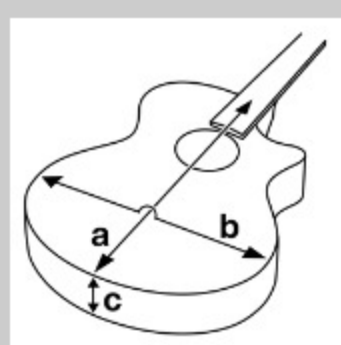

AEGB24E

COLOR VARIATION :  

MHS : Mahogany Sunburst High Gloss

SHARE :  

SPEC

SPECS

body shape	AEG body
top	Sapele top
back & sides	Sapele back & Sapele sides
neck	AEGB / 3pc Nyatoh/Maple neck
fretboard	Walnut fretboard
bridge	Walnut bridge
inlay	White dot inlay
soundhole rosette	Acrylic
tuning machine	Black Die-cast tuners
number of frets	21
bridge pins	Black with white dot
strings	Ibanez IABS4XC32 Carbon coated
string gauge	.040/.060/.075/.095
string space	19mm
factory tuning	1G,2D,3A,4E
pickup	Ibanez Undersaddle
preamp	Ibanez AEQ-2T preamp w/Onboard tuner
output jack	1/4" output
battery	9V x1

NECK DIMENSIONS

Scale :	815mm
a : Width	43mm at NUT
b : Width	58mm at 14F
c : Thickness	21mm at 1F
d : Thickness	22.5mm at 7F
Radius :	400mmR

DESCRIPTION +

BODY DIMENSIONS

a : Length	19 3/8"
b : Width	15"
c : Max Depth	3 3/4"