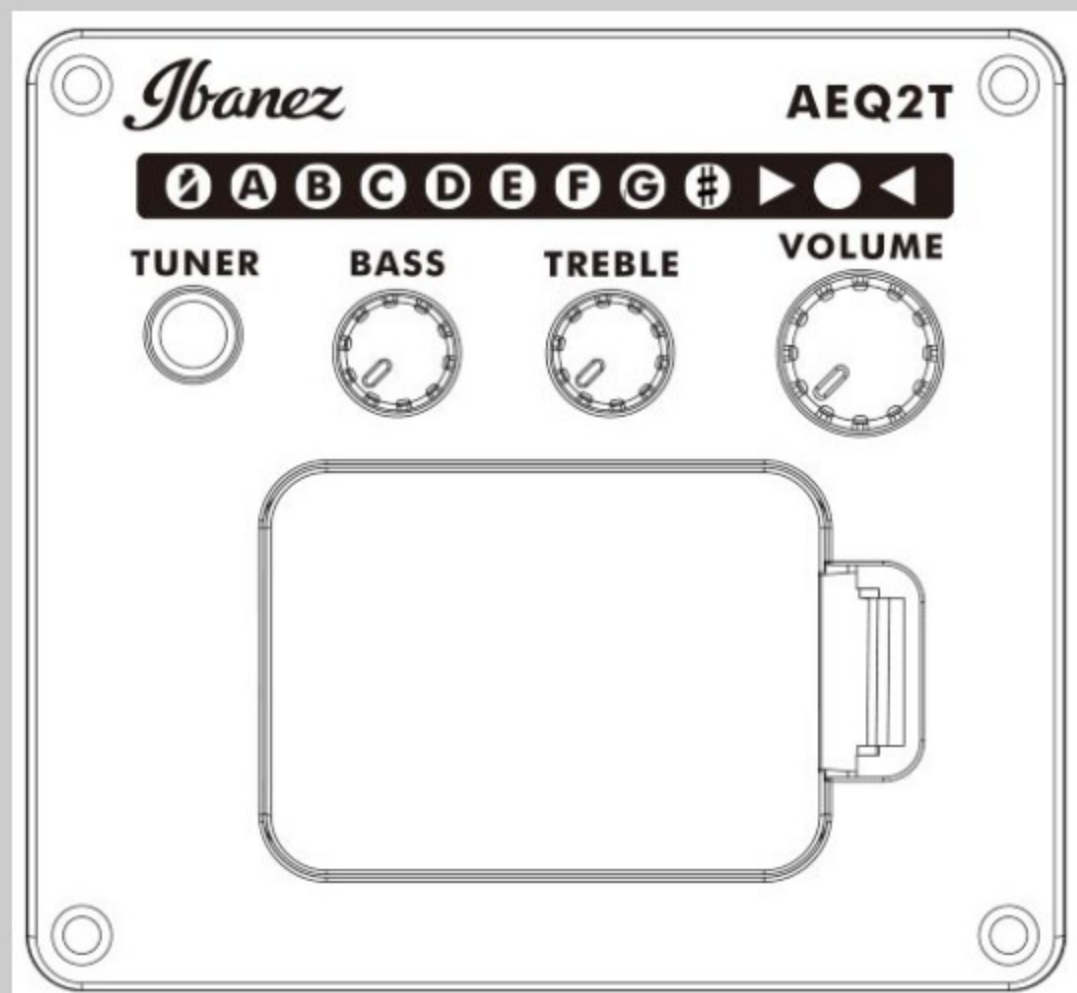

AEGB24FE

COLOR VARIATION : 

MHS : Mahogany Sunburst High Gloss

SPEC

SPECS

body shape	AEG body
top	Sapele top
back & sides	Sapele back & Sapele sides
neck	AEGB / 3pc Nyatoh/Maple neck
fretboard	Walnut fretboard
bridge	Walnut bridge
soundhole rosette	Acrylic
tuning machine	Black Die-cast tuners
number of frets	Fretless
bridge pins	Black with white dot
strings	D'Addario® ECB81M
string gauge	.045/.065/.080/.100
string space	19mm
factory tuning	1G,2D,3A,4E
pickup	Ibanez Undersaddle pickup
preamp	Ibanez AEQ-2T preamp w/Onboard tuner
output jack	1/4" output
battery	9V x1

NECK DIMENSIONS

Scale :	815.5mm/32"
a : Width	43mm at NUT
b : Width	59mm at 14F
c : Thickness	21mm at 1F
d : Thickness	22.5mm at 7F
Radius :	400mmR

DESCRIPTION +

BODY DIMENSIONS

a : Length	19 3/8"
b : Width	15"
c : Max Depth	3 3/4"

DESCRIPTION +

PREAMP

DESCRIPTION +

OTHER FEATURES

Recommended Bag	IABB540-BK
Merbau finger rest	