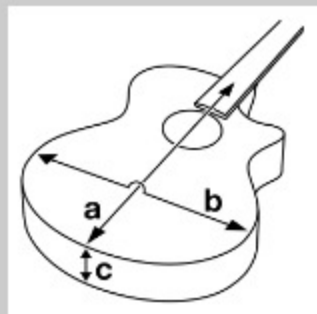

AEGB24FE

COLOR VARIATION : 

MHS : Mahogany Sunburst High Gloss

SPEC

SPECS

body shape	AEG body
top	Sapele top
back & sides	Sapele back & Sapele sides
neck	AEGB / 3pc Nyatoh/Maple neck
fretboard	Walnut fretboard
bridge	Walnut bridge
soundhole rosette	Acrylic
tuning machine	Black Die-cast tuners
number of frets	Fretless
bridge pins	Black with white dot
strings	D'Addario® ECB81M
string gauge	.045/.065/.080/.100
string space	19mm
factory tuning	1G,2D,3A,4E
pickup	Ibanez Undersaddle pickup
preamp	Ibanez AEQ-2T preamp w/Onboard tuner
output jack	1/4" output
battery	9V x1

NECK DIMENSIONS

Scale :	815.5mm/32"
a : Width	43mm at NUT
b : Width	59mm at 14F
c : Thickness	21mm at 1F
d : Thickness	22.5mm at 7F
Radius :	400mmR

DESCRIPTION +

BODY DIMENSIONS

a : Length	19 3/8"
b : Width	15"
c : Max Depth	3 3/4"