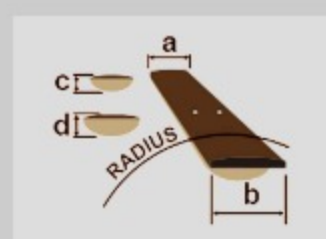

AEGB24FE

COLOR VARIATION : 

MHS : Mahogany Sunburst High Gloss

SPEC

SPECS

body shape	AEG body
top	Sapele top
back & sides	Sapele back & Sapele sides
neck	AEGB / 3pc Nyatoh/Maple neck
fretboard	Walnut fretboard
bridge	Walnut bridge
soundhole rosette	Acrylic
tuning machine	Black Die-cast tuners
number of frets	Fretless
bridge pins	Black with white dot
strings	D'Addario® ECB81M
string gauge	.045/.065/.080/.100
string space	19mm
factory tuning	1G,2D,3A,4E
pickup	Ibanez Undersaddle pickup
preamp	Ibanez AEQ-2T preamp w/Onboard tuner
output jack	1/4" output
battery	9V x1

NECK DIMENSIONS

Scale :	815.5mm/32"
a : Width	43mm at NUT
b : Width	59mm at 14F
c : Thickness	21mm at 1F
d : Thickness	22.5mm at 7F
Radius :	400mmR

DESCRIPTION +

BODY DIMENSIONS

a : Length	19 3/8"
b : Width	15"
c : Max Depth	3 3/4"