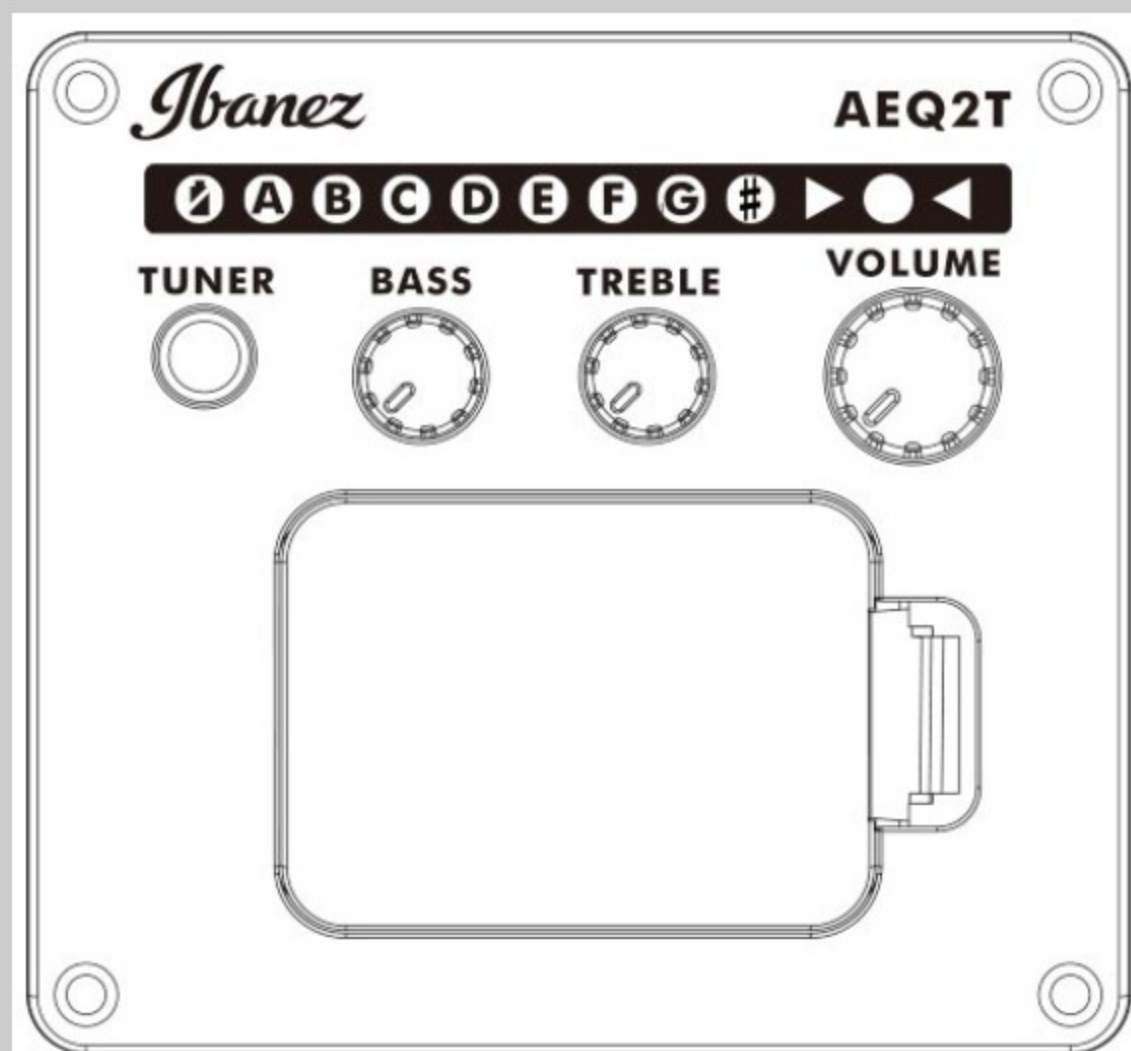

PREAMP

DESCRIPTION +

OTHER FEATURES

Recommended Bag	IABB540-BK
Merbau finger rest	
Forearm contour