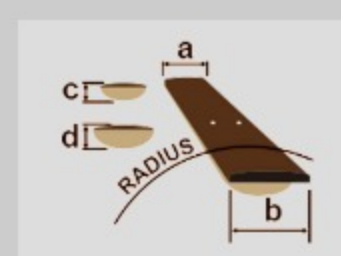

### SPECS

body shape	AEG body
top	Spruce top
back & sides	Sapele back & Sapele sides
neck	AEGB / 3pc Nyatoh/Maple neck
fretboard	Walnut fretboard
bridge	Walnut bridge
inlay	White dot inlay
soundhole rosette	Acrylic
tuning machine	Black Die-cast tuners
number of frets	21
bridge pins	Black with white dot
strings	Ibanez IABS4XC32 Carbon coated
string gauge	.040/.060/.075/.095
string space	19mm
factory tuning	1G,2D,3A,4E
pickup	Ibanez Undersaddle
preamp	Ibanez AEQ-2T preamp w/Onboard tuner
output jack	1/4" output
battery	9V x1

### NECK DIMENSIONS

Scale :	815mm
a : Width	43mm at NUT
b : Width	58mm at 14F
c : Thickness	21mm at 1F
d : Thickness	22.5mm at 7F
Radius :	400mmR

DESCRIPTION +

### BODY DIMENSIONS

a : Length	19 3/8"
b : Width	15"
c : Max Depth	3 3/4"

DESCRIPTION +