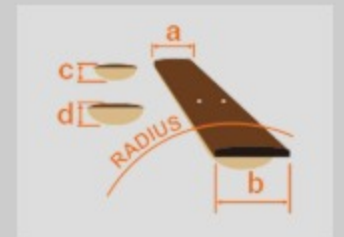

# AEWB32

NT : Natural High Gloss

COLOR VARIATION :

SHARE : [f](#) [t](#)

### SPEC

body shape	AEWC body
bracing	X Bracing
top	Spruce top
back & sides	Sapele back & Sapele sides
neck	3pc Maple/Mahogany
fretboard	Rosewood
bridge	Rosewood
body binding	Black
soundhole rosette	Walnut rosette
tuning machine	Black Die-cast tuners
nut material	Bone
number of frets	21
saddle material	Compensated Bone saddle
bridge pins	Plastic Bridge pins, black color
strings	Ibanez IABS4XC32 carbon coated strings
pickup	Fishman® Sonicore pickup
preamp	Ibanez AEQ-SP2 preamp w/Onboard tuner
output jack	Balanced XLR & 1/4" outputs
battery	9V Battery
finish top	Gloss
finish back and sides	Gloss
finish neck back	Satin

### NECK DIMENSIONS

Scale :	815mm
a : Width	43mm at NUT
b : Width	58mm at 14F
c : Thickness	21mm at 1F
d : Thickness	22.5mm at 7F
Radius :	400mmR

### BODY DIMENSIONS

a : Length	19 1/4"
b : Width	15 "
c : Max Depth	4 1/3"