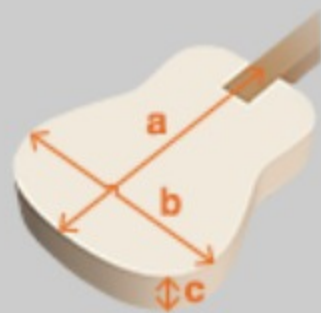

### SPEC

body shape	AEWC body
bracing	X Bracing
top	Spruce top
back & sides	Sapele back & Sapele sides
neck	3pc Maple/Mahogany
fretboard	Rosewood
bridge	Rosewood
body binding	Black
soundhole rosette	Walnut rosette
tuning machine	Black Die-cast tuners
nut material	Bone
number of frets	21
saddle material	Compensated Bone saddle
bridge pins	Plastic Bridge pins, black color
strings	Ibanez IABS4XC32 carbon coated strings
pickup	Fishman® Sonicore pickup
preamp	Ibanez AEQ-SP2 preamp w/Onboard tuner
output jack	Balanced XLR & 1/4" outputs
battery	9V Battery
finish top	Gloss
finish back and sides	Gloss
finish neck back	Satin

### NECK DIMENSIONS

Scale :	815mm
a : Width	43mm at NUT
b : Width	58mm at 14F
c : Thickness	21mm at 1F
d : Thickness	22.5mm at 7F
Radius :	400mmR

### BODY DIMENSIONS

a : Length	19 1/4"
b : Width	15 "
c : Max Depth	4 1/3"