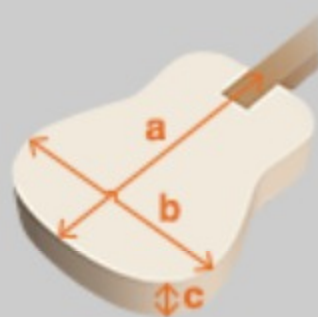

AEWC10

NMB : Night Metallic Blue

COLOR VARIATION :

SHARE :  

SPEC

SPEC

body shape	AEWC body
top	Spruce top
back & sides	Sapele back & Sapele sides
neck	AEWC / Nyatoh neck
fretboard	Laurel fretboard
bridge	Laurel bridge
inlay	Off-set white dot
soundhole rosette	Acrylic
tuning machine	Chrome Die-cast tuners w/Black knobs
nut material	Plastic
number of frets	20
saddle material	Plastic
bridge pins	Ibanez Advantage™
strings	Ibanez IACS6C
string gauge	.012/.016/.024/.032/.042/.053
string space	11mm
factory tuning	1E,2B,3G,4D,5A,6E
pickup	Ibanez Undersaddle
preamp	Ibanez AEQ-2T preamp w/Onboard tuner
output jack	1/4" output

NECK DIMENSIONS

Scale :	634mm
a : Width	43mm at NUT
b : Width	55mm at 14F
c : Thickness	20mm at 1F
d : Thickness	21mm at 7F
Radius :	400mmR

BODY DIMENSIONS

a : Length	19 1/4"
b : Width	15 "
c : Max Depth	4 "