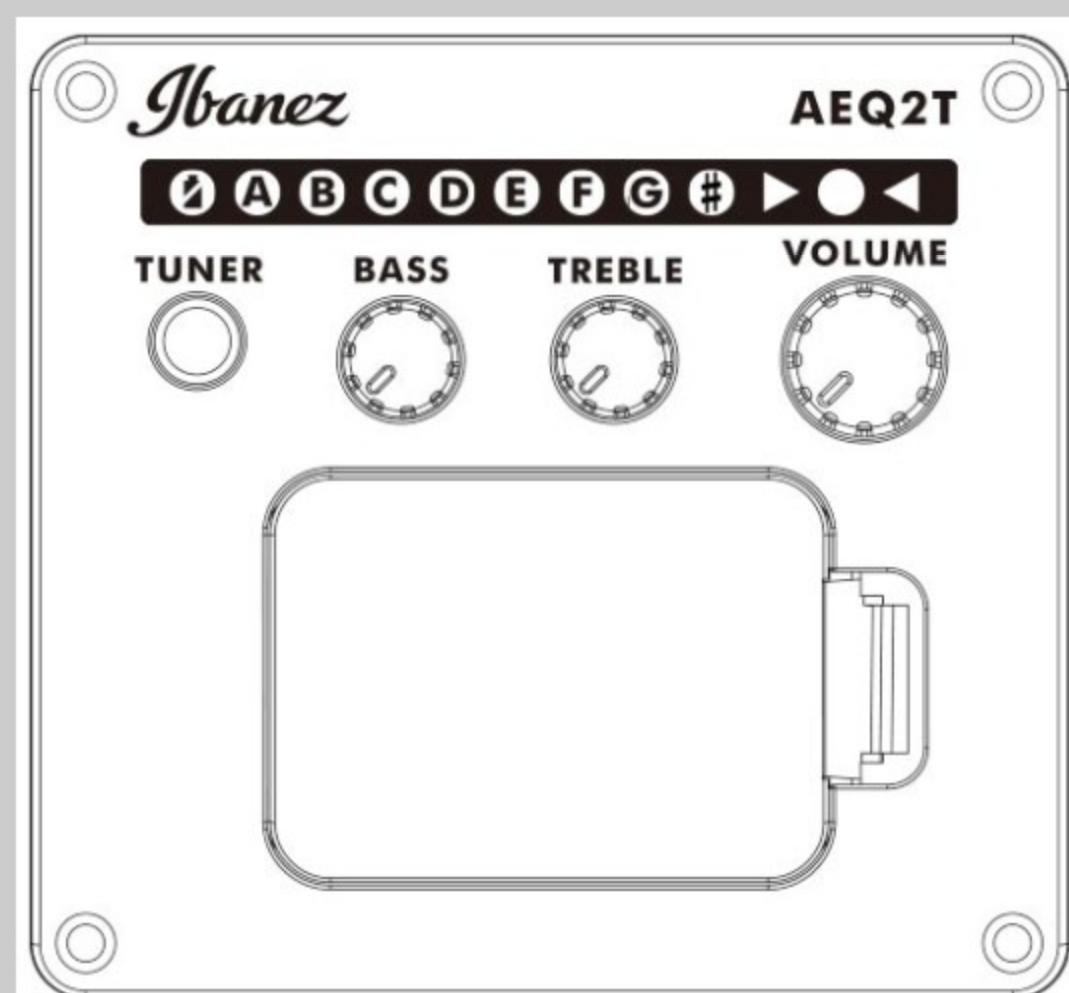

PREAMP

OTHERS

Recommended Case	AEG10C