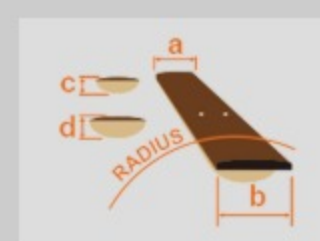

AEWC10

NMB : Night Metallic Blue

COLOR VARIATION :

SHARE :  

SPEC

SPEC

body shape	AEWC body
top	Spruce top
back & sides	Sapele back & Sapele sides
neck	AEWC / Nyatoh neck
fretboard	Laurel fretboard
bridge	Laurel bridge
inlay	Off-set white dot
soundhole rosette	Acrylic
tuning machine	Chrome Die-cast tuners w/Black knobs
nut material	Plastic
number of frets	20
saddle material	Plastic
bridge pins	Ibanez Advantage™
strings	Ibanez IACS6C
string gauge	.012/.016/.024/.032/.042/.053
string space	11mm
factory tuning	1E,2B,3G,4D,5A,6E
pickup	Ibanez Undersaddle
preamp	Ibanez AEQ-2T preamp w/Onboard tuner
output jack	1/4" output

NECK DIMENSIONS

Scale :	634mm
a : Width	43mm at NUT
b : Width	55mm at 14F
c : Thickness	20mm at 1F
d : Thickness	21mm at 7F
Radius :	400mmR

BODY DIMENSIONS

a : Length	19 1/4"
b : Width	15 "
c : Max Depth	4 "