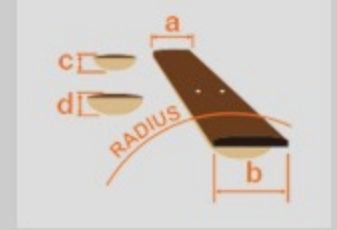

AEWC10

SM : Silver Metallic High Gloss

COLOR VARIATION :

SHARE : [f](#) [t](#)

SPEC

SPEC

body shape	AEWC body
top	Spruce top
back & sides	Sapele back & Sapele sides
neck	AEWC / Nyatoh neck
fretboard	Walnut fretboard
bridge	Walnut
inlay	Off-set white dot inlay
soundhole rosette	Water decal
tuning machine	Chrome Die-cast tuners w/Black knobs
nut material	Plastic
number of frets	20
saddle material	Plastic
bridge pins	Ibanez Advantage™
strings	Ibanez IACS6C
string gauge	.012/.016/.024/.032/.042/.053
string space	11mm
factory tuning	1E,2B,3G,4D,5A,6E
pickup	Ibanez Undersaddle
preamp	Ibanez AEQ-2T preamp w/Onboard tuner
output jack	1/4" output

NECK DIMENSIONS

Scale :	634mm
a : Width	43mm at NUT
b : Width	55mm at 14F
c : Thickness	20mm at 1F
d : Thickness	21mm at 7F
Radius :	400mmR

BODY DIMENSIONS

a : Length	19 1/4"
b : Width	15 "
c : Max Depth	4 "