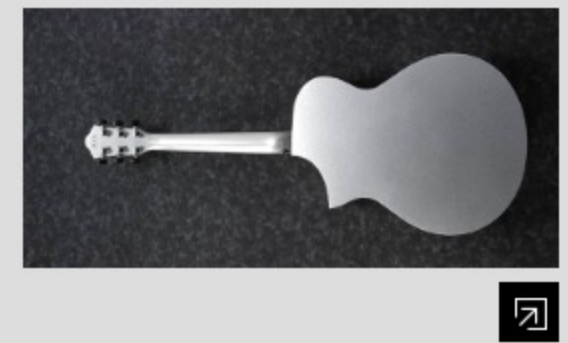

AEWC10

SM : Silver Metallic High Gloss

COLOR VARIATION :

SHARE : [f](#) [t](#)

SPEC

SPEC

body shape	AEWC body
top	Spruce top
back & sides	Sapele back & Sapele sides
neck	AEWC / Nyatoh neck
fretboard	Walnut fretboard
bridge	Walnut
inlay	Off-set white dot inlay
soundhole rosette	Water decal
tuning machine	Chrome Die-cast tuners w/Black knobs
nut material	Plastic
number of frets	20
saddle material	Plastic
bridge pins	Ibanez Advantage™
strings	Ibanez IACS6C
string gauge	.012/.016/.024/.032/.042/.053
string space	11mm
factory tuning	1E,2B,3G,4D,5A,6E
pickup	Ibanez Undersaddle
preamp	Ibanez AEQ-2T preamp w/Onboard tuner
output jack	1/4" output

NECK DIMENSIONS

Scale :	634mm
a : Width	43mm at NUT
b : Width	55mm at 14F
c : Thickness	20mm at 1F
d : Thickness	21mm at 7F
Radius :	400mmR

BODY DIMENSIONS

a : Length	19 1/4"
b : Width	15 "
c : Max Depth	4 "