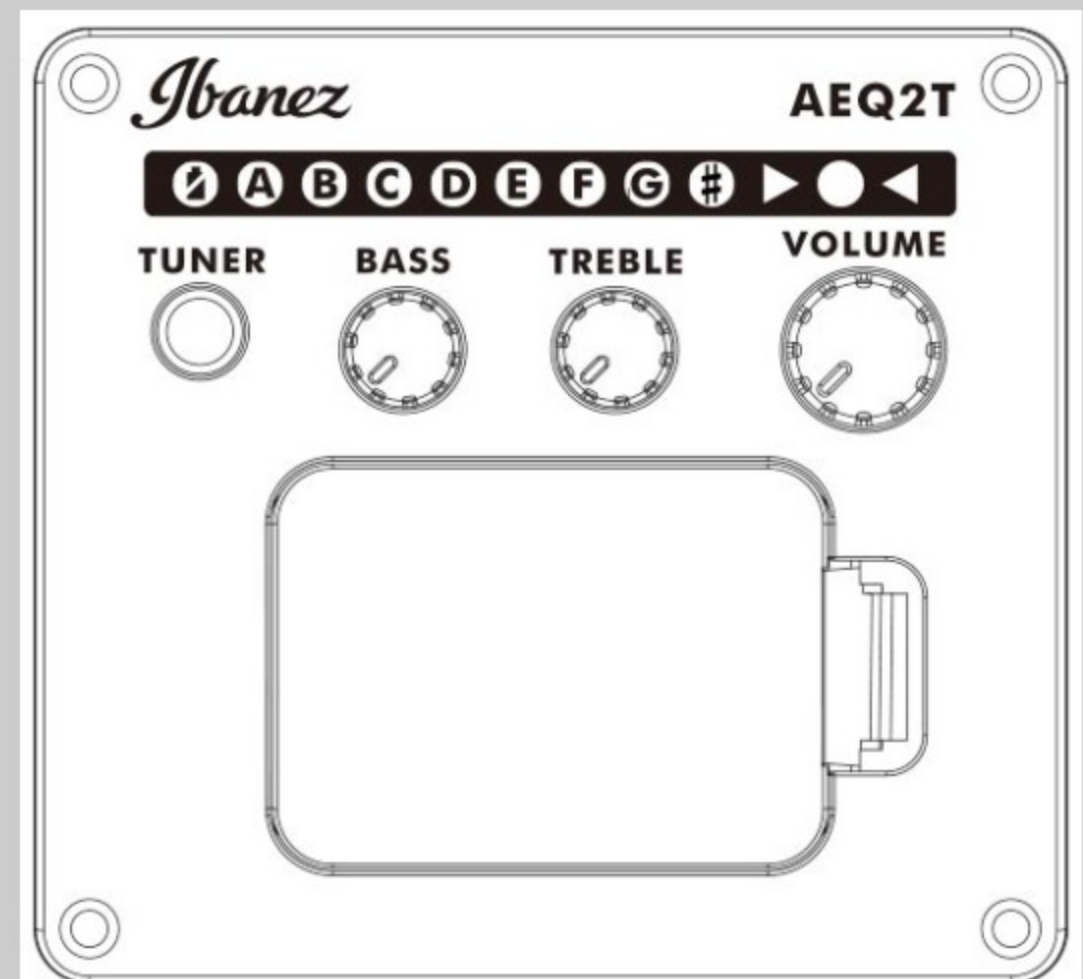

PREAMP

OTHERS

Recommended Case	AC100C