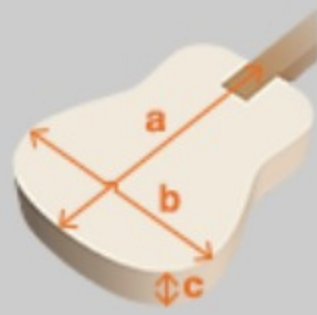

AEWC10

SM : Silver Metallic High Gloss

COLOR VARIATION :

SHARE : [f](#) [t](#)

SPEC

SPEC

body shape	AEWC body
top	Spruce top
back & sides	Sapele back & Sapele sides
neck	AEWC / Nyatoh neck
fretboard	Walnut fretboard
bridge	Walnut
inlay	Off-set white dot inlay
soundhole rosette	Water decal
tuning machine	Chrome Die-cast tuners w/Black knobs
nut material	Plastic
number of frets	20
saddle material	Plastic
bridge pins	Ibanez Advantage™
strings	Ibanez IACS6C
string gauge	.012/.016/.024/.032/.042/.053
string space	11mm
factory tuning	1E,2B,3G,4D,5A,6E
pickup	Ibanez Undersaddle
preamp	Ibanez AEQ-2T preamp w/Onboard tuner
output jack	1/4" output

NECK DIMENSIONS

Scale :	634mm
a : Width	43mm at NUT
b : Width	55mm at 14F
c : Thickness	20mm at 1F
d : Thickness	21mm at 7F
Radius :	400mmR

BODY DIMENSIONS

a : Length	19 1/4"
b : Width	15 "
c : Max Depth	4 "