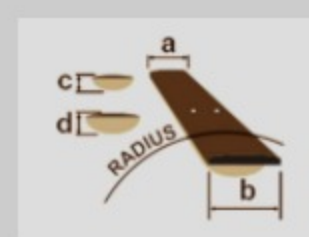

# AEWC11

COLOR VARIATION :

TCB : Transparent Charcoal Burst High Gloss

SHARE :  

### SPECS

body shape	AEWC body
top	Spruce top
back & sides	Sapele back & Sapele sides
neck	Comfort Grip / Nyatoh neck
fretboard	Walnut fretboard
bridge	Walnut AEWC original top loading bridge
inlay	Off-set white dot inlay
soundhole rosette	Acrylic rosette
tuning machine	Chrome Die-cast tuners (18:1 gear ratio)
number of frets	20
strings	Ibanez IACS6C
string gauge	.012/.016/.024/.032/.042/.053
string space	11mm
factory tuning	1E,2B,3G,4D,5A,6E
pickup	Fishman® Sonicore
preamp	Ibanez AEQ-SP1 preamp w/Onboard tuner
output jack	1/4" output

### NECK DIMENSIONS

Scale :	634mm
a : Width	43mm at NUT
b : Width	55mm at 14F
c : Thickness	20mm at 1F
d : Thickness	21mm at 7F
Radius :	400mmR

DESCRIPTION +

### BODY DIMENSIONS

a : Length	19 3/8"
b : Width	15 "
c : Max Depth	4 "

DESCRIPTION +