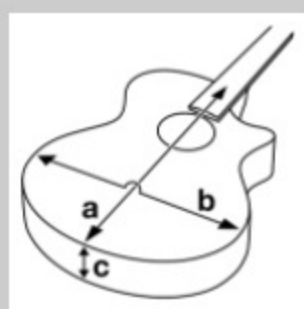

### SPECS

body shape	AEWC body
top	Spruce top
back & sides	Sapele back & Sapele sides
neck	Comfort Grip / Nyatoh neck
fretboard	Walnut fretboard
bridge	Walnut AEWC original top loading bridge
inlay	Off-set white dot inlay
soundhole rosette	Acrylic rosette
tuning machine	Chrome Die-cast tuners (18:1 gear ratio)
number of frets	20
strings	Ibanez IACS6C
string gauge	.012/.016/.024/.032/.042/.053
string space	11mm
factory tuning	1E,2B,3G,4D,5A,6E
pickup	Fishman® Sonicore
preamp	Ibanez AEQ-SP1 preamp w/Onboard tuner
output jack	1/4" output

### NECK DIMENSIONS

Scale :	634mm
a : Width	43mm at NUT
b : Width	55mm at 14F
c : Thickness	20mm at 1F
d : Thickness	21mm at 7F
Radius :	400mmR

DESCRIPTION +

### BODY DIMENSIONS

a : Length	19 3/8"
b : Width	15 "
c : Max Depth	4 "

DESCRIPTION +