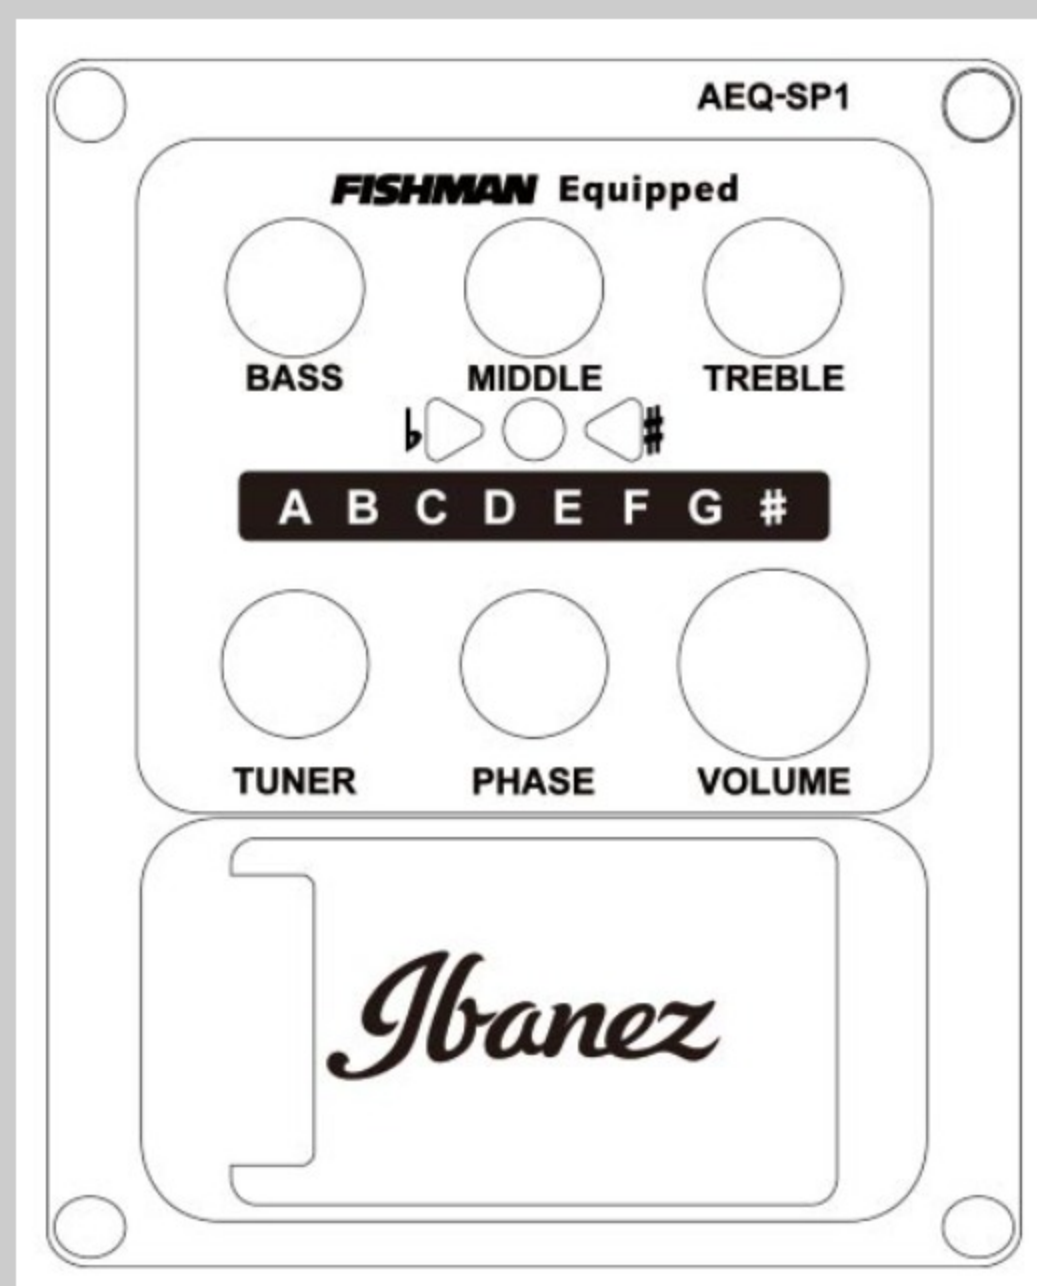

PREAMP

DESCRIPTION +

OTHER FEATURES

Recommended Bag ICB540-BK