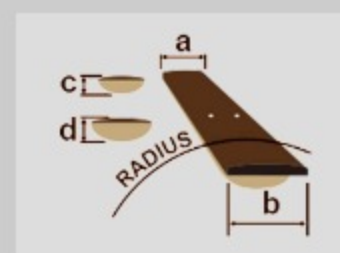

AEWC13

COLOR VARIATION :

WK : Weathered Black Open Pore

SHARE :

SPEC

SPECS

body shape	AEWC body
top	Spruce top
back & sides	Sapele back & Sapele sides
neck	Comfort Grip / Nyatoh neck
fretboard	Macassar Ebony fretboard
bridge	Ebony AEWC original top loading bridge
tuning machine	Black Die-cast tuners (18:1 gear ratio)
number of frets	20
strings	Ibanez IACS6C
string gauge	.012/.016/.024/.032/.042/.053
string space	11mm
factory tuning	1E,2B,3G,4D,5A,6E
pickup	Fishman® Sonicore
preamp	Ibanez AEQ-SP1 preamp w/Onboard tuner
output jack	1/4" output

NECK DIMENSIONS

Scale :	634mm/25"
a : Width	43mm at NUT
b : Width	55mm at 14F
c : Thickness	20mm at 1F
d : Thickness	21mm at 7F
Radius :	400mmR

DESCRIPTION +

BODY DIMENSIONS

a : Length	19 3/8"
b : Width	15 "
c : Max Depth	4 "