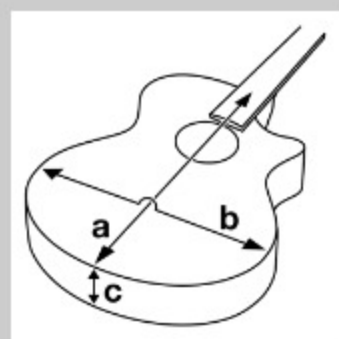

AEWC13

COLOR VARIATION :

WK : Weathered Black Open Pore

SHARE :

SPEC

SPECS

body shape	AEWC body
top	Spruce top
back & sides	Sapele back & Sapele sides
neck	Comfort Grip / Nyatoh neck
fretboard	Macassar Ebony fretboard
bridge	Ebony AEWC original top loading bridge
tuning machine	Black Die-cast tuners (18:1 gear ratio)
number of frets	20
strings	Ibanez IACS6C
string gauge	.012/.016/.024/.032/.042/.053
string space	11mm
factory tuning	1E,2B,3G,4D,5A,6E
pickup	Fishman® Sonicore
preamp	Ibanez AEQ-SP1 preamp w/Onboard tuner
output jack	1/4" output

NECK DIMENSIONS

Scale :	634mm/25"
a : Width	43mm at NUT
b : Width	55mm at 14F
c : Thickness	20mm at 1F
d : Thickness	21mm at 7F
Radius :	400mmR

DESCRIPTION +

BODY DIMENSIONS

a : Length	19 3/8"
b : Width	15 "
c : Max Depth	4 "