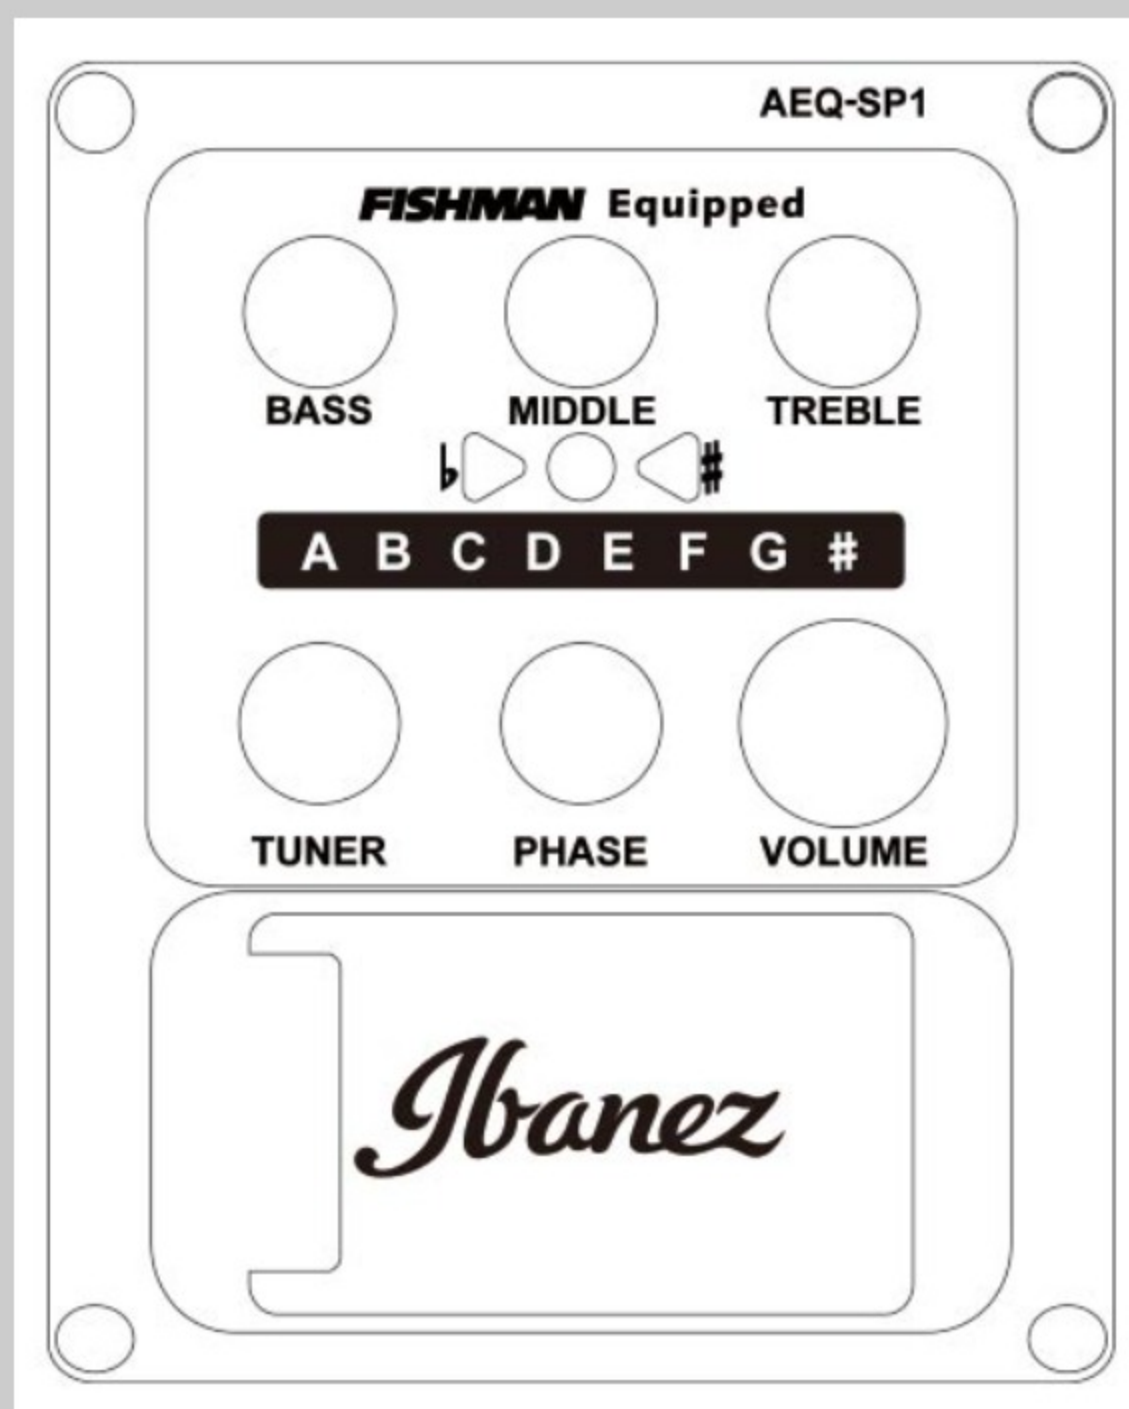

AEWC13

COLOR VARIATION :

WK : Weathered Black Open Pore

SHARE :

SPEC

SPECS

body shape	AEWC body
top	Spruce top
back & sides	Sapele back & Sapele sides
neck	Comfort Grip / Nyatoh neck
fretboard	Macassar Ebony fretboard
bridge	Ebony AEWC original top loading bridge
tuning machine	Black Die-cast tuners (18:1 gear ratio)
number of frets	20
strings	Ibanez IACS6C
string gauge	.012/.016/.024/.032/.042/.053
string space	11mm
factory tuning	1E,2B,3G,4D,5A,6E
pickup	Fishman® Sonicore
preamp	Ibanez AEQ-SP1 preamp w/Onboard tuner
output jack	1/4" output

NECK DIMENSIONS

Scale :	634mm/25"
a : Width	43mm at NUT
b : Width	55mm at 14F
c : Thickness	20mm at 1F
d : Thickness	21mm at 7F
Radius :	400mmR

DESCRIPTION +

BODY DIMENSIONS

a : Length	19 3/8"
b : Width	15 "
c : Max Depth	4 "

DESCRIPTION +

PREAMP

DESCRIPTION +