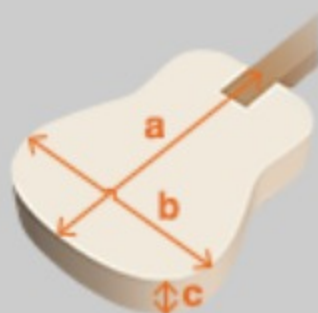

AEWC24MB

LG : Natural Low Gloss

COLOR VARIATION :

SHARE :

SPEC

SPEC

body shape	AEWC body
bracing	X Bracing
top	Spruce top
back & sides	Maple Burl back & Maple Burl sides
neck	Mahogany
fretboard	Rosewood
bridge	Rosewood
body binding	Black
soundhole rosette	Rosewood rosette
tuning machine	Black Die-cast tuners
number of frets	20
bridge pins	Ibanez Advantage™ bridge pins
strings	Ibanez IACS6C coated strings
pickup	Fishman® Sonicore pickup
preamp	Ibanez AEQ-SP2 preamp w/Onboard tuner
output jack	Balanced XLR & 1/4" outputs
battery	9V Battery
finish top	Satin
finish back and sides	Satin
finish neck back	Satin

NECK DIMENSIONS

Scale :	634mm
a : Width	43mm at NUT
b : Width	55mm at 14F
c : Thickness	20mm at 1F
d : Thickness	21mm at 7F
Radius :	400mmR

BODY DIMENSIONS

a : Length	19 1/4"
b : Width	15 "
c : Max Depth	4 "