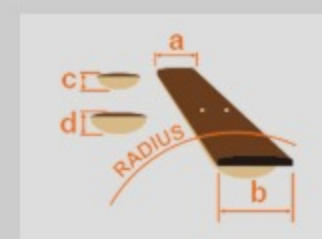

AEWC24MB

LG : Natural Low Gloss

COLOR VARIATION :

SHARE :

SPEC

SPEC

body shape	AEWC body
bracing	X Bracing
top	Spruce top
back & sides	Maple Burl back & Maple Burl sides
neck	Mahogany
fretboard	Rosewood
bridge	Rosewood
body binding	Black
soundhole rosette	Rosewood rosette
tuning machine	Black Die-cast tuners
number of frets	20
bridge pins	Ibanez Advantage™ bridge pins
strings	Ibanez IACS6C coated strings
pickup	Fishman® Sonicore pickup
preamp	Ibanez AEQ-SP2 preamp w/Onboard tuner
output jack	Balanced XLR & 1/4" outputs
battery	9V Battery
finish top	Satin
finish back and sides	Satin
finish neck back	Satin

NECK DIMENSIONS

Scale :	634mm
a : Width	43mm at NUT
b : Width	55mm at 14F
c : Thickness	20mm at 1F
d : Thickness	21mm at 7F
Radius :	400mmR

BODY DIMENSIONS

a : Length	19 1/4"
b : Width	15 "
c : Max Depth	4 "