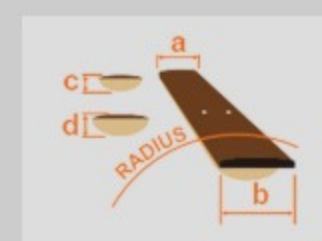

# AEWC32FM

GBK : Glacier Black Low Gloss

COLOR VARIATION :

SHARE : [f](#) [t](#)

### SPEC

body shape	AEWC thin body
bracing	X Bracing
top	Flamed Maple top
back & sides	Sapele back & Sapele sides
neck	Mahogany
fretboard	Rosewood
bridge	Rosewood
body binding	Black
soundhole rosette	Acrylic rosette
tuning machine	Black Die-cast tuners
number of frets	20
strings	Ibanez IACS6C coated strings
pickup	Fishman® Sonicore pickup
preamp	Ibanez AEQ210TF preamp w/Onboard tuner
output jack	1/4" output
battery	9V Battery
finish top	Satin
finish back and sides	Satin
finish neck back	Satin

### NECK DIMENSIONS

Scale :	634mm
a : Width	43mm at NUT
b : Width	55mm at 14F
c : Thickness	20mm at 1F
d : Thickness	21mm at 7F
Radius :	400mmR

### BODY DIMENSIONS

a : Length	19 1/4"
b : Width	15 "
c : Max Depth	2 3/4"