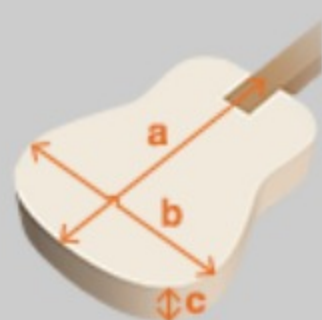

## SPEC

### SPEC

body shape	AEWC thin body
bracing	X Bracing
top	Flamed Maple top
back & sides	Sapele back & Sapele sides
neck	Mahogany
fretboard	Rosewood
bridge	Rosewood
body binding	Black
soundhole rosette	Acrylic rosette
tuning machine	Black Die-cast tuners
number of frets	20
strings	Ibanez IACS6C coated strings
pickup	Fishman® Sonicore pickup
preamp	Ibanez AEQ210TF preamp w/Onboard tuner
output jack	1/4" output
battery	9V Battery
finish top	Satin
finish back and sides	Satin
finish neck back	Satin

### NECK DIMENSIONS

Scale :	634mm
a : Width	43mm at NUT
b : Width	55mm at 14F
c : Thickness	20mm at 1F
d : Thickness	21mm at 7F
Radius :	400mmR

### BODY DIMENSIONS

a : Length	19 1/4"
b : Width	15 "
c : Max Depth	2 3/4"