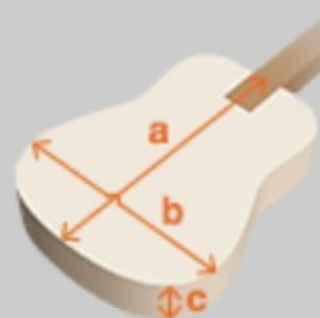

AEWC32FM

ASF : Amber Sunset Fade

COLOR VARIATION :

SHARE : [f](#) [t](#)

SPEC

SPEC

body shape	AEWC body
top	Flamed Maple top
back & sides	Sapele back & Sapele sides
neck	AEWC / Nyatoh neck
fretboard	Laurel fretboard
bridge	Laurel bridge
inlay	Off-set white dot
soundhole rosette	Acrylic
tuning machine	Black Die-cast tuners
nut material	Plastic
number of frets	20
saddle material	Plastic
strings	Ibanez IACS6C
string gauge	.012/.016/.024/.032/.042/.053
string space	11mm
factory tuning	1E,2B,3G,4D,5A,6E
pickup	Fishman® Sonicore
preamp	Ibanez AEQ210TF preamp w/Onboard tuner
output jack	1/4" output

NECK DIMENSIONS

Scale :	634mm
a : Width	43mm at NUT
b : Width	55mm at 14F
c : Thickness	20mm at 1F
d : Thickness	21mm at 7F
Radius :	400mmR

BODY DIMENSIONS

a : Length	19 1/4"
b : Width	15"
c : Max Depth	2 3/4"