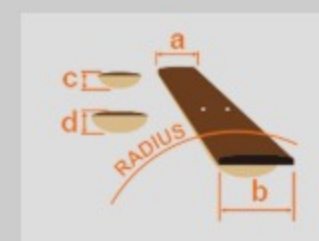

AEWC32FM

ASF : Amber Sunset Fade

COLOR VARIATION :

SHARE : [f](#) [t](#)

SPEC

SPEC

body shape	AEWC body
top	Flamed Maple top
back & sides	Sapele back & Sapele sides
neck	AEWC / Nyatoh neck
fretboard	Laurel fretboard
bridge	Laurel bridge
inlay	Off-set white dot
soundhole rosette	Acrylic
tuning machine	Black Die-cast tuners
nut material	Plastic
number of frets	20
saddle material	Plastic
strings	Ibanez IACS6C
string gauge	.012/.016/.024/.032/.042/.053
string space	11mm
factory tuning	1E,2B,3G,4D,5A,6E
pickup	Fishman® Sonicore
preamp	Ibanez AEQ210TF preamp w/Onboard tuner
output jack	1/4" output

NECK DIMENSIONS

Scale :	634mm
a : Width	43mm at NUT
b : Width	55mm at 14F
c : Thickness	20mm at 1F
d : Thickness	21mm at 7F
Radius :	400mmR

BODY DIMENSIONS

a : Length	19 1/4"
b : Width	15"
c : Max Depth	2 3/4"