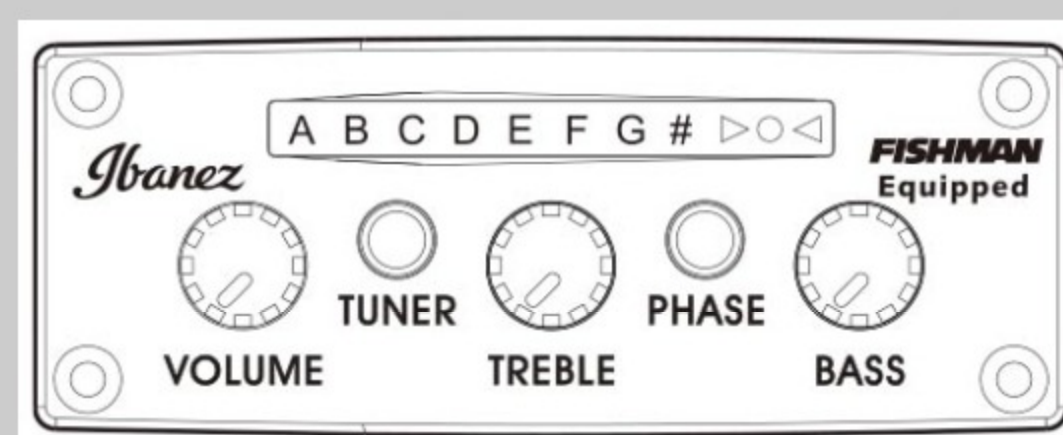

PREAMP

OTHERS

Recommended Case	AEG10C