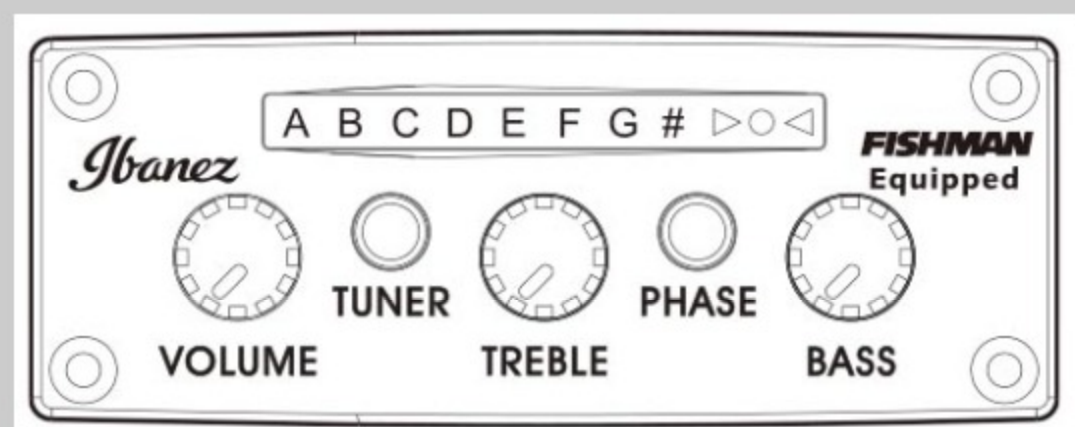

PREAMP

OTHERS

Recommended Case	AEG10C