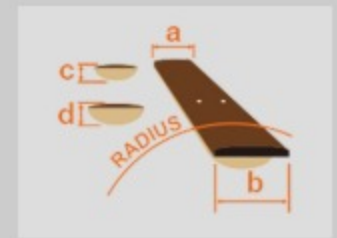

# AEWC32FM

RSF : Red Sunset Fade High Gloss

COLOR VARIATION :

SHARE :  

### SPEC

body shape	AEWC body
top	Flamed Maple top
back & sides	Sapele back & Sapele sides
neck	AEWC / Nyatoh neck
fretboard	Walnut fretboard
bridge	Walnut AEWC original top loading
inlay	Off-set white dot inlay
soundhole rosette	Acrylic
tuning machine	Black Die-cast tuners
nut material	Plastic
number of frets	20
saddle material	Plastic
strings	Ibanez IACS6C
string gauge	.012/.016/.024/.032/.042/.053
string space	11mm
factory tuning	1E,2B,3G,4D,5A,6E
pickup	Fishman® Sonicore
preamp	Ibanez AEQ210TF preamp w/Onboard tuner
output jack	1/4" output

### NECK DIMENSIONS

Scale :	634mm
a : Width	43mm at NUT
b : Width	55mm at 14F
c : Thickness	20mm at 1F
d : Thickness	21mm at 7F
Radius :	400mmR

### BODY DIMENSIONS

a : Length	19 1/4"
b : Width	15 "
c : Max Depth	2 3/4"