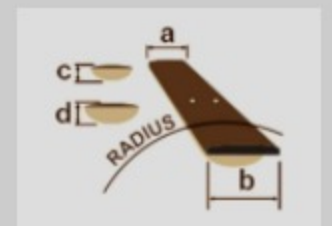

### SPECS

body shape	AEWC body
top	Flamed Maple top
back & sides	Sapele back & Sapele sides
neck	Comfort Grip / Nyatoh neck
fretboard	Walnut fretboard
bridge	Walnut AEW32 original top loading
inlay	Off-set white dot inlay
soundhole rosette	Acrylic
tuning machine	Black Die-cast tuners
number of frets	20
strings	Ibanez IACS6C
string gauge	.012/.016/.024/.032/.042/.053
string space	11mm
factory tuning	1E,2B,3G,4D,5A,6E
pickup	Fishman® Sonicore
preamp	Ibanez AEQ210TF preamp w/Onboard tuner
output jack	1/4" output

### NECK DIMENSIONS

Scale :	634mm
a : Width	43mm at NUT
b : Width	55mm at 14F
c : Thickness	20mm at 1F
d : Thickness	21mm at 7F
Radius :	400mmR

DESCRIPTION +

### BODY DIMENSIONS

a : Length	19 1/4"
b : Width	15 "
c : Max Depth	2 3/4"

DESCRIPTION +