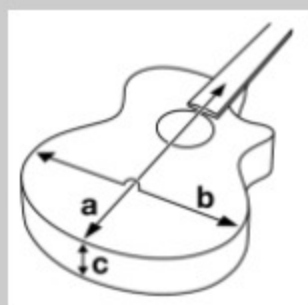

### SPECS

body shape	AEWC body
top	Flamed Maple top
back & sides	Sapele back & Sapele sides
neck	Comfort Grip / Nyatoh neck
fretboard	Walnut fretboard
bridge	Walnut AEW32 original top loading
inlay	Off-set white dot inlay
soundhole rosette	Acrylic
tuning machine	Black Die-cast tuners
number of frets	20
strings	Ibanez IACS6C
string gauge	.012/.016/.024/.032/.042/.053
string space	11mm
factory tuning	1E,2B,3G,4D,5A,6E
pickup	Fishman® Sonicore
preamp	Ibanez AEQ210TF preamp w/Onboard tuner
output jack	1/4" output

### NECK DIMENSIONS

Scale :	634mm
a : Width	43mm at NUT
b : Width	55mm at 14F
c : Thickness	20mm at 1F
d : Thickness	21mm at 7F
Radius :	400mmR

DESCRIPTION +

### BODY DIMENSIONS

a : Length	19 1/4"
b : Width	15 "
c : Max Depth	2 3/4"

DESCRIPTION +