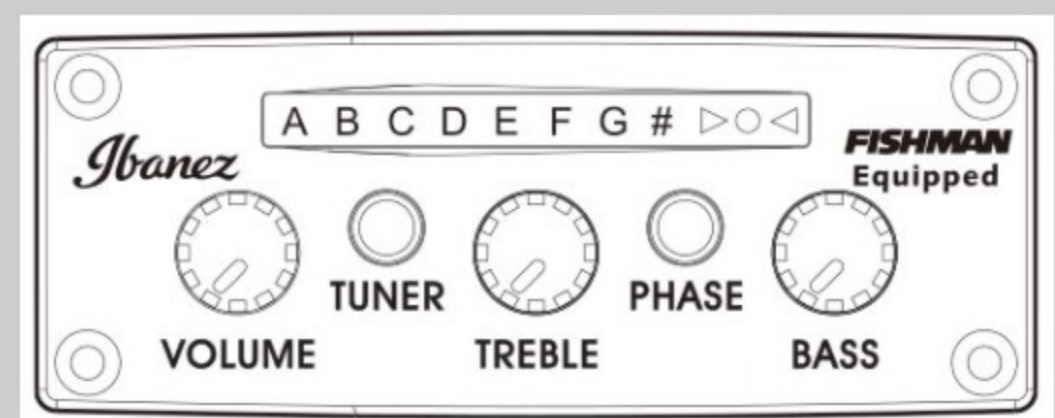

PREAMP

DESCRIPTION +

OTHER FEATURES

Recommended Case	AEG10C
Large fret