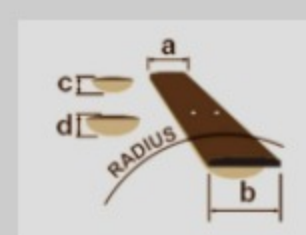

AEWC400

COLOR VARIATION :

TKS : Transparent Black Sunburst High Gloss

SHARE :  

SPEC

SPECS

body shape	AEWC specially designed comfort body
top	Flamed Maple top
back & sides	Flamed Maple back & Flamed Maple sides
neck	AEWC Asymmetric comfort / Nyatoh neck
fretboard	Walnut fretboard
bridge	Walnut AEWC original top loading bridge
inlay	Off-set white dot inlay
soundhole rosette	Abalone rosette
tuning machine	Chrome Die-cast tuners w/Black knobs
number of frets	20
strings	Ibanez IACS6C
string gauge	.012/.016/.024/.032/.042/.053
string space	11mm
factory tuning	1E,2B,3G,4D,5A,6E
pickup	Fishman® Sonicore
preamp	Ibanez AEQ-SP2 preamp w/Onboard tuner
output jack	Balanced XLR & 1/4" outputs

NECK DIMENSIONS

Scale :	634mm
a : Width	43mm at NUT
b : Width	55mm at 14F
c : Thickness	20mm at 1F
d : Thickness	21mm at 7F
Radius :	400mmR

DESCRIPTION +

BODY DIMENSIONS

a : Length	19 3/8"
b : Width	15 "
c : Max Depth	4 "