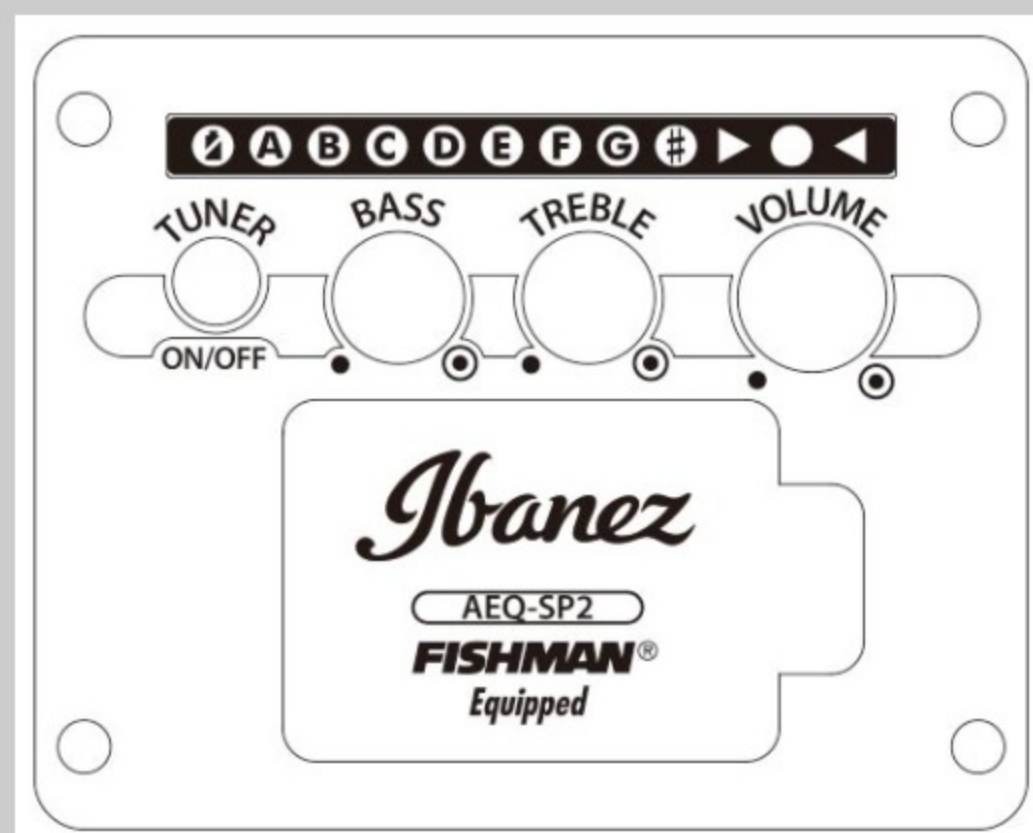

PREAMP

DESCRIPTION +

OTHER FEATURES

Recommended Bag ICB540-BK