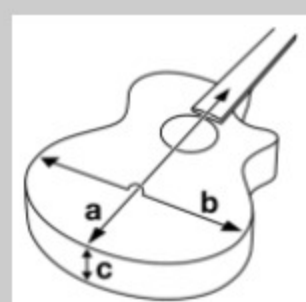

AEWC400

COLOR VARIATION :

TKS : Transparent Black Sunburst High Gloss

SHARE :  

SPEC

SPECS

body shape	AEWC specially designed comfort body
top	Flamed Maple top
back & sides	Flamed Maple back & Flamed Maple sides
neck	AEWC Asymmetric comfort / Nyatoh neck
fretboard	Walnut fretboard
bridge	Walnut AEWC original top loading bridge
inlay	Off-set white dot inlay
soundhole rosette	Abalone rosette
tuning machine	Chrome Die-cast tuners w/Black knobs
number of frets	20
strings	Ibanez IACS6C
string gauge	.012/.016/.024/.032/.042/.053
string space	11mm
factory tuning	1E,2B,3G,4D,5A,6E
pickup	Fishman® Sonicore
preamp	Ibanez AEQ-SP2 preamp w/Onboard tuner
output jack	Balanced XLR & 1/4" outputs

NECK DIMENSIONS

Scale :	634mm
a : Width	43mm at NUT
b : Width	55mm at 14F
c : Thickness	20mm at 1F
d : Thickness	21mm at 7F
Radius :	400mmR

DESCRIPTION +

BODY DIMENSIONS

a : Length	19 3/8"
b : Width	15 "
c : Max Depth	4 "