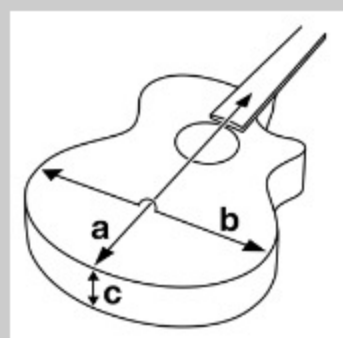

AEWC400

COLOR VARIATION :

TKS : Transparent Black Sunburst High Gloss

SHARE :  

SPEC

SPECS

body shape	AEWC specially designed comfort body
top	Flamed Maple top
back & sides	Flamed Maple back & Flamed Maple sides
neck	AEWC Asymmetric comfort / Nyatoh neck
fretboard	Walnut fretboard
bridge	Walnut AEWC original top loading bridge
inlay	Off-set white dot inlay
soundhole rosette	Abalone
tuning machine	Chrome Die-cast tuners w/Black knobs (18:1 gear ratio)
number of frets	20
strings	Ibanez IACS6C
string gauge	.012/.016/.024/.032/.042/.053
string space	11mm
factory tuning	1E,2B,3G,4D,5A,6E
pickup	Fishman® Sonicore
preamp	Ibanez AEQ-SP2 preamp w/Onboard tuner
output jack	Balanced XLR & 1/4" outputs
battery	9V x1

NECK DIMENSIONS

Scale :	634mm
a : Width	43mm at NUT
b : Width	55mm at 14F
c : Thickness	20mm at 1F
d : Thickness	21mm at 7F
Radius :	400mmR

DESCRIPTION +

BODY DIMENSIONS

a : Length	19 3/8"
b : Width	15"
c : Max Depth	4"