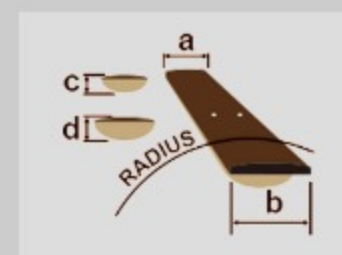

AEWC400

COLOR VARIATION :

TKS : Transparent Black Sunburst High Gloss

SHARE :  

SPEC

SPECS

body shape	AEWC specially designed comfort body
top	Flamed Maple top
back & sides	Flamed Maple back & Flamed Maple sides
neck	AEWC Asymmetric comfort / Nyatoh neck
fretboard	Walnut fretboard
bridge	Walnut AEWC original top loading bridge
inlay	Off-set white dot inlay
soundhole rosette	Abalone
tuning machine	Chrome Die-cast tuners w/Black knobs (18:1 gear ratio)
number of frets	20
strings	Ibanez IACS6C
string gauge	.012/.016/.024/.032/.042/.053
string space	11mm
factory tuning	1E,2B,3G,4D,5A,6E
pickup	Fishman® Sonicore
preamp	Ibanez AEQ-SP2 preamp w/Onboard tuner
output jack	Balanced XLR & 1/4" outputs
battery	9V x1

NECK DIMENSIONS

Scale :	634mm
a : Width	43mm at NUT
b : Width	55mm at 14F
c : Thickness	20mm at 1F
d : Thickness	21mm at 7F
Radius :	400mmR

DESCRIPTION +

BODY DIMENSIONS

a : Length	19 3/8"
b : Width	15"
c : Max Depth	4"