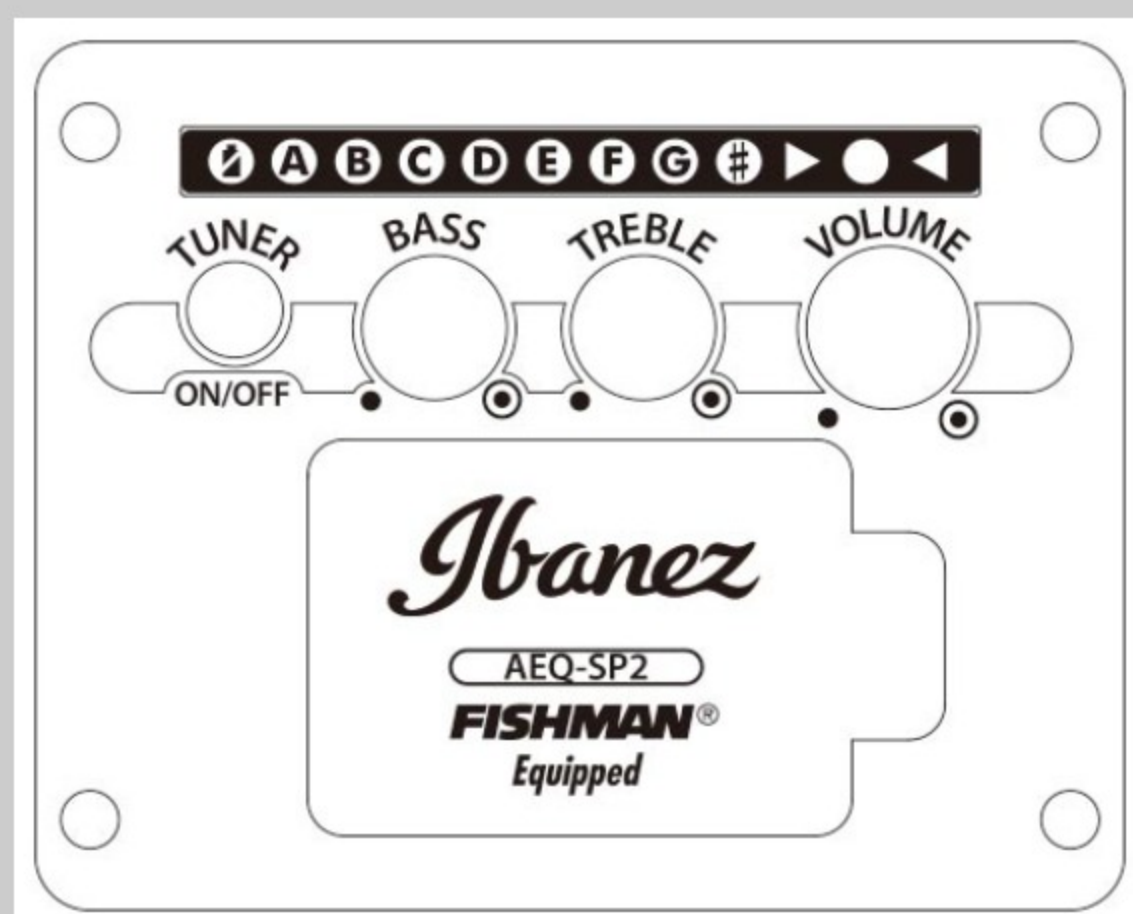

AEWC400

COLOR VARIATION :

TKS : Transparent Black Sunburst High Gloss

SHARE :  

SPEC

SPECS

body shape	AEWC specially designed comfort body
top	Flamed Maple top
back & sides	Flamed Maple back & Flamed Maple sides
neck	AEWC Asymmetric comfort / Nyatoh neck
fretboard	Walnut fretboard
bridge	Walnut AEWC original top loading bridge
inlay	Off-set white dot inlay
soundhole rosette	Abalone
tuning machine	Chrome Die-cast tuners w/Black knobs (18:1 gear ratio)
number of frets	20
strings	Ibanez IACS6C
string gauge	.012/.016/.024/.032/.042/.053
string space	11mm
factory tuning	1E,2B,3G,4D,5A,6E
pickup	Fishman® Sonicore
preamp	Ibanez AEQ-SP2 preamp w/Onboard tuner
output jack	Balanced XLR & 1/4" outputs
battery	9V x1

DESCRIPTION +

PREAMP

DESCRIPTION +

OTHER FEATURES

Recommended Bag	ICB540-BK
Large frets	
Forearm contour	