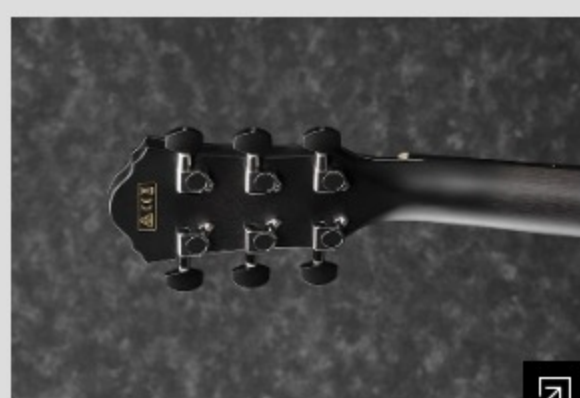

AEWC400

COLOR VARIATION :

TKS : Transparent Black Sunburst High Gloss

SHARE :  

SPEC

SPECS

body shape	AEWC specially designed comfort body
top	Flamed Maple top
back & sides	Flamed Maple back & Flamed Maple sides
neck	AEWC Asymmetric comfort / Nyatoh neck
fretboard	Walnut fretboard
bridge	Walnut AEWC original top loading bridge
inlay	Off-set white dot inlay
soundhole rosette	Abalone
tuning machine	Chrome Die-cast tuners w/Black knobs (18:1 gear ratio)
number of frets	20
strings	Ibanez IACS6C
string gauge	.012/.016/.024/.032/.042/.053
string space	11mm
factory tuning	1E,2B,3G,4D,5A,6E
pickup	Fishman® Sonicore
preamp	Ibanez AEQ-SP2 preamp w/Onboard tuner
output jack	Balanced XLR & 1/4" outputs
battery	9V x1

NECK DIMENSIONS

Scale :	634mm
a : Width	43mm at NUT
b : Width	55mm at 14F
c : Thickness	20mm at 1F
d : Thickness	21mm at 7F
Radius :	400mmR

DESCRIPTION +

BODY DIMENSIONS

a : Length	19 3/8"
b : Width	15"
c : Max Depth	4"

DESCRIPTION +

PREAMP

DESCRIPTION +

OTHER FEATURES

Recommended Bag	ICB540-BK
Large frets	
Forearm contour	