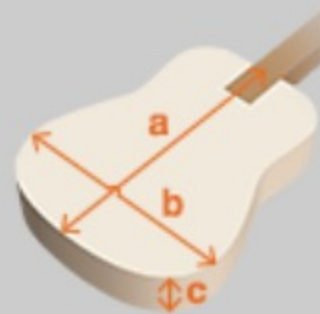

AEWC4012FM

TIB : Tiger Burst High Gloss

COLOR VARIATION :

SHARE : [f](#) [t](#)

SPEC

SPEC

body shape	AEWC body
bracing	X Bracing
top	Flamed Maple top
back & sides	Flamed Maple back & Flamed Maple sides
neck	Mahogany
fretboard	Rosewood
bridge	Rosewood
body binding	Black
top board purfling	Abalone
back strip inlay	Black
soundhole rosette	Abalone rosette
tuning machine	Chrome Die-cast tuners w/Black knobs
number of frets	20
bridge pins	Ibanez Advantage™ bridge pins
strings	Ibanez IACS12C coated strings
pickup	Fishman® Sonicore pickup
preamp	Ibanez AEQ-SP2 preamp w/Onboard tuner
output jack	Balanced XLR & 1/4" outputs
battery	9V Battery
finish top	Gloss
finish back and sides	Gloss
finish neck back	Satin

NECK DIMENSIONS

Scale :	634mm
a : Width	45mm at NUT
b : Width	57mm at 14F
c : Thickness	21mm at 1F
d : Thickness	22mm at 7F
Radius :	400mmR

BODY DIMENSIONS

a : Length	19 1/4"
b : Width	15 "
c : Max Depth	4 "