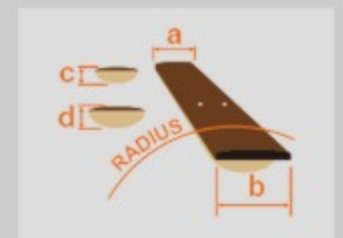

AEWC4012FM

TIB : Tiger Burst High Gloss

COLOR VARIATION :

SHARE : [f](#) [t](#)

SPEC

SPEC

body shape	AEWC body
bracing	X Bracing
top	Flamed Maple top
back & sides	Flamed Maple back & Flamed Maple sides
neck	Mahogany
fretboard	Rosewood
bridge	Rosewood
body binding	Black
top board purfling	Abalone
back strip inlay	Black
soundhole rosette	Abalone rosette
tuning machine	Chrome Die-cast tuners w/Black knobs
number of frets	20
bridge pins	Ibanez Advantage™ bridge pins
strings	Ibanez IACS12C coated strings
pickup	Fishman® Sonicore pickup
preamp	Ibanez AEQ-SP2 preamp w/Onboard tuner
output jack	Balanced XLR & 1/4" outputs
battery	9V Battery
finish top	Gloss
finish back and sides	Gloss
finish neck back	Satin

NECK DIMENSIONS

Scale :	634mm
a : Width	45mm at NUT
b : Width	57mm at 14F
c : Thickness	21mm at 1F
d : Thickness	22mm at 7F
Radius :	400mmR

BODY DIMENSIONS

a : Length	19 1/4"
b : Width	15 "
c : Max Depth	4 "