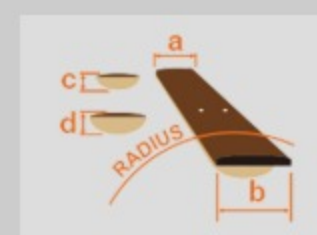

### SPEC

|                    |   |
|--------------------|---|
| body shape         | AEWC body   |
| top                | Flamed Maple top  |
| back & sides       | Flamed Maple back & Flamed Maple sides                      |
| neck               | AEWC / Nyatoh neck  |
| fretboard          | Walnut fretboard  |
| bridge             | Walnut  |
| top board purfling | Abalone purfling  |
| inlay              | Special inlay   |
| soundhole rosette  | Abalone   |
| tuning machine     | Chrome Die-cast tuners w/Black knobs                        |
| nut material       | Plastic   |
| number of frets    | 20  |
| saddle material    | Plastic   |
| bridge pins        | Ibanez Advantage™   |
| strings            | Ibanez IACS12C  |
| string gauge       | .010/.010/.014/.014/.023/.008/.030/.012/.039/.018/.047/.027 |
| string space       | 11mm  |
| factory tuning     | 1E,2B,3G,4D,5A,6E   |
| pickup             | Fishman® Sonicore   |
| preamp             | Ibanez AEQ-SP2 preamp w/Onboard tuner                       |
| output jack        | Balanced XLR & 1/4" outputs                                 |

### BODY DIMENSIONS

|               |         |
|---------------|---------|
| a : Length    | 19 1/4" |
| b : Width     | 15 "    |
| c : Max Depth | 4 "     |