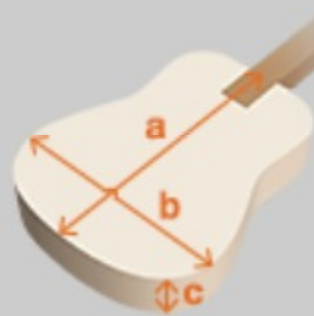

## SPEC

### SPEC

|                    |   |
|--------------------|---|
| body shape         | AEWC body   |
| top                | Flamed Maple top  |
| back & sides       | Flamed Maple back & Flamed Maple sides                      |
| neck               | AEWC / Nyatoh neck  |
| fretboard          | Walnut fretboard  |
| bridge             | Walnut  |
| top board purfling | Abalone purfling  |
| inlay              | Special inlay   |
| soundhole rosette  | Abalone   |
| tuning machine     | Chrome Die-cast tuners w/Black knobs                        |
| nut material       | Plastic   |
| number of frets    | 20  |
| saddle material    | Plastic   |
| bridge pins        | Ibanez Advantage™   |
| strings            | Ibanez IACS12C  |
| string gauge       | .010/.010/.014/.014/.023/.008/.030/.012/.039/.018/.047/.027 |
| string space       | 11mm  |
| factory tuning     | 1E,2B,3G,4D,5A,6E   |
| pickup             | Fishman® Sonicore   |
| preamp             | Ibanez AEQ-SP2 preamp w/Onboard tuner                       |
| output jack        | Balanced XLR & 1/4" outputs                                 |

### NECK DIMENSIONS

|               |             |
|---------------|-------------|
| Scale :       | 634mm       |
| a : Width     | 45mm at NUT |
| b : Width     | 57mm at 14F |
| c : Thickness | 21mm at 1F  |
| d : Thickness | 22mm at 7F  |
| Radius :      | 400mmR      |

### BODY DIMENSIONS

|               |         |
|---------------|---------|
| a : Length    | 19 1/4" |
| b : Width     | 15 "    |
| c : Max Depth | 4 "     |