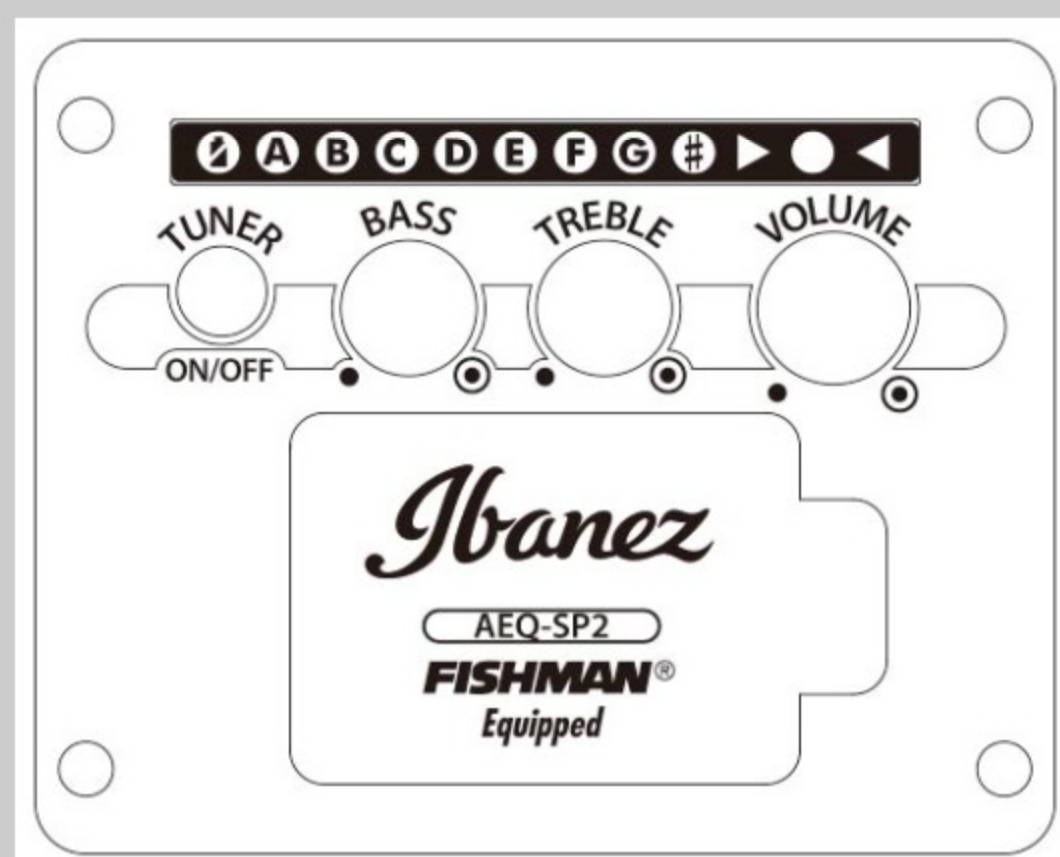

PREAMP

OTHERS

Recommended Case	AC100C