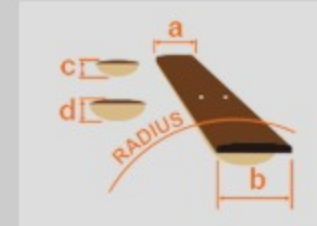

ALT30

IBB : Indigo Blue Burst High Gloss

COLOR VARIATION :

SHARE : [f](#) [t](#)

SPEC

SPEC

body shape	Altstar body
top	Spruce top
back & sides	Sapele back & Sapele sides
neck	Altstar / Maple neck
fretboard	Laurel fretboard
bridge	Laurel bridge
inlay	Altstar specially designed
soundhole rosette	-
tuning machine	Chrome Die-cast tuners
nut material	Plastic
number of frets	22
saddle material	Plastic
bridge pins	Ibanez Advantage™
strings	Ibanez IACS61C
string gauge	.010/.014/.023/.030/.039/.047
string space	10.5mm
factory tuning	1E,2B,3G,4D,5A,6E
pickup	Ibanez Undersaddle
preamp	Ibanez AEQ2UT preamp w/Onboard tuner
output jack	1/4" output

NECK DIMENSIONS

Scale :	648mm
a : Width	43mm at NUT
b : Width	55mm at 16F
c : Thickness	20mm at 1F
d : Thickness	21mm at 7F
Radius :	400mmR

BODY DIMENSIONS

a : Length	18 1/8"
b : Width	14 1/2"
c : Max Depth	4 3/8"