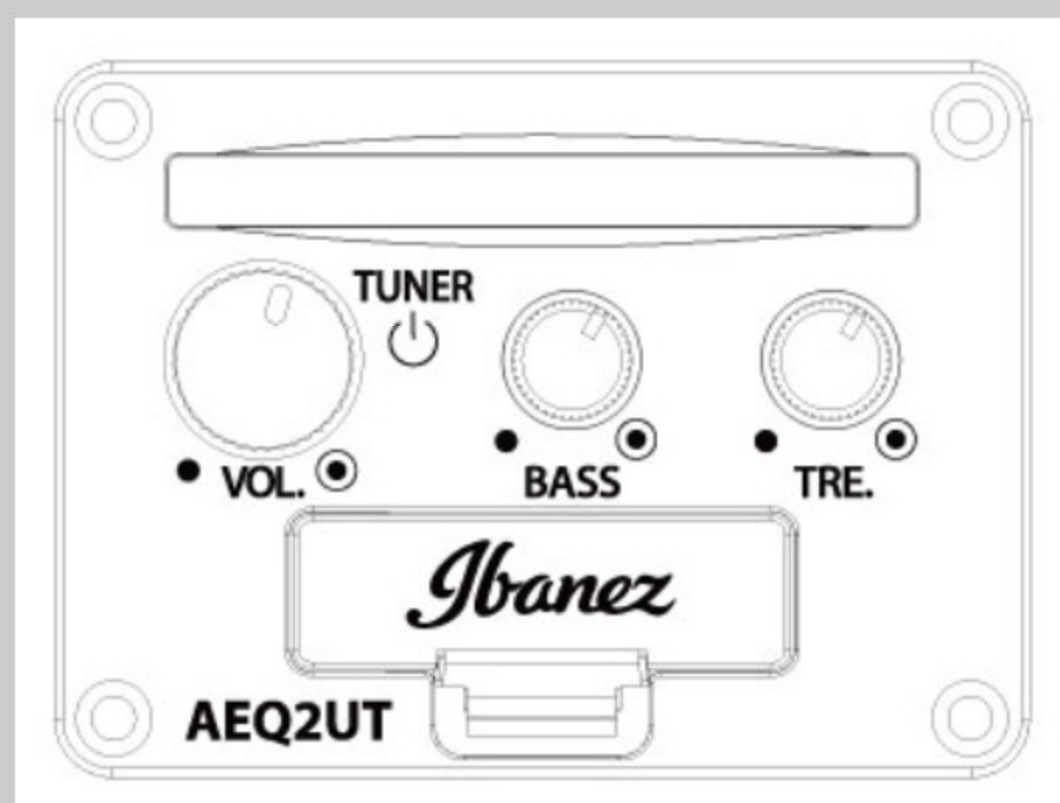

PREAMP

OTHERS

Recommended Case	GA50C