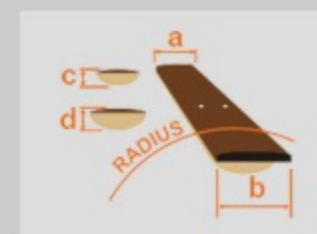

ALT30

IBB : Indigo Blue Burst High Gloss

COLOR VARIATION :

SHARE :  

SPEC

SPEC

body shape	Altstar body
top	Spruce top
back & sides	Sapele back & Sapele sides
neck	Altstar / Maple neck
fretboard	Walnut fretboard
bridge	Walnut
inlay	Altstar specially designed inlay
tuning machine	Chrome Die-cast tuners
nut material	Plastic
number of frets	22
saddle material	Plastic
bridge pins	Ibanez Advantage™
strings	Ibanez IACS61C
string gauge	.010/.014/.023/.030/.039/.047
string space	10.5mm
factory tuning	1E,2B,3G,4D,5A,6E
pickup	Ibanez Undersaddle
preamp	Ibanez AEQ2UT preamp w/Onboard tuner
output jack	1/4" output

NECK DIMENSIONS

Scale :	648mm
a : Width	43mm at NUT
b : Width	55mm at 16F
c : Thickness	20mm at 1F
d : Thickness	21mm at 7F
Radius :	400mmR

BODY DIMENSIONS

a : Length	18 1/8"
b : Width	14 1/2"
c : Max Depth	4 3/8"