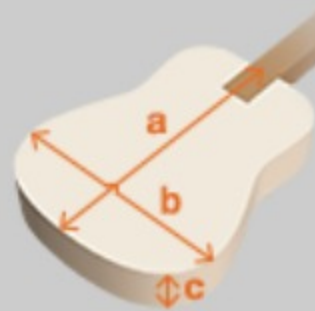

ALT30

IBB : Indigo Blue Burst High Gloss

COLOR VARIATION :

SHARE :  

SPEC

SPEC

body shape	Altstar body
top	Spruce top
back & sides	Sapele back & Sapele sides
neck	Altstar / Maple neck
fretboard	Walnut fretboard
bridge	Walnut
inlay	Altstar specially designed inlay
tuning machine	Chrome Die-cast tuners
nut material	Plastic
number of frets	22
saddle material	Plastic
bridge pins	Ibanez Advantage™
strings	Ibanez IACS61C
string gauge	.010/.014/.023/.030/.039/.047
string space	10.5mm
factory tuning	1E,2B,3G,4D,5A,6E
pickup	Ibanez Undersaddle
preamp	Ibanez AEQ2UT preamp w/Onboard tuner
output jack	1/4" output

NECK DIMENSIONS

Scale :	648mm
a : Width	43mm at NUT
b : Width	55mm at 16F
c : Thickness	20mm at 1F
d : Thickness	21mm at 7F
Radius :	400mmR

BODY DIMENSIONS

a : Length	18 1/8"
b : Width	14 1/2"
c : Max Depth	4 3/8"