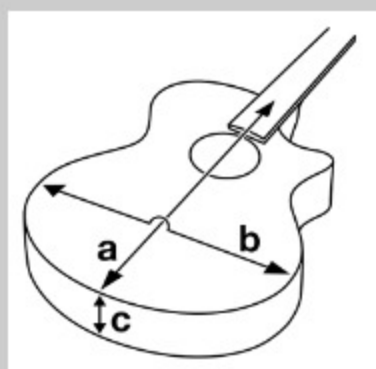

### SPECS

body shape	Altstar body
top	Spruce top
back & sides	Sapele back & Sapele sides
neck	Comfort Grip / Maple neck
fretboard	Walnut fretboard
bridge	Walnut
inlay	Altstar specially designed inlay
tuning machine	Chrome Die-cast tuners (18:1 gear ratio)
number of frets	22
bridge pins	Ibanez Advantage™
strings	Ibanez IACS61C
string gauge	.010/.014/.023/.030/.039/.047
string space	10.5mm
factory tuning	1E,2B,3G,4D,5A,6E
pickup	Ibanez Undersaddle
preamp	Ibanez AEQ2UT preamp w/Onboard tuner
output jack	1/4" output

### NECK DIMENSIONS

Scale :	648mm
a : Width	43mm at NUT
b : Width	55mm at 16F
c : Thickness	20mm at 1F
d : Thickness	21mm at 7F
Radius :	400mmR

DESCRIPTION +

### BODY DIMENSIONS

a : Length	18 1/8"
b : Width	14 1/2"
c : Max Depth	4 3/8"

DESCRIPTION +