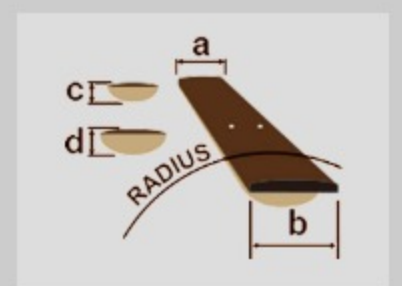

# ALT30

COLOR VARIATION :

NBM : Night Blue Metallic

SHARE :  

### SPECS

body shape	Altstar body
top	Spruce top
back & sides	Sapele back & Sapele sides
neck	Comfort Grip / Maple neck
fretboard	Walnut fretboard
bridge	Walnut
inlay	Altstar specially designed inlay
tuning machine	Chrome Die-cast tuners (18:1 gear ratio)
number of frets	22
bridge pins	Ibanez Advantage™
strings	Ibanez IACS61C
string gauge	.010/.014/.023/.030/.039/.047
string space	10.5mm
factory tuning	1E,2B,3G,4D,5A,6E
pickup	Ibanez Undersaddle
preamp	Ibanez AEQ2UT preamp w/Onboard tuner
output jack	1/4" output

### NECK DIMENSIONS

Scale :	648mm
a : Width	43mm at NUT
b : Width	55mm at 16F
c : Thickness	20mm at 1F
d : Thickness	21mm at 7F
Radius :	400mmR

DESCRIPTION +

### BODY DIMENSIONS

a : Length	18 1/8"
b : Width	14 1/2"
c : Max Depth	4 3/8"

DESCRIPTION +