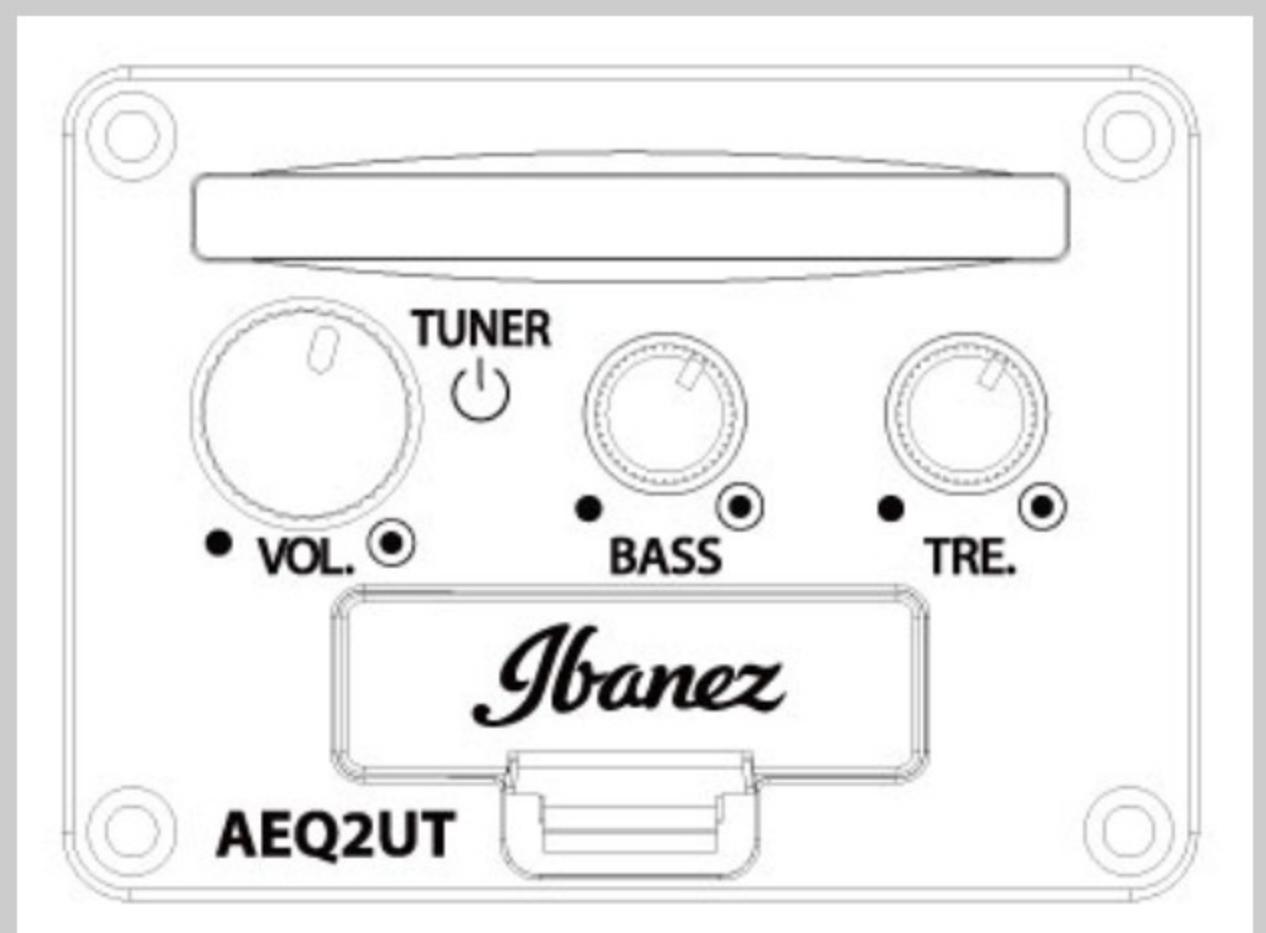

PREAMP

DESCRIPTION +

OTHER FEATURES

Recommended Case	GA50C
16th fret joint	
Large frets