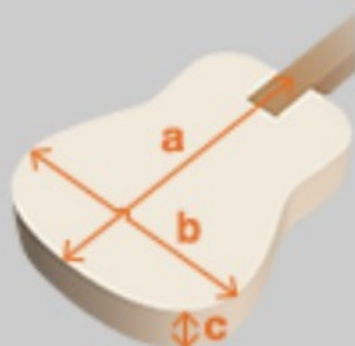

### SPECS

body shape	Altstar body
top	Flamed Maple top
back & sides	Sapele back & Sapele sides
neck	Altstar / Maple neck
fretboard	Walnut fretboard
bridge	Walnut bridge
inlay	Altstar specially designed inlay
tuning machine	Chrome Die-cast tuners
nut material	Plastic
number of frets	22
saddle material	Plastic
bridge pins	Ibanez Advantage™
strings	Ibanez IACS61C
string gauge	.010/.014/.023/.030/.039/.047
string space	10.5mm
factory tuning	1E,2B,3G,4D,5A,6E
pickup	Ibanez Undersaddle
preamp	Ibanez AEQ-2UT preamp w/Onboard tuner
output jack	1/4" output

### NECK DIMENSIONS

Scale :	648mm
a : Width	43mm at NUT
b : Width	55mm at 16F
c : Thickness	20mm at 1F
d : Thickness	21mm at 7F
Radius :	400mmR

DESCRIPTION +

### BODY DIMENSIONS

a : Length	18 1/8"
b : Width	14 5/8"
c : Max Depth	4 3/8"

DESCRIPTION +