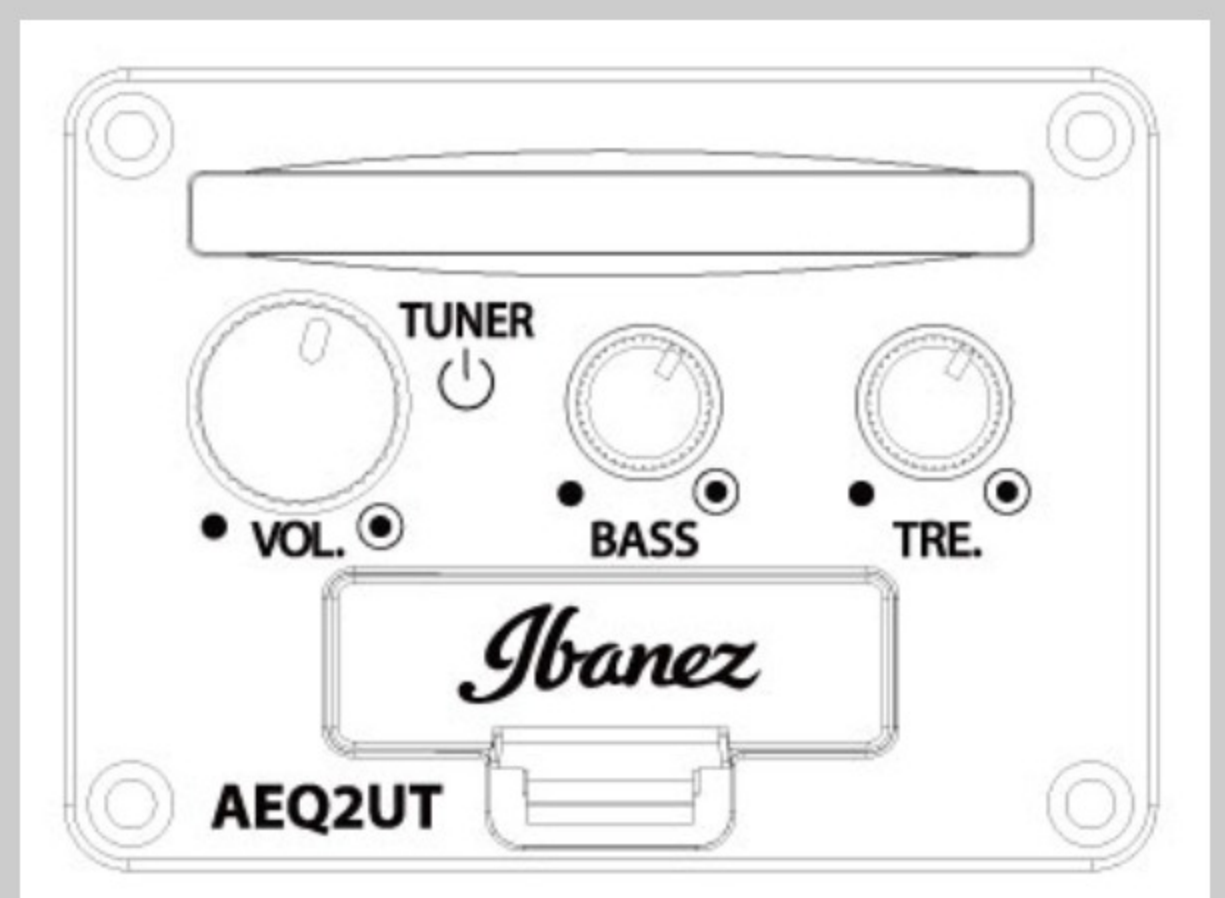

ALT30FM

COLOR VARIATION :

RDB : Red Doom Burst High Gloss

SHARE :

SPEC

SPECS

body shape	Altstar body
top	Flamed Maple top
back & sides	Sapele back & Sapele sides
neck	Altstar / Maple neck
fretboard	Walnut fretboard
bridge	Walnut bridge
inlay	Altstar specially designed inlay
tuning machine	Chrome Die-cast tuners
nut material	Plastic
number of frets	22
saddle material	Plastic
bridge pins	Ibanez Advantage™
strings	Ibanez IACS61C
string gauge	.010/.014/.023/.030/.039/.047
string space	10.5mm
factory tuning	1E,2B,3G,4D,5A,6E
pickup	Ibanez Undersaddle
preamp	Ibanez AEQ-2UT preamp w/Onboard tuner
output jack	1/4" output

NECK DIMENSIONS

Scale :	648mm
a : Width	43mm at NUT
b : Width	55mm at 16F
c : Thickness	20mm at 1F
d : Thickness	21mm at 7F
Radius :	400mmR

DESCRIPTION +

BODY DIMENSIONS

a : Length	18 1/8"
b : Width	14 5/8"
c : Max Depth	4 3/8"

DESCRIPTION +

PREAMP

DESCRIPTION +