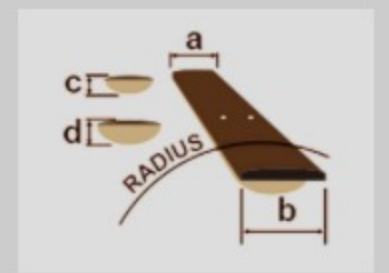

# ALT30FM

COLOR VARIATION :

RDB : Red Doom Burst High Gloss

SHARE :  

### SPECS

body shape	Altstar body
top	Flamed Maple top
back & sides	Sapele back & Sapele sides
neck	Altstar / Maple neck
fretboard	Walnut fretboard
bridge	Walnut bridge
inlay	Altstar specially designed inlay
tuning machine	Chrome Die-cast tuners
nut material	Plastic
number of frets	22
saddle material	Plastic
bridge pins	Ibanez Advantage™
strings	Ibanez IACS61C
string gauge	.010/.014/.023/.030/.039/.047
string space	10.5mm
factory tuning	1E,2B,3G,4D,5A,6E
pickup	Ibanez Undersaddle
preamp	Ibanez AEQ-2UT preamp w/Onboard tuner
output jack	1/4" output

### NECK DIMENSIONS

Scale :	648mm
a : Width	43mm at NUT
b : Width	55mm at 16F
c : Thickness	20mm at 1F
d : Thickness	21mm at 7F
Radius :	400mmR

DESCRIPTION +

### BODY DIMENSIONS

a : Length	18 1/8"
b : Width	14 5/8"
c : Max Depth	4 3/8"

DESCRIPTION +