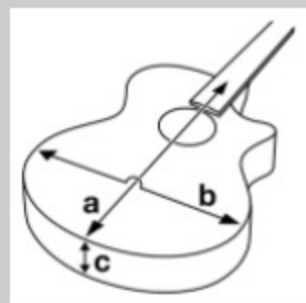

ALT30FM

COLOR VARIATION :

RDB : Red Doom Burst High Gloss

SHARE :  

SPEC

SPECS

body shape	Altstar body
top	Flamed Maple top
back & sides	Sapele back & Sapele sides
neck	Comfort Grip / Maple neck
fretboard	Walnut fretboard
bridge	Walnut bridge
inlay	Altstar specially designed inlay
tuning machine	Chrome Die-cast tuners (18:1 gear ratio)
number of frets	22
bridge pins	Ibanez Advantage™
strings	Ibanez IACS61C
string gauge	.010/.014/.023/.030/.039/.047
string space	10.5mm
factory tuning	1E,2B,3G,4D,5A,6E
pickup	Ibanez Undersaddle
preamp	Ibanez AEQ-2UT preamp w/Onboard tuner
output jack	1/4" output

NECK DIMENSIONS

Scale :	648mm
a : Width	43mm at NUT
b : Width	55mm at 16F
c : Thickness	20mm at 1F
d : Thickness	21mm at 7F
Radius :	400mmR

DESCRIPTION +

BODY DIMENSIONS

a : Length	18 1/8"
b : Width	14 5/8"
c : Max Depth	4 3/8"

DESCRIPTION +

PREAMP

DESCRIPTION +

OTHER FEATURES

Recommended Case	GA50C
16th fret joint	
Large fret	