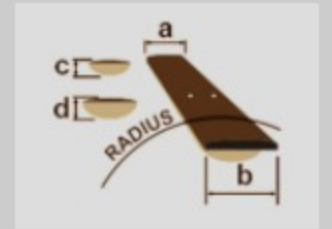

ALT30FM

COLOR VARIATION :

RDB : Red Doom Burst High Gloss

SHARE :  

SPEC

SPECS

body shape	Altstar body
top	Flamed Maple top
back & sides	Sapele back & Sapele sides
neck	Comfort Grip / Maple neck
fretboard	Walnut fretboard
bridge	Walnut bridge
inlay	Altstar specially designed inlay
tuning machine	Chrome Die-cast tuners (18:1 gear ratio)
number of frets	22
bridge pins	Ibanez Advantage™
strings	Ibanez IACS61C
string gauge	.010/.014/.023/.030/.039/.047
string space	10.5mm
factory tuning	1E,2B,3G,4D,5A,6E
pickup	Ibanez Undersaddle
preamp	Ibanez AEQ-2UT preamp w/Onboard tuner
output jack	1/4" output

NECK DIMENSIONS

Scale :	648mm
a : Width	43mm at NUT
b : Width	55mm at 16F
c : Thickness	20mm at 1F
d : Thickness	21mm at 7F
Radius :	400mmR

DESCRIPTION +

BODY DIMENSIONS

a : Length	18 1/8"
b : Width	14 5/8"
c : Max Depth	4 3/8"

DESCRIPTION +

PREAMP

DESCRIPTION +

OTHER FEATURES

Recommended Case	GA50C
16th fret joint	
Large fret	