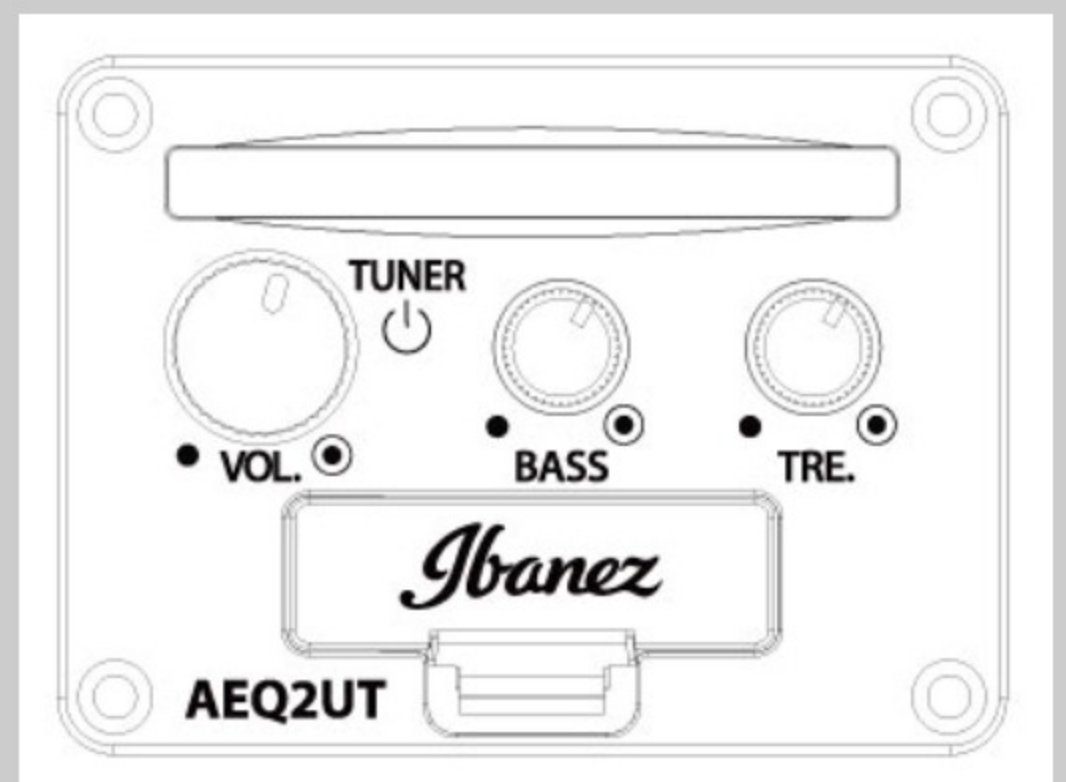

ALT30FM

COLOR VARIATION :

RDB : Red Doom Burst High Gloss

SHARE :  

SPEC

SPECS

body shape	Altstar body
top	Flamed Maple top
back & sides	Sapele back & Sapele sides
neck	Comfort Grip / Maple neck
fretboard	Walnut fretboard
bridge	Walnut bridge
inlay	Altstar specially designed inlay
tuning machine	Chrome Die-cast tuners (18:1 gear ratio)
number of frets	22
bridge pins	Ibanez Advantage™
strings	Ibanez IACS61C
string gauge	.010/.014/.023/.030/.039/.047
string space	10.5mm
factory tuning	1E,2B,3G,4D,5A,6E
pickup	Ibanez Undersaddle
preamp	Ibanez AEQ-2UT preamp w/Onboard tuner
output jack	1/4" output

NECK DIMENSIONS

Scale :	648mm
a : Width	43mm at NUT
b : Width	55mm at 16F
c : Thickness	20mm at 1F
d : Thickness	21mm at 7F
Radius :	400mmR

DESCRIPTION +

BODY DIMENSIONS

a : Length	18 1/8"
b : Width	14 5/8"
c : Max Depth	4 3/8"

DESCRIPTION +

PREAMP

DESCRIPTION +

OTHER FEATURES

Recommended Case	GA50C
16th fret joint	
Large fret	