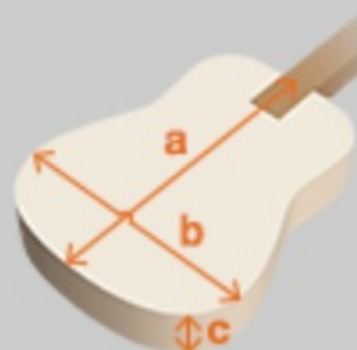

AN419E

COLOR VARIATION :

OAW : Open Pore Antique White

¥ 84,700 (本体価格 ¥ 77,000)

SHARE :  

SPEC

SPEC

body shape	Parlor body
bracing	X Bracing
top	Solid Sitka Spruce top
back & sides	Flamed Maple back & Flamed Maple sides
neck	Maple
fretboard	Maple
bridge	Maple
tuning machine	Chrome Open Gear tuners
nut material	Bone
saddle material	Compensated Bone saddle
bridge pins	Ibanez Advantage™ bridge pins
strings	D'Addario® EXP 16 string (.012-.053 Gauge)
pickup	Ibanez T-bar undersaddle pickup
preamp	Ibanez Custom Electronics
output jack	1/4" output
battery	2032 size Coin Lithium Battery (3V) *2

NECK DIMENSIONS

Scale :	634mm
a : Width	43mm at NUT
b : Width	55mm at 14F
c : Thickness	21mm at 1F
d : Thickness	22mm at 7F
Radius :	400mmR

DESCRIPTION +

BODY DIMENSIONS

a : Length	19"
b : Width	14"
c : Max Depth	4 1/4"

DESCRIPTION +

PREAMP

DESCRIPTION +