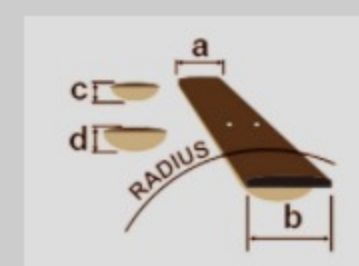

AN419E

COLOR VARIATION :

OAW : Open Pore Antique White

¥ 84,700 (本体価格 ¥ 77,000)

SHARE :  

SPEC

SPEC

body shape	Parlor body
bracing	X Bracing
top	Solid Sitka Spruce top
back & sides	Flamed Maple back & Flamed Maple sides
neck	Maple
fretboard	Maple
bridge	Maple
tuning machine	Chrome Open Gear tuners
nut material	Bone
saddle material	Compensated Bone saddle
bridge pins	Ibanez Advantage™ bridge pins
strings	D'Addario® EXP 16 string (.012-.053 Gauge)
pickup	Ibanez T-bar undersaddle pickup
preamp	Ibanez Custom Electronics
output jack	1/4" output
battery	2032 size Coin Lithium Battery (3V) *2

NECK DIMENSIONS

Scale :	634mm
a : Width	43mm at NUT
b : Width	55mm at 14F
c : Thickness	21mm at 1F
d : Thickness	22mm at 7F
Radius :	400mmR

DESCRIPTION +

BODY DIMENSIONS

a : Length	19"
b : Width	14"
c : Max Depth	4 1/4"