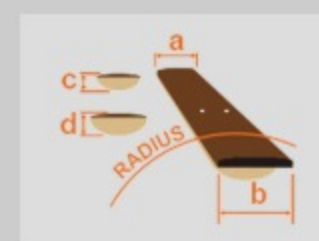

AFP : Antique Flamingo Pink

COLOR VARIATION :

SHARE :  

SPEC

SPEC

body shape	Grand concert body
bracing	Thermo Aged™ Spruce X bracing
top	Thermo Aged™ Solid Okoume top
back & sides	Okoume back & Okoume sides
neck	Soft-V shape / Nyatoh neck
fretboard	Ovangkol fretboard
bridge	Ovangkol bridge
top board purfling	Herringbone purfling
inlay	Gold Mother of Pearl dot
soundhole rosette	Wooden multi
tuning machine	Antique Chrome tuners w/Oval knobs
nut material	Unbleached Oil-impregnated Bone
number of frets	20
saddle material	Unbleached Oil-impregnated Bone
bridge pins	Ibanez Advantage™
strings	D'Addario® EXP16
string gauge	.012/.016/.024/.032/.042/.053
string space	11mm
factory tuning	1E,2B,3G,4D,5A,6E

NECK DIMENSIONS

Scale :	634mm
a : Width	45mm at NUT
b : Width	56mm at 14F
c : Thickness	21.5mm at 1F
d : Thickness	22.5mm at 7F
Radius :	400mmR

BODY DIMENSIONS

a : Length	19 1/4"
b : Width	15 1/4"
c : Max Depth	4 1/4"