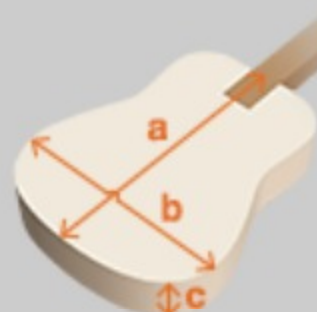

AFP : Antique Flamingo Pink

COLOR VARIATION :

SHARE :  

SPEC

SPEC

body shape	Grand concert body
bracing	Thermo Aged™ Spruce X bracing
top	Thermo Aged™ Solid Okoume top
back & sides	Okoume back & Okoume sides
neck	Soft-V shape / Nyatoh neck
fretboard	Ovangkol fretboard
bridge	Ovangkol bridge
top board purfling	Herringbone purfling
inlay	Gold Mother of Pearl dot
soundhole rosette	Wooden multi
tuning machine	Antique Chrome tuners w/Oval knobs
nut material	Unbleached Oil-impregnated Bone
number of frets	20
saddle material	Unbleached Oil-impregnated Bone
bridge pins	Ibanez Advantage™
strings	D'Addario® EXP16
string gauge	.012/.016/.024/.032/.042/.053
string space	11mm
factory tuning	1E,2B,3G,4D,5A,6E

NECK DIMENSIONS

Scale :	634mm
a : Width	45mm at NUT
b : Width	56mm at 14F
c : Thickness	21.5mm at 1F
d : Thickness	22.5mm at 7F
Radius :	400mmR

BODY DIMENSIONS

a : Length	19 1/4"
b : Width	15 1/4"
c : Max Depth	4 1/4"