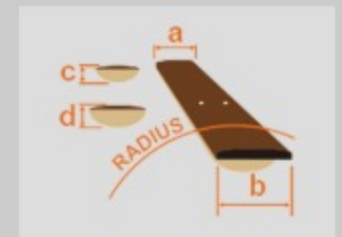

OPN : Open Pore Natural

COLOR VARIATION :

SHARE : [f](#) [t](#)

SPEC

SPEC

body shape	Grand Concert body
bracing	Thermo Aged™ Spruce X Bracing
top	Thermo Aged™ Solid Mahogany top
back & sides	Mahogany back & Mahogany sides
neck	Mahogany Soft-V shape neck
fretboard	Ovangkol
bridge	Ovangkol
body binding	Tortoiseshell
tuning machine	Chrome Open Gear tuners w/Butterbean knobs (18:1 gear ratio)
nut material	Bone
number of frets	20
saddle material	Compensated Bone saddle
bridge pins	Ibanez Advantage™ bridge pins
strings	D'Addario® EXP™ strings
finish top	Open Pore
finish back and sides	Open Pore
finish neck back	Open Pore

NECK DIMENSIONS

Scale :	634mm
a : Width	45mm at NUT
b : Width	56mm at 14F
c : Thickness	21.5mm at 1F
d : Thickness	22.5mm at 7F
Radius :	400mmR

BODY DIMENSIONS

a : Length	19 1/2"
b : Width	15 1/4"
c : Max Depth	4 1/4"