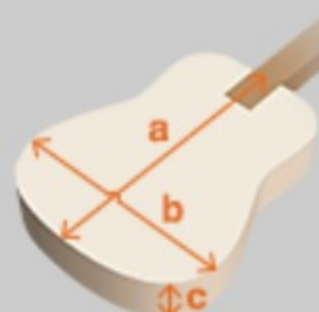

OPN : Open Pore Natural

COLOR VARIATION :

SHARE : [f](#) [t](#)

SPEC

SPEC

body shape	Grand Concert body
bracing	Thermo Aged™ Spruce X Bracing
top	Thermo Aged™ Solid Mahogany top
back & sides	Mahogany back & Mahogany sides
neck	Mahogany Soft-V shape neck
fretboard	Ovangkol
bridge	Ovangkol
body binding	Tortoiseshell
tuning machine	Chrome Open Gear tuners w/Butterbean knobs (18:1 gear ratio)
nut material	Bone
number of frets	20
saddle material	Compensated Bone saddle
bridge pins	Ibanez Advantage™ bridge pins
strings	D'Addario® EXP™ strings
finish top	Open Pore
finish back and sides	Open Pore
finish neck back	Open Pore

NECK DIMENSIONS

Scale :	634mm
a : Width	45mm at NUT
b : Width	56mm at 14F
c : Thickness	21.5mm at 1F
d : Thickness	22.5mm at 7F
Radius :	400mmR

BODY DIMENSIONS

a : Length	19 1/2"
b : Width	15 1/4"
c : Max Depth	4 1/4"