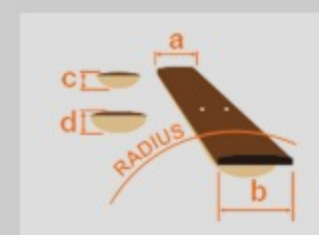

AVCB9CE

NT : Natural High Gloss

COLOR VARIATION :

SHARE : [f](#) [t](#)

SPEC

SPEC

body shape	Cutaway Grand Concert body
bracing	Thermo Aged™ Spruce X Bracing
top	Thermo Aged™ Solid Sitka Spruce top
back & sides	Mahogany back & Mahogany sides
neck	Mahogany
fretboard	Ovangkol
bridge	Ovangkol
body binding	Tortoiseshell
back strip inlay	Black
inlay	Maple dot fretboard inlay
tuning machine	Chrome Die-cast tuners
nut material	Bone
number of frets	22
saddle material	Compensated Bone saddle
strings	D'Addario® EXP™ strings
pickup	Fishman® Sonicore pickup
preamp	Ibanez AEQ-SP2 preamp w/Onboard tuner
output jack	Balanced XLR & 1/4" outputs
battery	9V Battery
finish top	Open Pore
finish back and sides	Open Pore
finish neck back	Open Pore

NECK DIMENSIONS

Scale :	812.8mm
a : Width	43mm at NUT
b : Width	58mm at 14F
c : Thickness	22mm at 1F
d : Thickness	23mm at 7F
Radius :	400mmR

BODY DIMENSIONS

a : Length	19 1/2"
b : Width	15 1/4"
c : Max Depth	4 1/4"