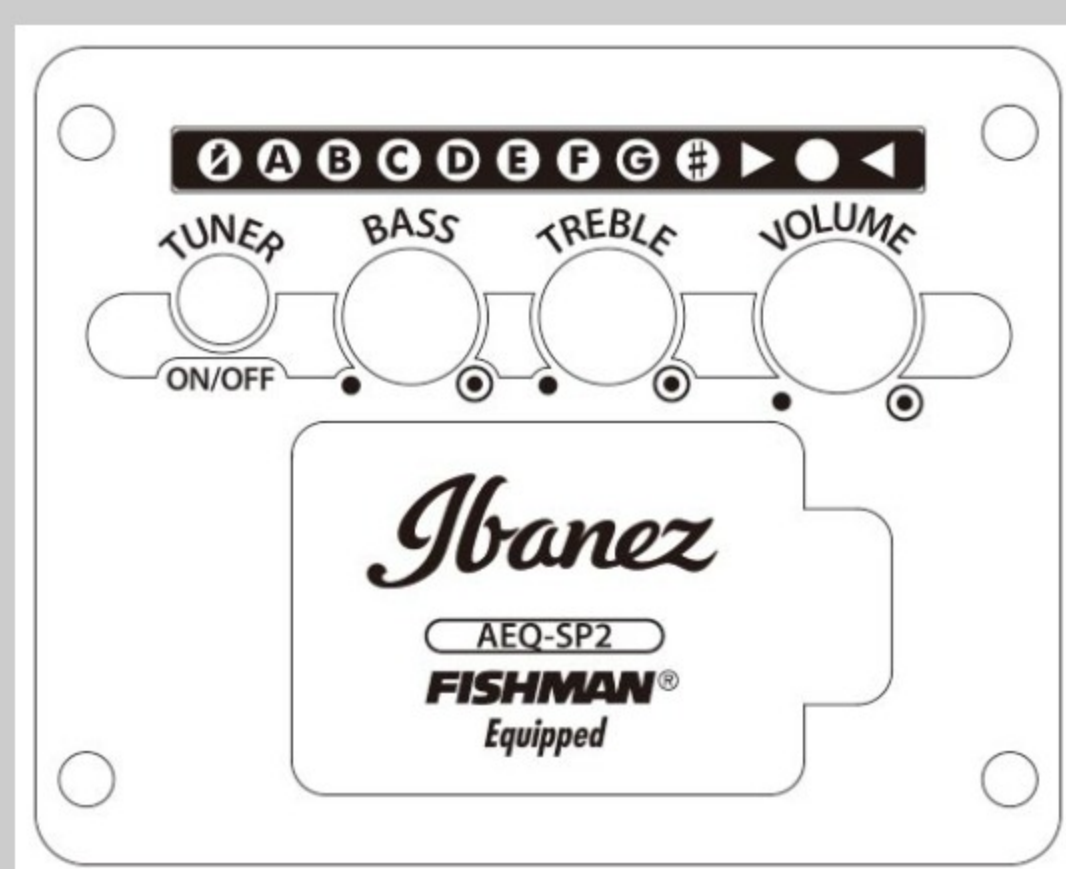

PREAMP

OTHERS

Dovetail Neck Joint