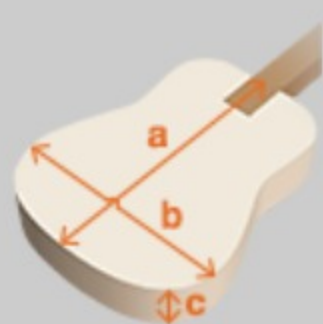

AVCB9CE

NT : Natural High Gloss

COLOR VARIATION :

SHARE : [f](#) [t](#)

SPEC

SPEC

body shape	Cutaway Grand Concert body
bracing	Thermo Aged™ Spruce X Bracing
top	Thermo Aged™ Solid Sitka Spruce top
back & sides	Mahogany back & Mahogany sides
neck	Mahogany
fretboard	Ovangkol
bridge	Ovangkol
body binding	Tortoiseshell
back strip inlay	Black
inlay	Maple dot fretboard inlay
tuning machine	Chrome Die-cast tuners
nut material	Bone
number of frets	22
saddle material	Compensated Bone saddle
strings	D'Addario® EXP™ strings
pickup	Fishman® Sonicore pickup
preamp	Ibanez AEQ-SP2 preamp w/Onboard tuner
output jack	Balanced XLR & 1/4" outputs
battery	9V Battery
finish top	Open Pore
finish back and sides	Open Pore
finish neck back	Open Pore

NECK DIMENSIONS

Scale :	812.8mm
a : Width	43mm at NUT
b : Width	58mm at 14F
c : Thickness	22mm at 1F
d : Thickness	23mm at 7F
Radius :	400mmR

BODY DIMENSIONS

a : Length	19 1/2"
b : Width	15 1/4"
c : Max Depth	4 1/4"