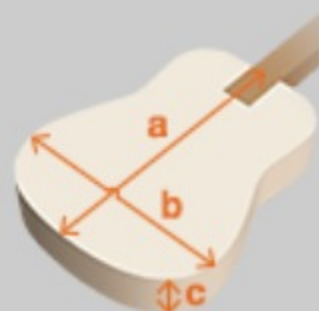

BVS : Brown Violin Sunburst

COLOR VARIATION :

SHARE : [f](#) [t](#)

SPEC

SPEC

body shape	Dreadnought body
bracing	Thermo Aged™ Spruce X Bracing
top	Thermo Aged™ Solid Sitka Spruce top
back & sides	Thermo Aged™ Solid Mahogany back & Mahogany sides
neck	Mahogany Soft-V shape neck
fretboard	Cultured Maple
bridge	Cultured Maple
body binding	Grained Ivoroid
top board purfling	Herringbone
inlay	Gold Mother of Pearl dot fretboard inlay
tuning machine	Grover® Chrome Open Gear tuners w/Butterbean knobs (18:1 gear ratio)
nut material	Bone
number of frets	20
saddle material	Compensated Bone saddle
bridge pins	Ibanez Advantage™ bridge pins
strings	D'Addario® EXP™ strings
finish top	Gloss
finish back and sides	Gloss
finish neck back	Satin

NECK DIMENSIONS

Scale :	651mm
a : Width	43mm at NUT
b : Width	55mm at 14F
c : Thickness	21.5mm at 1F
d : Thickness	22.5mm at 7F
Radius :	400mmR

BODY DIMENSIONS

a : Length	20 "
b : Width	15 3/4"
c : Max Depth	5 "