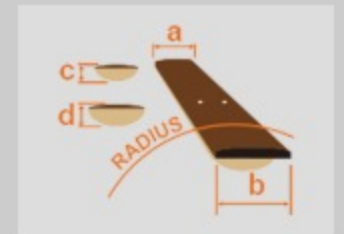

BVS : Brown Violin Sunburst

COLOR VARIATION :

SHARE : [f](#) [t](#)

SPEC

SPEC

body shape	Dreadnought body
bracing	Thermo Aged™ Spruce X Bracing
top	Thermo Aged™ Solid Sitka Spruce top
back & sides	Thermo Aged™ Solid Mahogany back & Mahogany sides
neck	Mahogany Soft-V shape neck
fretboard	Cultured Maple
bridge	Cultured Maple
body binding	Grained Ivoroid
top board purfling	Herringbone
inlay	Gold Mother of Pearl dot fretboard inlay
tuning machine	Grover® Chrome Open Gear tuners w/Butterbean knobs (18:1 gear ratio)
nut material	Bone
number of frets	20
saddle material	Compensated Bone saddle
bridge pins	Ibanez Advantage™ bridge pins
strings	D'Addario® EXP™ strings
finish top	Gloss
finish back and sides	Gloss
finish neck back	Satin

NECK DIMENSIONS

Scale :	651mm
a : Width	43mm at NUT
b : Width	55mm at 14F
c : Thickness	21.5mm at 1F
d : Thickness	22.5mm at 7F
Radius :	400mmR

BODY DIMENSIONS

a : Length	20 "
b : Width	15 3/4"
c : Max Depth	5 "