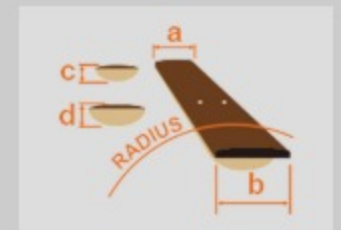

BVS : Brown Violin Sunburst

COLOR VARIATION :

SHARE :  

SPEC

SPEC

body shape	Dreadnought body
bracing	Thermo Aged™ Spruce bracing (top & back)
top	Thermo Aged™ Solid Sitka Spruce top
back & sides	Thermo Aged™ Solid Okoume back & Okoume sides
neck	Soft-V shape / Nyatoh neck
fretboard	Cultured Maple fretboard
bridge	Cultured Maple bridge
body binding	Grained Ivoroid binding on body, neck & headstock
top board purfling	Herringbone purfling
inlay	Specially designed Mother of Pearl
soundhole rosette	Black & White multi
tuning machine	Grover® Chrome Open Gear machine heads w/Butterbean knobs (18:1 gear ratio)
nut material	Bone
number of frets	20
saddle material	Compensated Bone
bridge pins	Ibanez Advantage™
strings	D'Addario® XTAPB1253
string gauge	.012/.016/.024/.032/.042/.053
string space	11mm
factory tuning	1E,2B,3G,4D,5A,6E

NECK DIMENSIONS

Scale :	651mm
a : Width	43mm at NUT
b : Width	55mm at 14F
c : Thickness	21.5mm at 1F
d : Thickness	22.5mm at 7F
Radius :	400mmR

BODY DIMENSIONS

a : Length	20 "
b : Width	15 3/4"
c : Max Depth	5 "