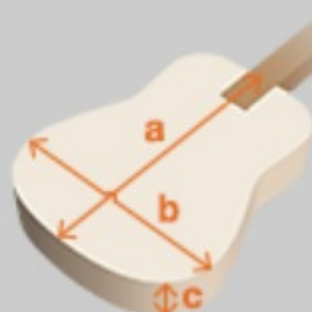

BVS : Brown Violin Sunburst

COLOR VARIATION :

SHARE :  

SPEC

SPEC

body shape	Dreadnought body
bracing	Thermo Aged™ Spruce bracing (top & back)
top	Thermo Aged™ Solid Sitka Spruce top
back & sides	Thermo Aged™ Solid Okoume back & Okoume sides
neck	Soft-V shape / Nyatoh neck
fretboard	Cultured Maple fretboard
bridge	Cultured Maple bridge
body binding	Grained Ivoroid binding on body, neck & headstock
top board purfling	Herringbone purfling
inlay	Specially designed Mother of Pearl
soundhole rosette	Black & White multi
tuning machine	Grover® Chrome Open Gear machine heads w/Butterbean knobs (18:1 gear ratio)
nut material	Bone
number of frets	20
saddle material	Compensated Bone
bridge pins	Ibanez Advantage™
strings	D'Addario® XTAPB1253
string gauge	.012/.016/.024/.032/.042/.053
string space	11mm
factory tuning	1E,2B,3G,4D,5A,6E

NECK DIMENSIONS

Scale :	651mm
a : Width	43mm at NUT
b : Width	55mm at 14F
c : Thickness	21.5mm at 1F
d : Thickness	22.5mm at 7F
Radius :	400mmR

BODY DIMENSIONS

a : Length	20 "
b : Width	15 3/4"
c : Max Depth	5 "