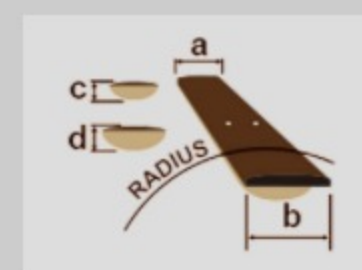

COLOR VARIATION : 
BVS : Brown Violin Sunburst

SHARE :  

SPEC

SPECS

body shape	Dreadnought body
bracing	Thermo Aged™ Spruce bracing (top & back)
top	Thermo Aged™ Solid Sitka Spruce top
back & sides	Thermo Aged™ Solid Okoume back & Okoume sides
neck	Soft-V shape / Nyatoh neck
fretboard	Cultured Maple fretboard
bridge	Cultured Maple bridge
body binding	Grained Ivoroid binding on body, neck & headstock
top board purfling	Herringbone purfling
inlay	Specially designed Mother of Pearl inlay
soundhole rosette	Black & White multi
tuning machine	Grover® Chrome Open Gear tuners (18:1 gear ratio)
nut material	Bone
number of frets	20
saddle material	Compensated Bone
bridge pins	Ibanez Advantage™
strings	D'Addario® XTAPB1253
string gauge	.012/.016/.024/.032/.042/.053
string space	11mm
factory tuning	1E,2B,3G,4D,5A,6E

NECK DIMENSIONS

Scale :	651mm
a : Width	43mm at NUT
b : Width	55mm at 14F
c : Thickness	21.5mm at 1F
d : Thickness	22.5mm at 7F
Radius :	400mmR

DESCRIPTION +

BODY DIMENSIONS

a : Length	20 "
b : Width	15 3/4"
c : Max Depth	5 "