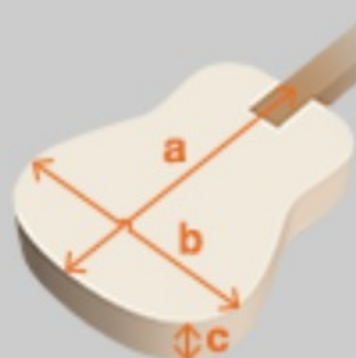

COLOR VARIATION : 
BVS : Brown Violin Sunburst

SHARE :  

SPEC

SPECS

body shape	Dreadnought body
bracing	Thermo Aged™ Spruce bracing (top & back)
top	Thermo Aged™ Solid Sitka Spruce top
back & sides	Thermo Aged™ Solid Okoume back & Okoume sides
neck	Soft-V shape / Nyatoh neck
fretboard	Cultured Maple fretboard
bridge	Cultured Maple bridge
body binding	Grained Ivoroid binding on body, neck & headstock
top board purfling	Herringbone purfling
inlay	Specially designed Mother of Pearl inlay
soundhole rosette	Black & White multi
tuning machine	Grover® Chrome Open Gear tuners (18:1 gear ratio)
nut material	Bone
number of frets	20
saddle material	Compensated Bone
bridge pins	Ibanez Advantage™
strings	D'Addario® XTAPB1253
string gauge	.012/.016/.024/.032/.042/.053
string space	11mm
factory tuning	1E,2B,3G,4D,5A,6E

NECK DIMENSIONS

Scale :	651mm
a : Width	43mm at NUT
b : Width	55mm at 14F
c : Thickness	21.5mm at 1F
d : Thickness	22.5mm at 7F
Radius :	400mmR

DESCRIPTION +

BODY DIMENSIONS

a : Length	20 "
b : Width	15 3/4"
c : Max Depth	5 "