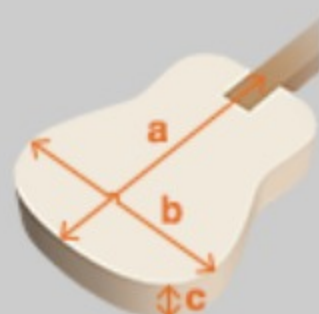

BVS : Brown Violin Sunburst

COLOR VARIATION :

SHARE :  

SPEC

SPEC

body shape	Dreadnought body
bracing	Thermo Aged™ Spruce X Bracing
top	Thermo Aged™ Solid Sitka Spruce top
back & sides	Thermo Aged™ Solid Mahogany back & Mahogany sides
neck	Mahogany Soft-V shape neck
fretboard	Cultured Maple
bridge	Cultured Maple
body binding	Grained Ivoroid
top board purfling	Herringbone
inlay	Specially designed Mother of Pearl fretboard inlay
tuning machine	Grover® Chrome Open Gear tuners w/Butterbean knobs (18:1 gear ratio)
nut material	Bone
number of frets	20
saddle material	Compensated Bone saddle
bridge pins	Ibanez Advantage™ bridge pins
strings	D'Addario® EXP™ strings
pickup	Ibanez T-bar undersaddle pickup
preamp	Ibanez Custom Electronics
output jack	1/4" Endpin Jack
battery	2032 size Coin Lithium Battery (3V) *2
finish top	Gloss
finish back and sides	Gloss
finish neck back	Satin

NECK DIMENSIONS

Scale :	651mm
a : Width	43mm at NUT
b : Width	55mm at 14F
c : Thickness	21.5mm at 1F
d : Thickness	22.5mm at 7F
Radius :	400mmR

BODY DIMENSIONS

a : Length	20 "
b : Width	15 3/4"
c : Max Depth	5 "