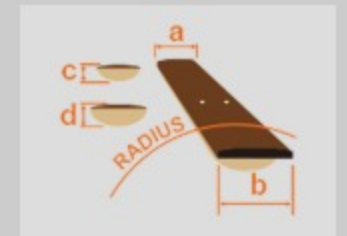

BVS : Brown Violin Sunburst

COLOR VARIATION :

SHARE :  

SPEC

SPEC

body shape	Dreadnought body
bracing	Thermo Aged™ Spruce X Bracing
top	Thermo Aged™ Solid Sitka Spruce top
back & sides	Thermo Aged™ Solid Mahogany back & Mahogany sides
neck	Mahogany Soft-V shape neck
fretboard	Cultured Maple
bridge	Cultured Maple
body binding	Grained Ivoroid
top board purfling	Herringbone
inlay	Specially designed Mother of Pearl fretboard inlay
tuning machine	Grover® Chrome Open Gear tuners w/Butterbean knobs (18:1 gear ratio)
nut material	Bone
number of frets	20
saddle material	Compensated Bone saddle
bridge pins	Ibanez Advantage™ bridge pins
strings	D'Addario® EXP™ strings
pickup	Ibanez T-bar undersaddle pickup
preamp	Ibanez Custom Electronics
output jack	1/4" Endpin Jack
battery	2032 size Coin Lithium Battery (3V) *2
finish top	Gloss
finish back and sides	Gloss
finish neck back	Satin

NECK DIMENSIONS

Scale :	651mm
a : Width	43mm at NUT
b : Width	55mm at 14F
c : Thickness	21.5mm at 1F
d : Thickness	22.5mm at 7F
Radius :	400mmR

BODY DIMENSIONS

a : Length	20 "
b : Width	15 3/4"
c : Max Depth	5 "