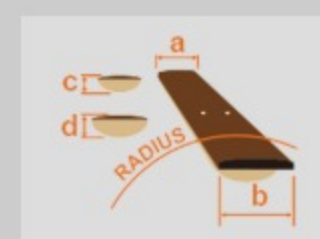

NT : Natural High Gloss

COLOR VARIATION :

SHARE : [f](#) [t](#)

### SPEC

<b>body shape</b>	Dreadnought body
<b>bracing</b>	Thermo Aged™ Spruce X Bracing
<b>top</b>	Thermo Aged™ Solid AA Adirondack Spruce top
<b>back &amp; sides</b>	Solid Mahogany back & Solid Mahogany sides
<b>neck</b>	Mahogany Soft-V shape neck w/Diamond volute
<b>fretboard</b>	Cultured Maple
<b>bridge</b>	Cultured Maple
<b>body binding</b>	Tortoiseshell
<b>top board purfling</b>	Wooden multi
<b>back strip inlay</b>	Wooden Mosaic backstrip inlay
<b>inlay</b>	Specially designed Abalone fretboard inlay
<b>soundhole rosette</b>	Wooden multi rosette
<b>tuning machine</b>	Grover® Chrome Open Gear machine heads w/Butterbean knobs (18:1 gear ratio)
<b>nut material</b>	Unbleached Oil-impregnated Bone
<b>number of frets</b>	20
<b>saddle material</b>	Unbleached Oil-impregnated Bone nut & saddle
<b>bridge pins</b>	Ibanez Advantage™ bridge pins
<b>strings</b>	D'Addario® EXP™ strings
<b>finish top</b>	Gloss
<b>finish back and sides</b>	Gloss
<b>finish neck back</b>	Satin

### NECK DIMENSIONS

<b>Scale :</b>	651mm
<b>a : Width</b>	43mm at NUT
<b>b : Width</b>	55mm at 14F
<b>c : Thickness</b>	21.5mm at 1F
<b>d : Thickness</b>	22.5mm at 7F
<b>Radius :</b>	400mmR

### BODY DIMENSIONS

<b>a : Length</b>	20 "
<b>b : Width</b>	15 3/4"
<b>c : Max Depth</b>	5 "