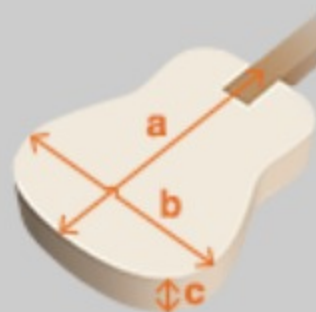

## SPEC

### SPEC

<b>body shape</b>	Dreadnought body
<b>bracing</b>	Thermo Aged™ Spruce X Bracing
<b>top</b>	Thermo Aged™ Solid AA Adirondack Spruce top
<b>back &amp; sides</b>	Solid Mahogany back & Solid Mahogany sides
<b>neck</b>	Mahogany Soft-V shape neck w/Diamond volute
<b>fretboard</b>	Cultured Maple
<b>bridge</b>	Cultured Maple
<b>body binding</b>	Tortoiseshell
<b>top board purfling</b>	Wooden multi
<b>back strip inlay</b>	Wooden Mosaic backstrip inlay
<b>inlay</b>	Specially designed Abalone fretboard inlay
<b>soundhole rosette</b>	Wooden multi rosette
<b>tuning machine</b>	Grover® Chrome Open Gear machine heads w/Butterbean knobs (18:1 gear ratio)
<b>nut material</b>	Unbleached Oil-impregnated Bone
<b>number of frets</b>	20
<b>saddle material</b>	Unbleached Oil-impregnated Bone nut & saddle
<b>bridge pins</b>	Ibanez Advantage™ bridge pins
<b>strings</b>	D'Addario® EXP™ strings
<b>finish top</b>	Gloss
<b>finish back and sides</b>	Gloss
<b>finish neck back</b>	Satin

### NECK DIMENSIONS

<b>Scale :</b>	651mm
<b>a : Width</b>	43mm at NUT
<b>b : Width</b>	55mm at 14F
<b>c : Thickness</b>	21.5mm at 1F
<b>d : Thickness</b>	22.5mm at 7F
<b>Radius :</b>	400mmR

### BODY DIMENSIONS

<b>a : Length</b>	20 "
<b>b : Width</b>	15 3/4"
<b>c : Max Depth</b>	5 "