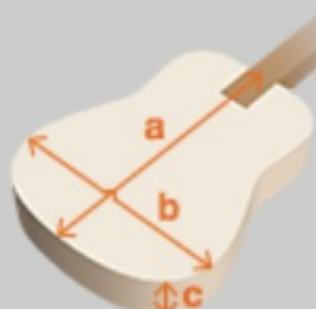

NT : Natural High Gloss

COLOR VARIATION :

SHARE :  

SPEC

SPEC

body shape	Dreadnought body
bracing	Thermo Aged™ Adirondack Spruce X Bracing
top	Thermo Aged™ Solid AA Adirondack Spruce top
back & sides	Thermo Aged™ Solid Indian Rosewood back & Solid Indian Rosewood sides
neck	Thermo Aged™ Mahogany Soft-V shape neck w/Diamond volute
fretboard	Thermo Aged™ Rosewood
bridge	Thermo Aged™ Rosewood
body binding	Grained Ivoroid
top board purfling	Abalone and Wooden multi
inlay	"Vai" special inlay on 12th fret
soundhole rosette	Abalone & Wooden rosette
tuning machine	Gotoh® SXB510 Gold Open Gear tuners w/Butterbean knobs
nut material	Unbleached Oil-impregnated Bone
number of frets	20
saddle material	Unbleached Oil-impregnated Bone nut & saddle
bridge pins	Unbleached Oil-impregnated Bone bridge pins
strings	D'Addario® EXP™ strings
finish top	Gloss
finish back and sides	Gloss
finish neck back	Satin

NECK DIMENSIONS

Scale :	651mm
a : Width	43mm at NUT
b : Width	55mm at 14F
c : Thickness	21.5mm at 1F
d : Thickness	22.5mm at 7F
Radius :	400mmR

BODY DIMENSIONS

a : Length	20 "
b : Width	15 3/4"
c : Max Depth	5 "

OTHERS

Dovetail Neck Joint
Hardshell case included