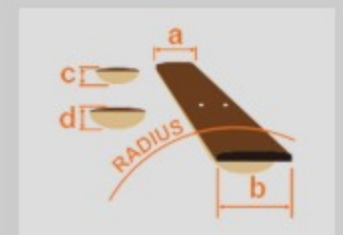

NT : Natural High Gloss

COLOR VARIATION :

SHARE :  

SPEC

SPEC

body shape	Dreadnought body
bracing	Thermo Aged™ Adirondack Spruce X Bracing
top	Thermo Aged™ Solid AA Adirondack Spruce top
back & sides	Thermo Aged™ Solid Indian Rosewood back & Solid Indian Rosewood sides
neck	Thermo Aged™ Mahogany Soft-V shape neck w/Diamond volute
fretboard	Thermo Aged™ Rosewood
bridge	Thermo Aged™ Rosewood
body binding	Grained Ivoroid
top board purfling	Abalone and Wooden multi
inlay	"Vai" special inlay on 12th fret
soundhole rosette	Abalone & Wooden rosette
tuning machine	Gotoh® SXB510 Gold Open Gear tuners w/Butterbean knobs
nut material	Unbleached Oil-impregnated Bone
number of frets	20
saddle material	Unbleached Oil-impregnated Bone nut & saddle
bridge pins	Unbleached Oil-impregnated Bone bridge pins
strings	D'Addario® EXP™ strings
finish top	Gloss
finish back and sides	Gloss
finish neck back	Satin

NECK DIMENSIONS

Scale :	651mm
a : Width	43mm at NUT
b : Width	55mm at 14F
c : Thickness	21.5mm at 1F
d : Thickness	22.5mm at 7F
Radius :	400mmR

BODY DIMENSIONS

a : Length	20 "
b : Width	15 3/4"
c : Max Depth	5 "