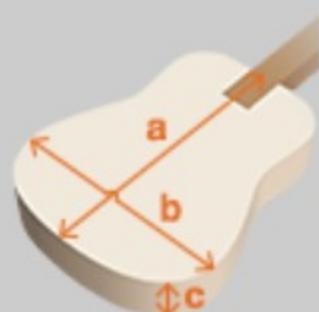

### SPEC

<b>body shape</b>	Dreadnought body
<b>bracing</b>	Thermo Aged™ Spruce X Bracing
<b>top</b>	Thermo Aged™ Solid Sitka Spruce top
<b>back &amp; sides</b>	Mahogany back & Mahogany sides
<b>neck</b>	Mahogany Soft-V shape neck
<b>fretboard</b>	Ovangkol
<b>bridge</b>	Ovangkol
<b>body binding</b>	Tortoiseshell
<b>tuning machine</b>	Chrome Open Gear tuners w/Butterbean knobs (18:1 gear ratio)
<b>nut material</b>	Bone
<b>number of frets</b>	20
<b>saddle material</b>	Compensated Bone saddle
<b>bridge pins</b>	Ibanez Advantage™ bridge pins
<b>strings</b>	D'Addario® EXP™ strings
<b>finish top</b>	Gloss
<b>finish back and sides</b>	Gloss
<b>finish neck back</b>	Satin

### NECK DIMENSIONS

<b>Scale :</b>	651mm
<b>a : Width</b>	43mm at NUT
<b>b : Width</b>	55mm at 14F
<b>c : Thickness</b>	21.5mm at 1F
<b>d : Thickness</b>	22.5mm at 7F
<b>Radius :</b>	400mmR

### BODY DIMENSIONS

<b>a : Length</b>	20 "
<b>b : Width</b>	15 3/4"
<b>c : Max Depth</b>	5 "