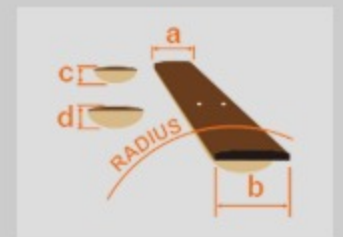

NT : Natural High Gloss

COLOR VARIATION :

SHARE : [f](#) [t](#)

### SPEC

<b>body shape</b>	Dreadnought body
<b>bracing</b>	Thermo Aged™ Spruce X Bracing
<b>top</b>	Thermo Aged™ Solid Sitka Spruce top
<b>back &amp; sides</b>	Mahogany back & Mahogany sides
<b>neck</b>	Mahogany Soft-V shape neck
<b>fretboard</b>	Ovangkol
<b>bridge</b>	Ovangkol
<b>body binding</b>	Tortoiseshell
<b>tuning machine</b>	Chrome Open Gear tuners w/Butterbean knobs (18:1 gear ratio)
<b>nut material</b>	Bone
<b>number of frets</b>	20
<b>saddle material</b>	Compensated Bone saddle
<b>bridge pins</b>	Ibanez Advantage™ bridge pins
<b>strings</b>	D'Addario® EXP™ strings
<b>finish top</b>	Gloss
<b>finish back and sides</b>	Gloss
<b>finish neck back</b>	Satin

### NECK DIMENSIONS

<b>Scale :</b>	651mm
<b>a : Width</b>	43mm at NUT
<b>b : Width</b>	55mm at 14F
<b>c : Thickness</b>	21.5mm at 1F
<b>d : Thickness</b>	22.5mm at 7F
<b>Radius :</b>	400mmR

### BODY DIMENSIONS

<b>a : Length</b>	20 "
<b>b : Width</b>	15 3/4"
<b>c : Max Depth</b>	5 "