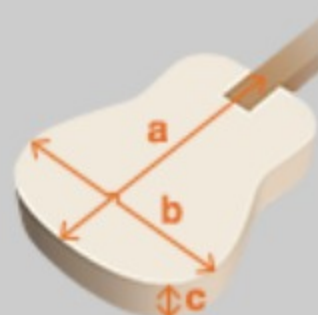

## SPEC

### SPEC

<b>body shape</b>	Grand Concert body
<b>bracing</b>	Thermo Aged™ Spruce X Bracing
<b>top</b>	Thermo Aged™ Solid Sitka Spruce top
<b>back &amp; sides</b>	Thermo Aged™ Solid Mahogany back & Mahogany sides
<b>neck</b>	Mahogany Soft-V shape neck
<b>fretboard</b>	Cultured Maple
<b>bridge</b>	Cultured Maple
<b>body binding</b>	Grained Ivoroid
<b>top board purfling</b>	Herringbone
<b>tuning machine</b>	Grover® Chrome Open Gear tuners w/Butterbean knobs (18:1 gear ratio)
<b>nut material</b>	Bone
<b>number of frets</b>	20
<b>saddle material</b>	Compensated Bone saddle
<b>bridge pins</b>	Ibanez Advantage™ bridge pins
<b>strings</b>	D'Addario® EXP™ strings
<b>finish top</b>	Gloss
<b>finish back and sides</b>	Gloss
<b>finish neck back</b>	Satin

### NECK DIMENSIONS

<b>Scale :</b>	651mm
<b>a : Width</b>	45mm at NUT
<b>b : Width</b>	56mm at 14F
<b>c : Thickness</b>	21.5mm at 1F
<b>d : Thickness</b>	22.5mm at 7F
<b>Radius :</b>	400mmR

### BODY DIMENSIONS

<b>a : Length</b>	19 1/2"
<b>b : Width</b>	15 1/4"
<b>c : Max Depth</b>	4 1/4"