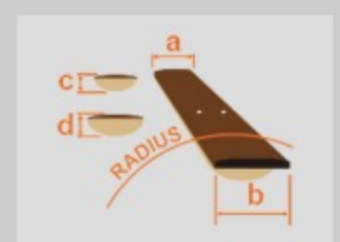

NT : Natural High Gloss

COLOR VARIATION :

SHARE : [f](#) [t](#)

### SPEC

<b>body shape</b>	Grand Concert body
<b>bracing</b>	Thermo Aged™ Spruce X Bracing
<b>top</b>	Thermo Aged™ Solid Sitka Spruce top
<b>back &amp; sides</b>	Thermo Aged™ Solid Mahogany back & Mahogany sides
<b>neck</b>	Mahogany Soft-V shape neck
<b>fretboard</b>	Cultured Maple
<b>bridge</b>	Cultured Maple
<b>body binding</b>	Grained Ivoroid
<b>top board purfling</b>	Herringbone
<b>tuning machine</b>	Grover® Chrome Open Gear tuners w/Butterbean knobs (18:1 gear ratio)
<b>nut material</b>	Bone
<b>number of frets</b>	20
<b>saddle material</b>	Compensated Bone saddle
<b>bridge pins</b>	Ibanez Advantage™ bridge pins
<b>strings</b>	D'Addario® EXP™ strings
<b>finish top</b>	Gloss
<b>finish back and sides</b>	Gloss
<b>finish neck back</b>	Satin

### NECK DIMENSIONS

<b>Scale :</b>	651mm
<b>a : Width</b>	45mm at NUT
<b>b : Width</b>	56mm at 14F
<b>c : Thickness</b>	21.5mm at 1F
<b>d : Thickness</b>	22.5mm at 7F
<b>Radius :</b>	400mmR

### BODY DIMENSIONS

<b>a : Length</b>	19 1/2"
<b>b : Width</b>	15 1/4"
<b>c : Max Depth</b>	4 1/4"