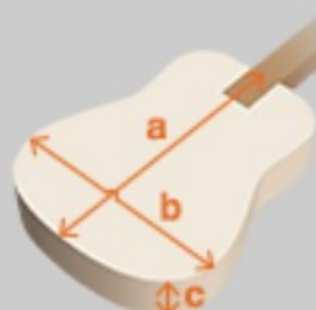

BVS : Brown Violin Sunburst

COLOR VARIATION :

SHARE : [f](#) [t](#)

SPEC

SPEC

body shape	Parlor body
bracing	Thermo Aged™ Spruce X Bracing
top	Thermo Aged™ Solid Sitka Spruce top
back & sides	Thermo Aged™ Solid Mahogany back & Mahogany sides
neck	Mahogany Soft-V shape neck
fretboard	Cultured Maple
bridge	Cultured Maple
body binding	Grained Ivoroid
top board purfling	Herringbone
inlay	Gold Mother of Pearl dot fretboard inlay
tuning machine	Grover® Chrome Open Gear tuners w/Butterbean knobs (18:1 gear ratio)
nut material	Bone
number of frets	18
saddle material	Compensated Bone saddle
bridge pins	Ibanez Advantage™ bridge pins
strings	D'Addario® EXP™ strings
finish top	Gloss
finish back and sides	Gloss
finish neck back	Satin

NECK DIMENSIONS

Scale :	634mm
a : Width	43mm at NUT
b : Width	55mm at 14F
c : Thickness	21.5mm at 1F
d : Thickness	22.5mm at 7F
Radius :	400mmR

BODY DIMENSIONS

a : Length	19 1/2"
b : Width	14 1/4"
c : Max Depth	5"