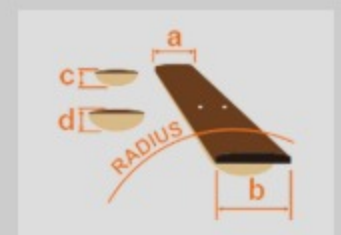

BVS : Brown Violin Sunburst

COLOR VARIATION :

SHARE : [f](#) [t](#)

SPEC

SPEC

body shape	Parlor body
bracing	Thermo Aged™ Spruce X Bracing
top	Thermo Aged™ Solid Sitka Spruce top
back & sides	Thermo Aged™ Solid Mahogany back & Mahogany sides
neck	Mahogany Soft-V shape neck
fretboard	Cultured Maple
bridge	Cultured Maple
body binding	Grained Ivoroid
top board purfling	Herringbone
inlay	Gold Mother of Pearl dot fretboard inlay
tuning machine	Grover® Chrome Open Gear tuners w/Butterbean knobs (18:1 gear ratio)
nut material	Bone
number of frets	18
saddle material	Compensated Bone saddle
bridge pins	Ibanez Advantage™ bridge pins
strings	D'Addario® EXP™ strings
finish top	Gloss
finish back and sides	Gloss
finish neck back	Satin

NECK DIMENSIONS

Scale :	634mm
a : Width	43mm at NUT
b : Width	55mm at 14F
c : Thickness	21.5mm at 1F
d : Thickness	22.5mm at 7F
Radius :	400mmR

BODY DIMENSIONS

a : Length	19 1/2"
b : Width	14 1/4"
c : Max Depth	5"