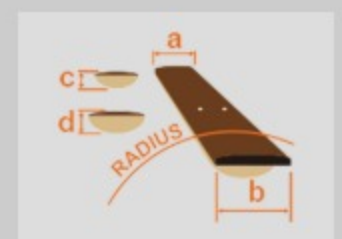

ABS : Antique Brown Sunburst Semi-Gloss

COLOR VARIATION :

SHARE : [f](#) [t](#)

SPEC

SPEC

| | |
|------------------------------|--|
| body shape | Parlor body |
| bracing | Thermo Aged™ Spruce X Bracing |
| top | Thermo Aged™ Solid Caucasian Spruce top |
| back & sides | Mahogany back & Mahogany sides |
| neck | Mahogany Soft-V shape neck |
| fretboard | Ovangkol |
| bridge | Ovangkol |
| top board purfling | Herringbone |
| soundhole rosette | Wooden multi rosette |
| tuning machine | Antique Chrome tuners w/Oval knobs |
| nut material | Unbleached Oil-impregnated Bone |
| number of frets | 18 |
| saddle material | Unbleached Oil-impregnated Bone nut & saddle |
| bridge pins | Ibanez Advantage™ bridge pins |
| strings | D'Addario® EXP™ strings |
| finish top | Semi Gloss |
| finish back and sides | Semi Gloss |
| finish neck back | Semi Gloss |

NECK DIMENSIONS

| | |
|----------------------|--------------|
| Scale : | 634mm |
| a : Width | 43mm at NUT |
| b : Width | 55mm at 14F |
| c : Thickness | 21.5mm at 1F |
| d : Thickness | 22.5mm at 7F |
| Radius : | 400mmR |

BODY DIMENSIONS

| | |
|----------------------|---------|
| a : Length | 19 1/2" |
| b : Width | 14 1/4" |
| c : Max Depth | 5" |

OTHERS

Dovetail Neck Joint