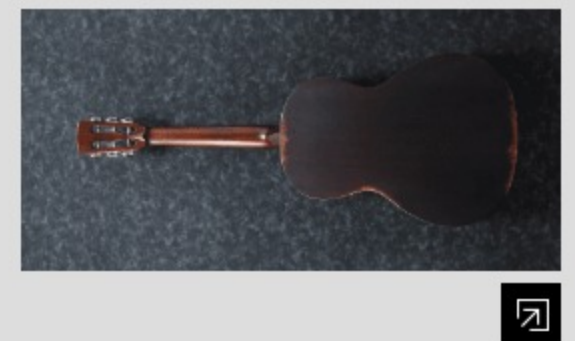

ABS : Antique Brown Sunburst Semi-Gloss

COLOR VARIATION :

SHARE : [f](#) [t](#)

SPEC

SPEC

| | |
|------------------------------|--|
| body shape | Parlor body |
| bracing | Thermo Aged™ Spruce X Bracing |
| top | Thermo Aged™ Solid Caucasian Spruce top |
| back & sides | Mahogany back & Mahogany sides |
| neck | Mahogany Soft-V shape neck |
| fretboard | Ovangkol |
| bridge | Ovangkol |
| top board purfling | Herringbone |
| soundhole rosette | Wooden multi rosette |
| tuning machine | Antique Chrome tuners w/Oval knobs |
| nut material | Unbleached Oil-impregnated Bone |
| number of frets | 18 |
| saddle material | Unbleached Oil-impregnated Bone nut & saddle |
| bridge pins | Ibanez Advantage™ bridge pins |
| strings | D'Addario® EXP™ strings |
| finish top | Semi Gloss |
| finish back and sides | Semi Gloss |
| finish neck back | Semi Gloss |