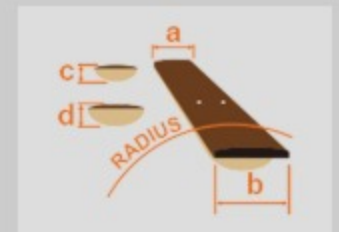

### SPEC

body shape	Parlor body
bracing	Thermo Aged™ Spruce X bracing
top	Thermo Aged™ Solid Okoume top
back & sides	Okoume back & Okoume sides
neck	Soft-V shape / Nyatoh neck
fretboard	Ovangkol fretboard
bridge	Ovangkol bridge
body binding	Tortoiseshell body binding
inlay	White dot
soundhole rosette	Black & White multi
tuning machine	Chrome Open Gear tuners w/Butterbean knobs (18:1 gear ratio)
nut material	Bone
number of frets	18
saddle material	Compensated Bone
bridge pins	Ibanez Advantage™
strings	D'Addario® XTAPB1253
string gauge	.012/.016/.024/.032/.042/.053
string space	11mm
factory tuning	1E,2B,3G,4D,5A,6E

### NECK DIMENSIONS

Scale :	634mm
a : Width	43mm at NUT
b : Width	55mm at 14F
c : Thickness	21.5mm at 1F
d : Thickness	22.5mm at 7F
Radius :	400mmR

### BODY DIMENSIONS

a : Length	19 1/4"
b : Width	14 "
c : Max Depth	4 1/8"