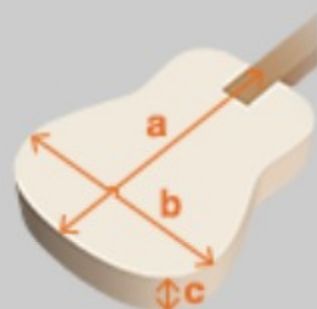

### SPEC

body shape	Parlor body
bracing	Thermo Aged™ Spruce X bracing
top	Thermo Aged™ Solid Okoume top
back & sides	Okoume back & Okoume sides
neck	Soft-V shape / Nyatoh neck
fretboard	Ovangkol fretboard
bridge	Ovangkol bridge
body binding	Tortoiseshell body binding
inlay	White dot
soundhole rosette	Black & White multi
tuning machine	Chrome Open Gear tuners w/Butterbean knobs (18:1 gear ratio)
nut material	Bone
number of frets	18
saddle material	Compensated Bone
bridge pins	Ibanez Advantage™
strings	D'Addario® XTAPB1253
string gauge	.012/.016/.024/.032/.042/.053
string space	11mm
factory tuning	1E,2B,3G,4D,5A,6E

### NECK DIMENSIONS

Scale :	634mm
a : Width	43mm at NUT
b : Width	55mm at 14F
c : Thickness	21.5mm at 1F
d : Thickness	22.5mm at 7F
Radius :	400mmR

### BODY DIMENSIONS

a : Length	19 1/4"
b : Width	14 "
c : Max Depth	4 1/8"