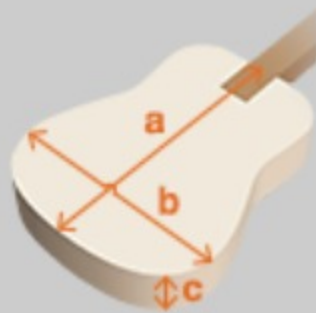

BODY DIMENSIONS

a : Length	19 1/2"
b : Width	14 1/4"
c : Max Depth	5"