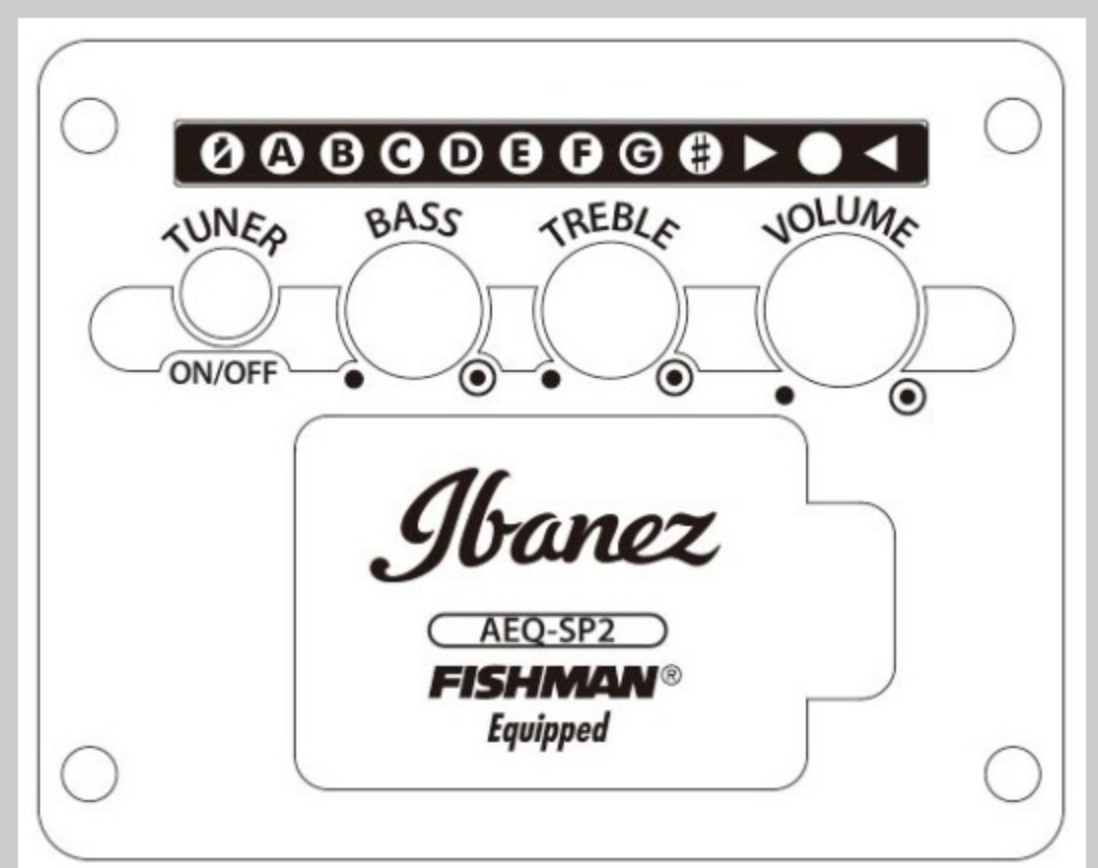

PREAMP

OTHERS

Dovetail Neck Joint