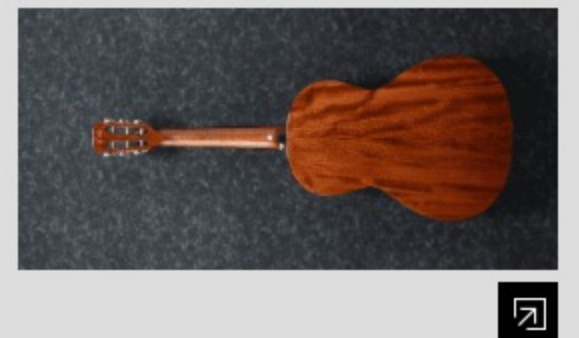

NT : Natural High Gloss

COLOR VARIATION :

SHARE : [f](#) [t](#)

### SPEC

body shape	Parlor body
bracing	Thermo Aged™ Spruce X Bracing
top	Thermo Aged™ Solid Sitka Spruce top
back & sides	Mahogany back & Mahogany sides
neck	Mahogany Soft-V shape neck
fretboard	Ovangkol
bridge	Ovangkol
body binding	Tortoiseshell
tuning machine	Chrome Open Gear tuners w/Butterbean knobs (18:1 gear ratio)
nut material	Bone
number of frets	18
saddle material	Compensated Bone saddle
bridge pins	Ibanez Advantage™ bridge pins
strings	D'Addario® EXP™ strings
pickup	Fishman® Sonicore pickup
preamp	Ibanez AEQ-SP2 preamp w/Onboard tuner
output jack	Balanced XLR & 1/4" outputs
battery	9V Battery
finish top	Gloss
finish back and sides	Gloss
finish neck back	Satin