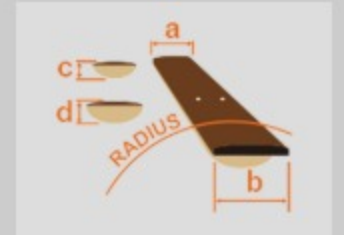

NT : Natural High Gloss

COLOR VARIATION :

SHARE : [f](#) [t](#)

### SPEC

body shape	Parlor body
bracing	Thermo Aged™ Spruce X Bracing
top	Thermo Aged™ Solid Sitka Spruce top
back & sides	Mahogany back & Mahogany sides
neck	Mahogany Soft-V shape neck
fretboard	Ovangkol
bridge	Ovangkol
body binding	Tortoiseshell
tuning machine	Chrome Open Gear tuners w/Butterbean knobs (18:1 gear ratio)
nut material	Bone
number of frets	18
saddle material	Compensated Bone saddle
bridge pins	Ibanez Advantage™ bridge pins
strings	D'Addario® EXP™ strings
pickup	Fishman® Sonicore pickup
preamp	Ibanez AEQ-SP2 preamp w/Onboard tuner
output jack	Balanced XLR & 1/4" outputs
battery	9V Battery
finish top	Gloss
finish back and sides	Gloss
finish neck back	Satin

### NECK DIMENSIONS

Scale :	634mm
a : Width	43mm at NUT
b : Width	55mm at 14F
c : Thickness	21.5mm at 1F
d : Thickness	22.5mm at 7F
Radius :	400mmR

### BODY DIMENSIONS

a : Length	19 1/2"
b : Width	14 1/4"
c : Max Depth	5"