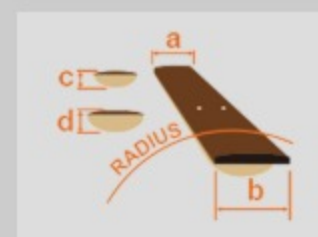

### SPEC

body shape	Parlor body
bracing	X Bracing
top	Solid Sitka Spruce top
back & sides	Mahogany back & Mahogany sides
neck	Mahogany
fretboard	Ovangkol
bridge	Ovangkol
soundhole rosette	Wooden multi rosette
tuning machine	Cosmo black Die-cast tuners
nut material	Bone
number of frets	18
saddle material	Bone
strings	D'Addario® EXPBB190GS strings
pickup	Fishman® Sonicore pickup
preamp	Ibanez AEQ-SP2 preamp w/Onboard tuner
output jack	Balanced XLR & 1/4" outputs
battery	9V Battery
finish top	Open Pore Semi Gloss
finish back and sides	Open Pore Semi Gloss
finish neck back	Open Pore Semi Gloss

### NECK DIMENSIONS

Scale :	634mm
a : Width	43mm at NUT
b : Width	55mm at 14F
c : Thickness	21.5mm at 1F
d : Thickness	22.5mm at 7F
Radius :	400mmR

### BODY DIMENSIONS

a : Length	19 1/2"
b : Width	14 1/4"
c : Max Depth	5"