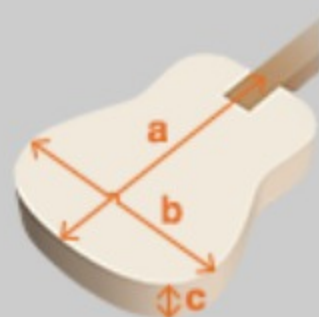

### SPEC

body shape	Parlor body
bracing	X Bracing
top	Solid Sitka Spruce top
back & sides	Mahogany back & Mahogany sides
neck	Mahogany
fretboard	Ovangkol
bridge	Ovangkol
soundhole rosette	Wooden multi rosette
tuning machine	Cosmo black Die-cast tuners
nut material	Bone
number of frets	18
saddle material	Bone
strings	D'Addario® EXPBB190GS strings
pickup	Fishman® Sonicore pickup
preamp	Ibanez AEQ-SP2 preamp w/Onboard tuner
output jack	Balanced XLR & 1/4" outputs
battery	9V Battery
finish top	Open Pore Semi Gloss
finish back and sides	Open Pore Semi Gloss
finish neck back	Open Pore Semi Gloss

### NECK DIMENSIONS

Scale :	634mm
a : Width	43mm at NUT
b : Width	55mm at 14F
c : Thickness	21.5mm at 1F
d : Thickness	22.5mm at 7F
Radius :	400mmR

### BODY DIMENSIONS

a : Length	19 1/2"
b : Width	14 1/4"
c : Max Depth	5"