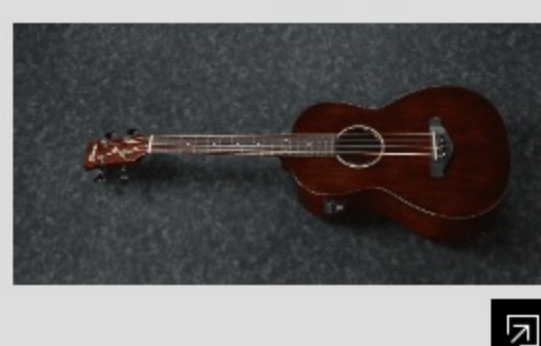

# AVNB1E

BV : Brown Violin Semi-Gloss

COLOR VARIATION :

SHARE : [f](#) [t](#)

### SPEC

body shape	Parlor body
bracing	X Bracing
top	Solid Sitka Spruce top
back & sides	Mahogany back & Mahogany sides
neck	Mahogany
fretboard	Ovangkol
bridge	Ovangkol
soundhole rosette	Wooden multi rosette
tuning machine	Cosmo black Die-cast tuners
nut material	Bone
number of frets	18
saddle material	Bone
strings	D'Addario® EXPBB190GS strings
pickup	Fishman® Sonicore pickup
preamp	Ibanez AEQ-SP2 preamp w/Onboard tuner
output jack	Balanced XLR & 1/4" outputs
battery	9V Battery
finish top	Open Pore Semi Gloss
finish back and sides	Open Pore Semi Gloss
finish neck back	Open Pore Semi Gloss

### BODY DIMENSIONS

a : Length	19 1/2"
b : Width	14 1/4"
c : Max Depth	5"