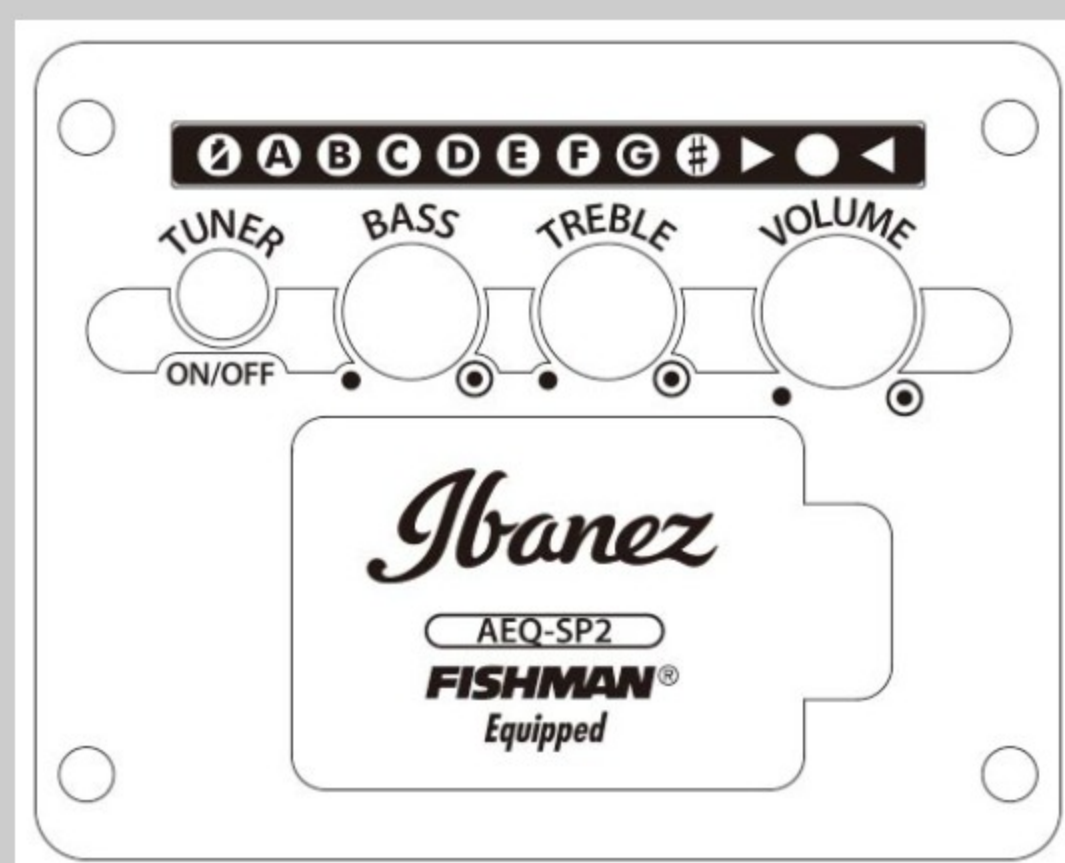

PREAMP

OTHERS

Dovetail Neck Joint