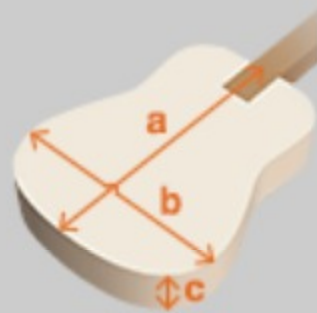

### SPEC

body shape	Parlor body
top	Solid Sitka Spruce top
back & sides	Okoume back & Okoume sides
neck	C shape / Nyatoh neck
fretboard	Ovangkol fretboard
bridge	Ovangkol bridge
inlay	White dot
soundhole rosette	Wooden multi
tuning machine	Cosmo black Die-cast tuners
nut material	Bone
number of frets	18
saddle material	Bone
bridge pins	Black with white dot
strings	D'Addario® EXPPBB190GS
string gauge	.037/.050/.062/.090
string space	19mm
factory tuning	1G,2D,3A,4E
pickup	Fishman® Sonicore
preamp	Ibanez AEQ-SP2 preamp w/Onboard tuner
output jack	Balanced XLR & 1/4" outputs

### NECK DIMENSIONS

Scale :	634mm
a : Width	43mm at NUT
b : Width	55mm at 14F
c : Thickness	21.5mm at 1F
d : Thickness	22.5mm at 7F
Radius :	400mmR

### BODY DIMENSIONS

a : Length	19 1/4"
b : Width	14"
c : Max Depth	4 1/8"