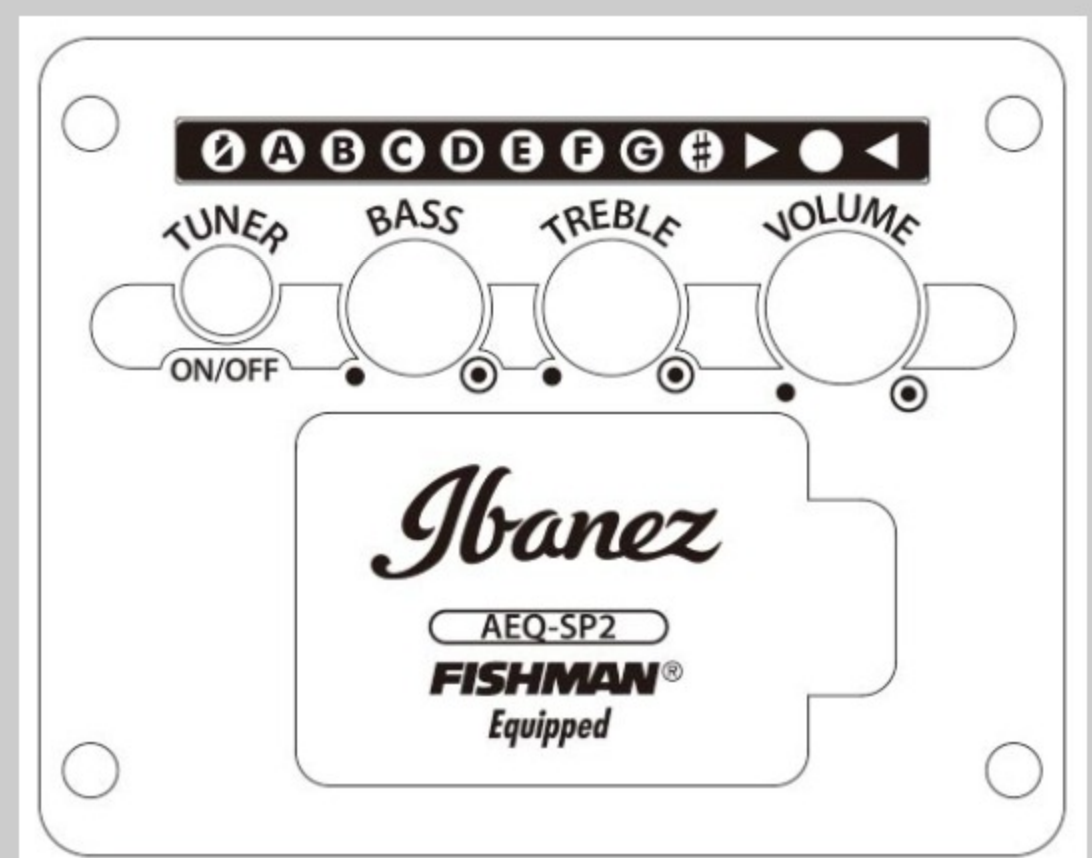

PREAMP

OTHERS

Recommended Case	GA50C