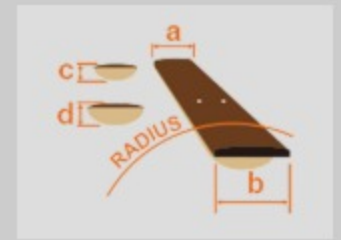

# AVNB1E

BV : Brown Violin Semi-Gloss

COLOR VARIATION :

SHARE :  

### SPEC

body shape	Parlor body
top	Solid Sitka Spruce top
back & sides	Okoume back & Okoume sides
neck	C shape / Nyatoh neck
fretboard	Ovangkol fretboard
bridge	Ovangkol bridge
inlay	White dot
soundhole rosette	Wooden multi
tuning machine	Cosmo black Die-cast tuners
nut material	Bone
number of frets	18
saddle material	Bone
bridge pins	Black with white dot
strings	D'Addario® EXPPBB190GS
string gauge	.037/.050/.062/.090
string space	19mm
factory tuning	1G,2D,3A,4E
pickup	Fishman® Sonicore
preamp	Ibanez AEQ-SP2 preamp w/Onboard tuner
output jack	Balanced XLR & 1/4" outputs

### NECK DIMENSIONS

Scale :	634mm
a : Width	43mm at NUT
b : Width	55mm at 14F
c : Thickness	21.5mm at 1F
d : Thickness	22.5mm at 7F
Radius :	400mmR

### BODY DIMENSIONS

a : Length	19 1/4"
b : Width	14"
c : Max Depth	4 1/8"