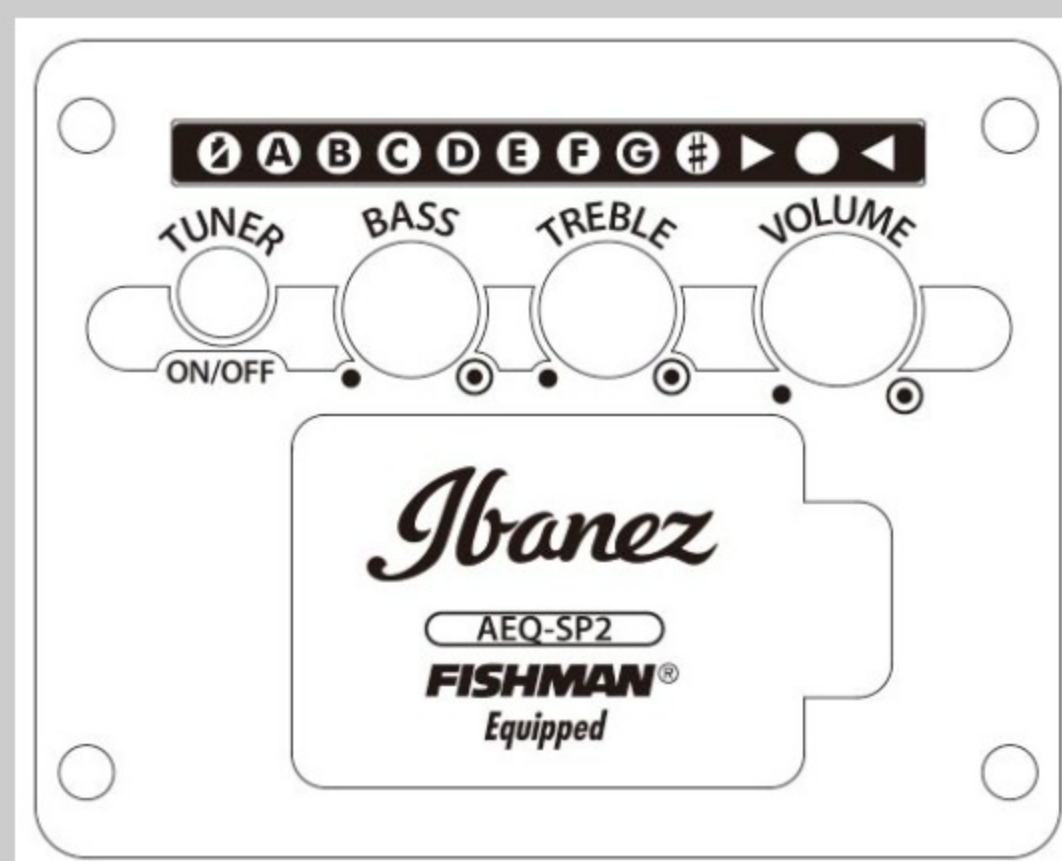

PREAMP

OTHERS

Dovetail Neck Joint