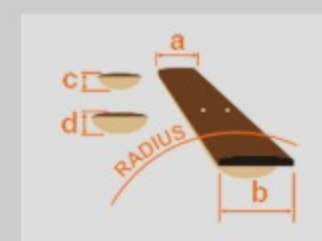

AVNB1FE

BV : Brown Violin Semi-Gloss

COLOR VARIATION :

SHARE : [f](#) [t](#)

SPEC

SPEC

body shape	Parlor body
bracing	X Bracing
top	Solid Sitka Spruce top
back & sides	Mahogany back & Mahogany sides
neck	Mahogany
fretboard	Cultured Maple
bridge	Cultured Maple
soundhole rosette	Wooden multi rosette
tuning machine	Cosmo black Die-cast tuners
nut material	Bone
saddle material	Bone
strings	D'Addario® EXPBB190GS strings
pickup	Fishman® Sonicore pickup
preamp	Ibanez AEQ-SP2 preamp w/Onboard tuner
output jack	Balanced XLR & 1/4" outputs
battery	9V Battery
finish top	Open Pore Semi Gloss
finish back and sides	Open Pore Semi Gloss
finish neck back	Open Pore Semi Gloss

NECK DIMENSIONS

Scale :	634mm
a : Width	43mm at NUT
b : Width	55mm at 14F
c : Thickness	21.5mm at 1F
d : Thickness	22.5mm at 7F
Radius :	400mmR

BODY DIMENSIONS

a : Length	19 1/2"
b : Width	14 1/4"
c : Max Depth	5"