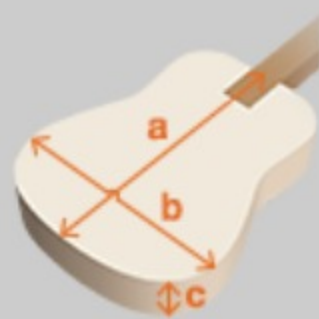

AVNB1FE

BV : Brown Violin Semi-Gloss

COLOR VARIATION :

SHARE : [f](#) [t](#)

SPEC

SPEC

body shape	Parlor body
bracing	X Bracing
top	Solid Sitka Spruce top
back & sides	Mahogany back & Mahogany sides
neck	Mahogany
fretboard	Cultured Maple
bridge	Cultured Maple
soundhole rosette	Wooden multi rosette
tuning machine	Cosmo black Die-cast tuners
nut material	Bone
saddle material	Bone
strings	D'Addario® EXPBB190GS strings
pickup	Fishman® Sonicore pickup
preamp	Ibanez AEQ-SP2 preamp w/Onboard tuner
output jack	Balanced XLR & 1/4" outputs
battery	9V Battery
finish top	Open Pore Semi Gloss
finish back and sides	Open Pore Semi Gloss
finish neck back	Open Pore Semi Gloss

NECK DIMENSIONS

Scale :	634mm
a : Width	43mm at NUT
b : Width	55mm at 14F
c : Thickness	21.5mm at 1F
d : Thickness	22.5mm at 7F
Radius :	400mmR

BODY DIMENSIONS

a : Length	19 1/2"
b : Width	14 1/4"
c : Max Depth	5"