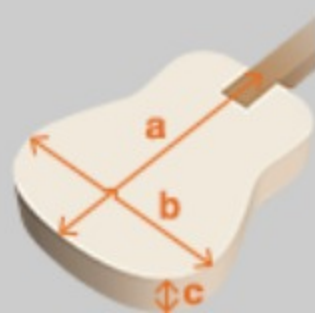

## SPEC

### SPEC

body shape	Parlor body
top	Solid Sitka Spruce top
back & sides	Okoume back & Okoume sides
neck	C shape / Nyatoh neck
fretboard	Cultured Maple fretboard
bridge	Cultured Maple bridge
soundhole rosette	Wooden multi
tuning machine	Cosmo black Die-cast tuners
nut material	Bone
number of frets	18
saddle material	Bone
bridge pins	Black with white dot
strings	D'Addario® EXPPBB190GS
string gauge	.037/.050/.062/.090
string space	19mm
factory tuning	1G,2D,3A,4E
pickup	Fishman® Sonicore
preamp	Ibanez AEQ-SP2 preamp w/Onboard tuner
output jack	Balanced XLR & 1/4" outputs

### NECK DIMENSIONS

Scale :	634mm
a : Width	43mm at NUT
b : Width	55mm at 14F
c : Thickness	21.5mm at 1F
d : Thickness	22.5mm at 7F
Radius :	400mmR

### BODY DIMENSIONS

a : Length	19 1/4"
b : Width	14 "
c : Max Depth	4 1/8"