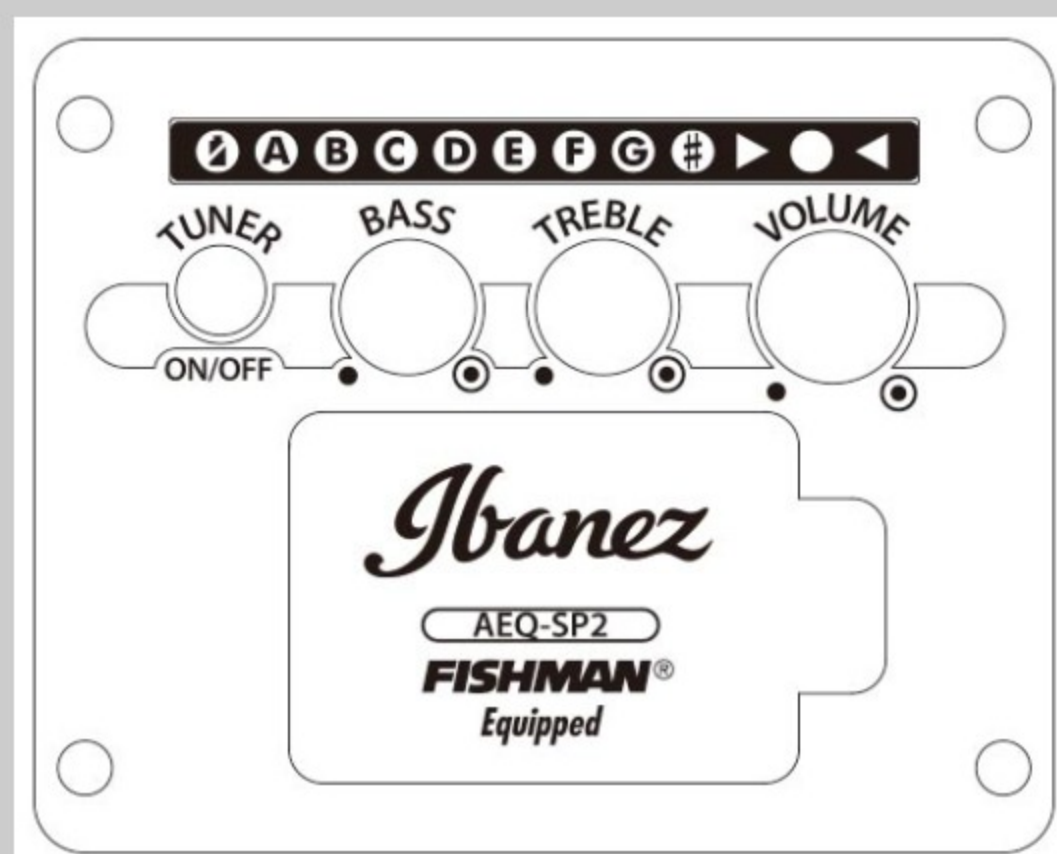

PREAMP

OTHERS

Recommended Case	GA50C