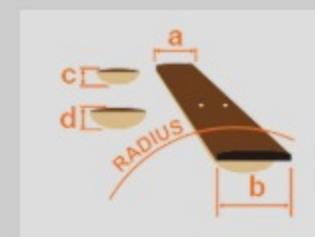

### SPEC

body shape	Parlor body
top	Solid Sitka Spruce top
back & sides	Okoume back & Okoume sides
neck	C shape / Nyatoh neck
fretboard	Cultured Maple fretboard
bridge	Cultured Maple bridge
soundhole rosette	Wooden multi
tuning machine	Cosmo black Die-cast tuners
nut material	Bone
number of frets	18
saddle material	Bone
bridge pins	Black with white dot
strings	D'Addario® EXPPBB190GS
string gauge	.037/.050/.062/.090
string space	19mm
factory tuning	1G,2D,3A,4E
pickup	Fishman® Sonicore
preamp	Ibanez AEQ-SP2 preamp w/Onboard tuner
output jack	Balanced XLR & 1/4" outputs

### NECK DIMENSIONS

Scale :	634mm
a : Width	43mm at NUT
b : Width	55mm at 14F
c : Thickness	21.5mm at 1F
d : Thickness	22.5mm at 7F
Radius :	400mmR

### BODY DIMENSIONS

a : Length	19 1/4"
b : Width	14 "
c : Max Depth	4 1/8"