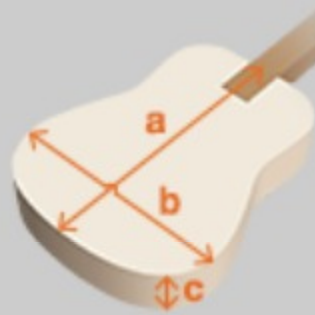

AVNB2E

NT : Natural High Gloss

COLOR VARIATION :

SHARE :  

SPEC

SPEC

| | |
|-----------------------|---------------------------------------|
| body shape | Parlor body |
| bracing | X Bracing |
| top | Solid Sitka Spruce top |
| back & sides | Mahogany back & Mahogany sides |
| neck | Mahogany |
| fretboard | Ovangkol |
| bridge | Ovangkol |
| tuning machine | Chrome Die-cast tuners |
| nut material | Bone |
| number of frets | 18 |
| saddle material | Bone |
| strings | D'Addario® EXPBB190GS strings |
| pickup | Fishman® Sonicore pickup |
| preamp | Ibanez AEQ-SP2 preamp w/Onboard tuner |
| output jack | Balanced XLR & 1/4" outputs |
| battery | 9V Battery |
| finish top | Gloss |
| finish back and sides | Gloss |
| finish neck back | Satin |

NECK DIMENSIONS

| | |
|---------------|--------------|
| Scale : | 634mm |
| a : Width | 43mm at NUT |
| b : Width | 55mm at 14F |
| c : Thickness | 21.5mm at 1F |
| d : Thickness | 22.5mm at 7F |
| Radius : | 400mmR |

BODY DIMENSIONS

| | |
|---------------|---------|
| a : Length | 19 1/2" |
| b : Width | 14 1/4" |
| c : Max Depth | 5" |

PREAMP

OTHERS

Dovetail Neck Joint