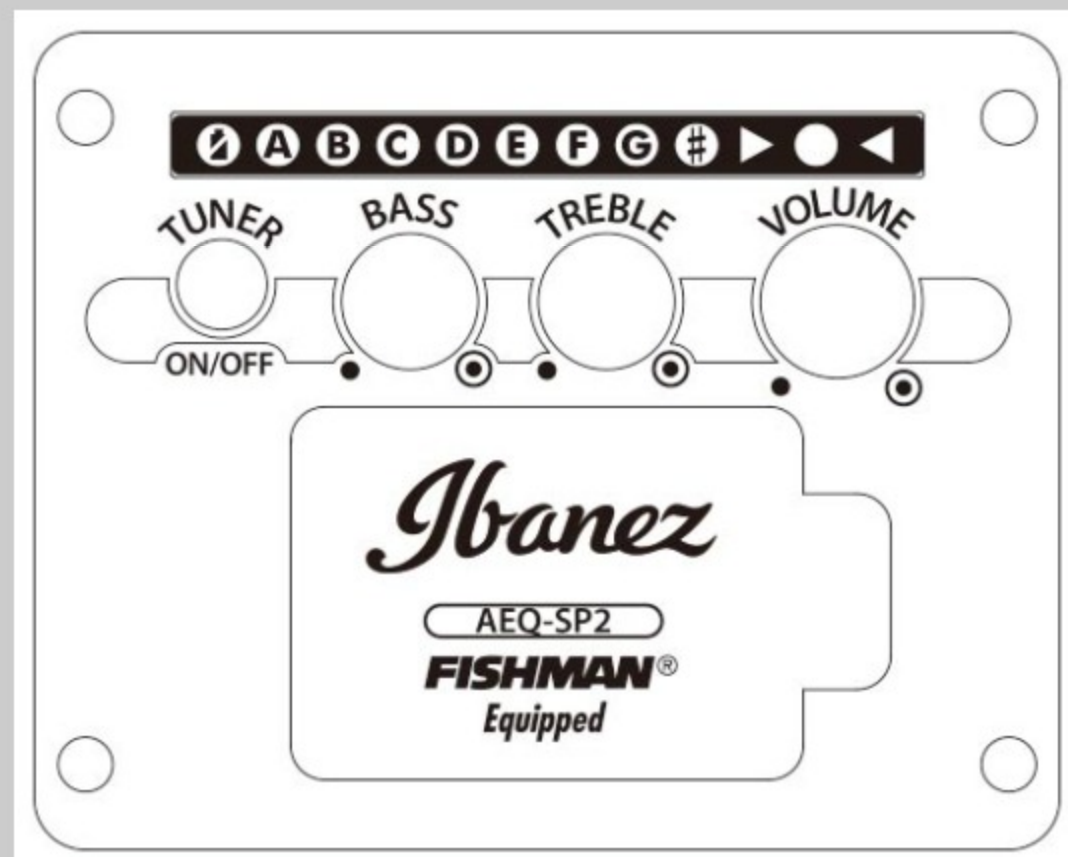

AVNB2E

NT : Natural High Gloss

COLOR VARIATION :

SHARE :  

SPEC

SPEC

| | |
|-----------------------|---------------------------------------|
| body shape | Parlor body |
| bracing | X Bracing |
| top | Solid Sitka Spruce top |
| back & sides | Mahogany back & Mahogany sides |
| neck | Mahogany |
| fretboard | Ovangkol |
| bridge | Ovangkol |
| tuning machine | Chrome Die-cast tuners |
| nut material | Bone |
| number of frets | 18 |
| saddle material | Bone |
| strings | D'Addario® EXPBB190GS strings |
| pickup | Fishman® Sonicore pickup |
| preamp | Ibanez AEQ-SP2 preamp w/Onboard tuner |
| output jack | Balanced XLR & 1/4" outputs |
| battery | 9V Battery |
| finish top | Gloss |
| finish back and sides | Gloss |
| finish neck back | Satin |

BODY DIMENSIONS

| | |
|---------------|---------|
| a : Length | 19 1/2" |
| b : Width | 14 1/4" |
| c : Max Depth | 5" |

PREAMP

OTHERS

Dovetail Neck Joint