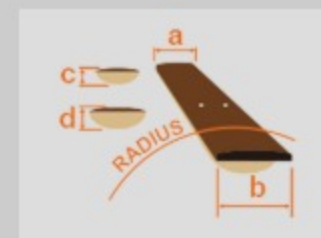

AVNB2E

NT : Natural High Gloss

COLOR VARIATION :

SHARE :  

SPEC

SPEC

| | |
|-----------------------|---------------------------------------|
| body shape | Parlor body |
| bracing | X Bracing |
| top | Solid Sitka Spruce top |
| back & sides | Mahogany back & Mahogany sides |
| neck | Mahogany |
| fretboard | Ovangkol |
| bridge | Ovangkol |
| tuning machine | Chrome Die-cast tuners |
| nut material | Bone |
| number of frets | 18 |
| saddle material | Bone |
| strings | D'Addario® EXPBB190GS strings |
| pickup | Fishman® Sonicore pickup |
| preamp | Ibanez AEQ-SP2 preamp w/Onboard tuner |
| output jack | Balanced XLR & 1/4" outputs |
| battery | 9V Battery |
| finish top | Gloss |
| finish back and sides | Gloss |
| finish neck back | Satin |

NECK DIMENSIONS

| | |
|---------------|--------------|
| Scale : | 634mm |
| a : Width | 43mm at NUT |
| b : Width | 55mm at 14F |
| c : Thickness | 21.5mm at 1F |
| d : Thickness | 22.5mm at 7F |
| Radius : | 400mmR |

BODY DIMENSIONS

| | |
|---------------|---------|
| a : Length | 19 1/2" |
| b : Width | 14 1/4" |
| c : Max Depth | 5" |

PREAMP

OTHERS

Dovetail Neck Joint