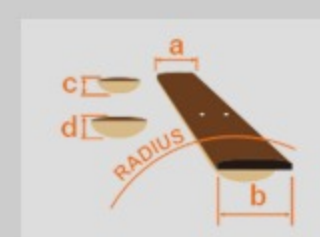

### SPEC

body shape	Parlor body
bracing	X Bracing
top	Solid Sitka Spruce top
back & sides	Okoume back & Okoume sides
neck	AEWB / Nyatoh neck
fretboard	Ovangkol
bridge	Ovangkol
inlay	White dot
soundhole rosette	Black & White multi
tuning machine	Chrome Die-cast tuners
nut material	Bone
number of frets	18
saddle material	Bone
bridge pins	Black with white dot
strings	D'Addario® EXPBB190GS strings
string gauge	.037/.050/.062/.090
string space	19mm
factory tuning	1G,2D,3A,4E
pickup	Fishman® Sonicore pickup
preamp	Ibanez AEQ-SP2 preamp w/Onboard tuner
output jack	Balanced XLR & 1/4" outputs
battery	9V Battery
finish top	Gloss
finish back and sides	Gloss
finish neck back	Satin

### NECK DIMENSIONS

Scale :	634mm
a : Width	43mm at NUT
b : Width	55mm at 14F
c : Thickness	21.5mm at 1F
d : Thickness	22.5mm at 7F
Radius :	400mmR

### BODY DIMENSIONS

a : Length	19 1/2"
b : Width	14 1/4"
c : Max Depth	5"