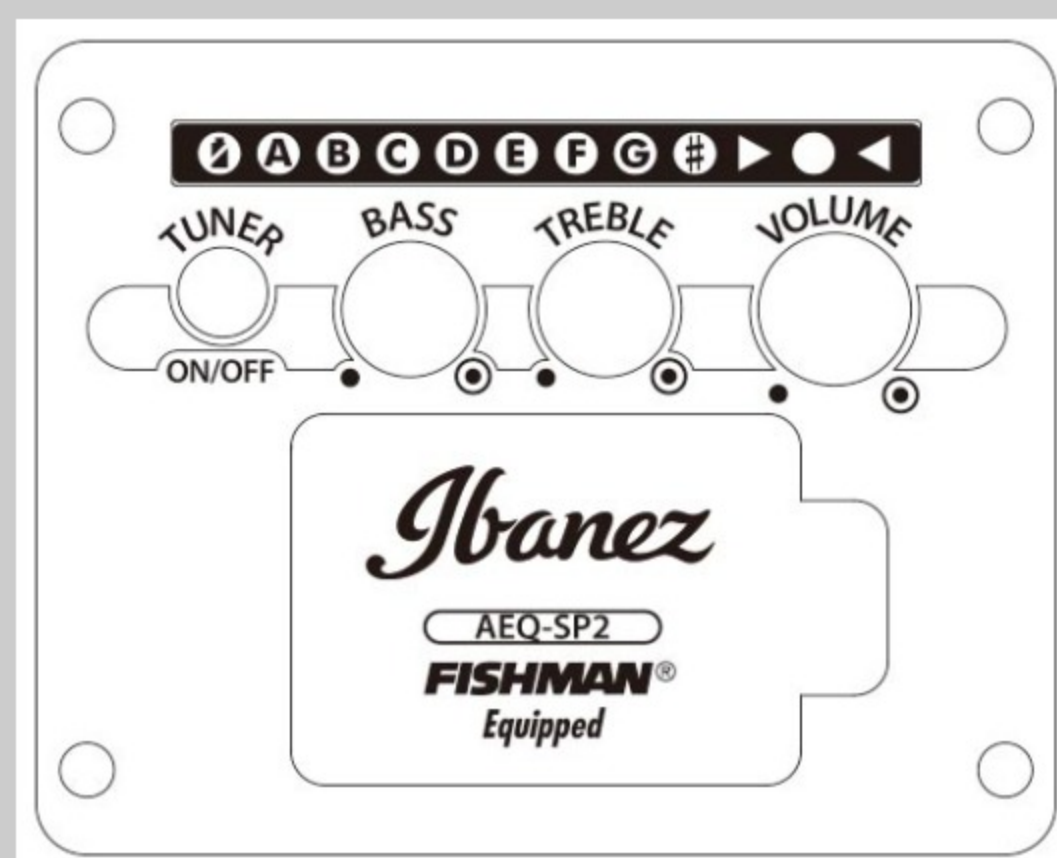

PREAMP

OTHERS

Dovetail Neck Joint