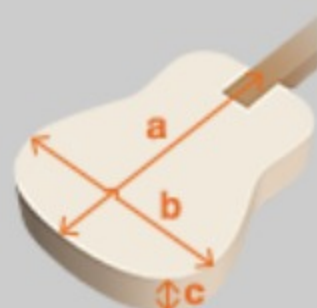

### SPEC

body shape	Parlor body
bracing	X Bracing
top	Solid Sitka Spruce top
back & sides	Okoume back & Okoume sides
neck	AEWB / Nyatoh neck
fretboard	Ovangkol
bridge	Ovangkol
inlay	White dot
soundhole rosette	Black & White multi
tuning machine	Chrome Die-cast tuners
nut material	Bone
number of frets	18
saddle material	Bone
bridge pins	Black with white dot
strings	D'Addario® EXPBB190GS strings
string gauge	.037/.050/.062/.090
string space	19mm
factory tuning	1G,2D,3A,4E
pickup	Fishman® Sonicore pickup
preamp	Ibanez AEQ-SP2 preamp w/Onboard tuner
output jack	Balanced XLR & 1/4" outputs
battery	9V Battery
finish top	Gloss
finish back and sides	Gloss
finish neck back	Satin

### NECK DIMENSIONS

Scale :	634mm
a : Width	43mm at NUT
b : Width	55mm at 14F
c : Thickness	21.5mm at 1F
d : Thickness	22.5mm at 7F
Radius :	400mmR

### BODY DIMENSIONS

a : Length	19 1/2"
b : Width	14 1/4"
c : Max Depth	5"